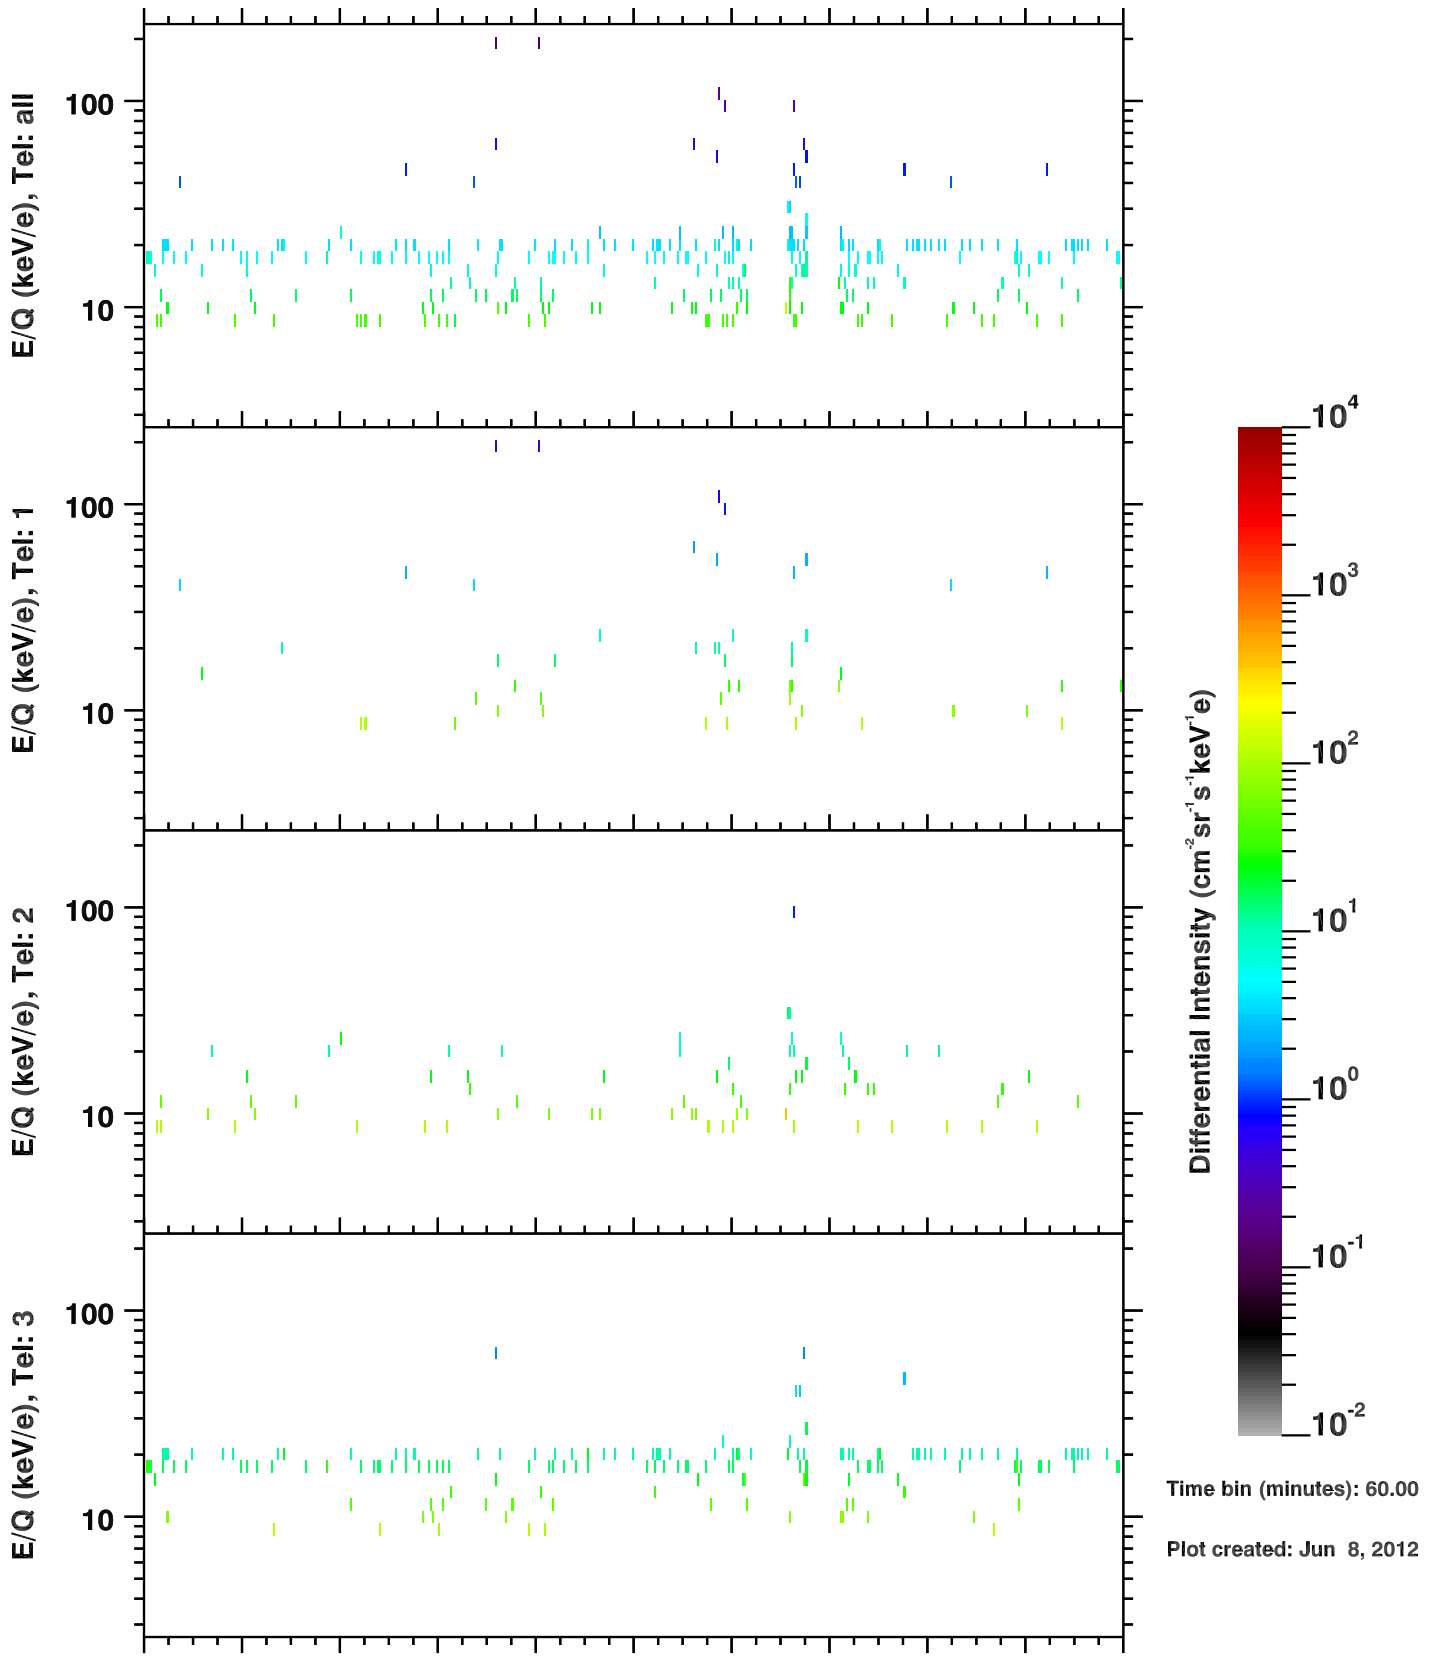

Cassini/CHEMS | O++ Flux

Time bin (minutes): 60.00

Plot created: Jun 8, 2012

	40	42	44	46	48	50	52	54	56	58	60
R(Rs)	28.0	28.4	27.0	23.8	19.3	15.8	17.2	22.3	26.6	28.4	27.5
Lat($^{\circ}$)	57.0	57.0	44.4	22.3	-11.7	-56.3	-26.4	14.2	37.0	51.8	58.6
LT(dec.h)	18.5	21.3	23.5	0.9	2.4	6.2	12.7	14.4	15.7	17.2	19.6