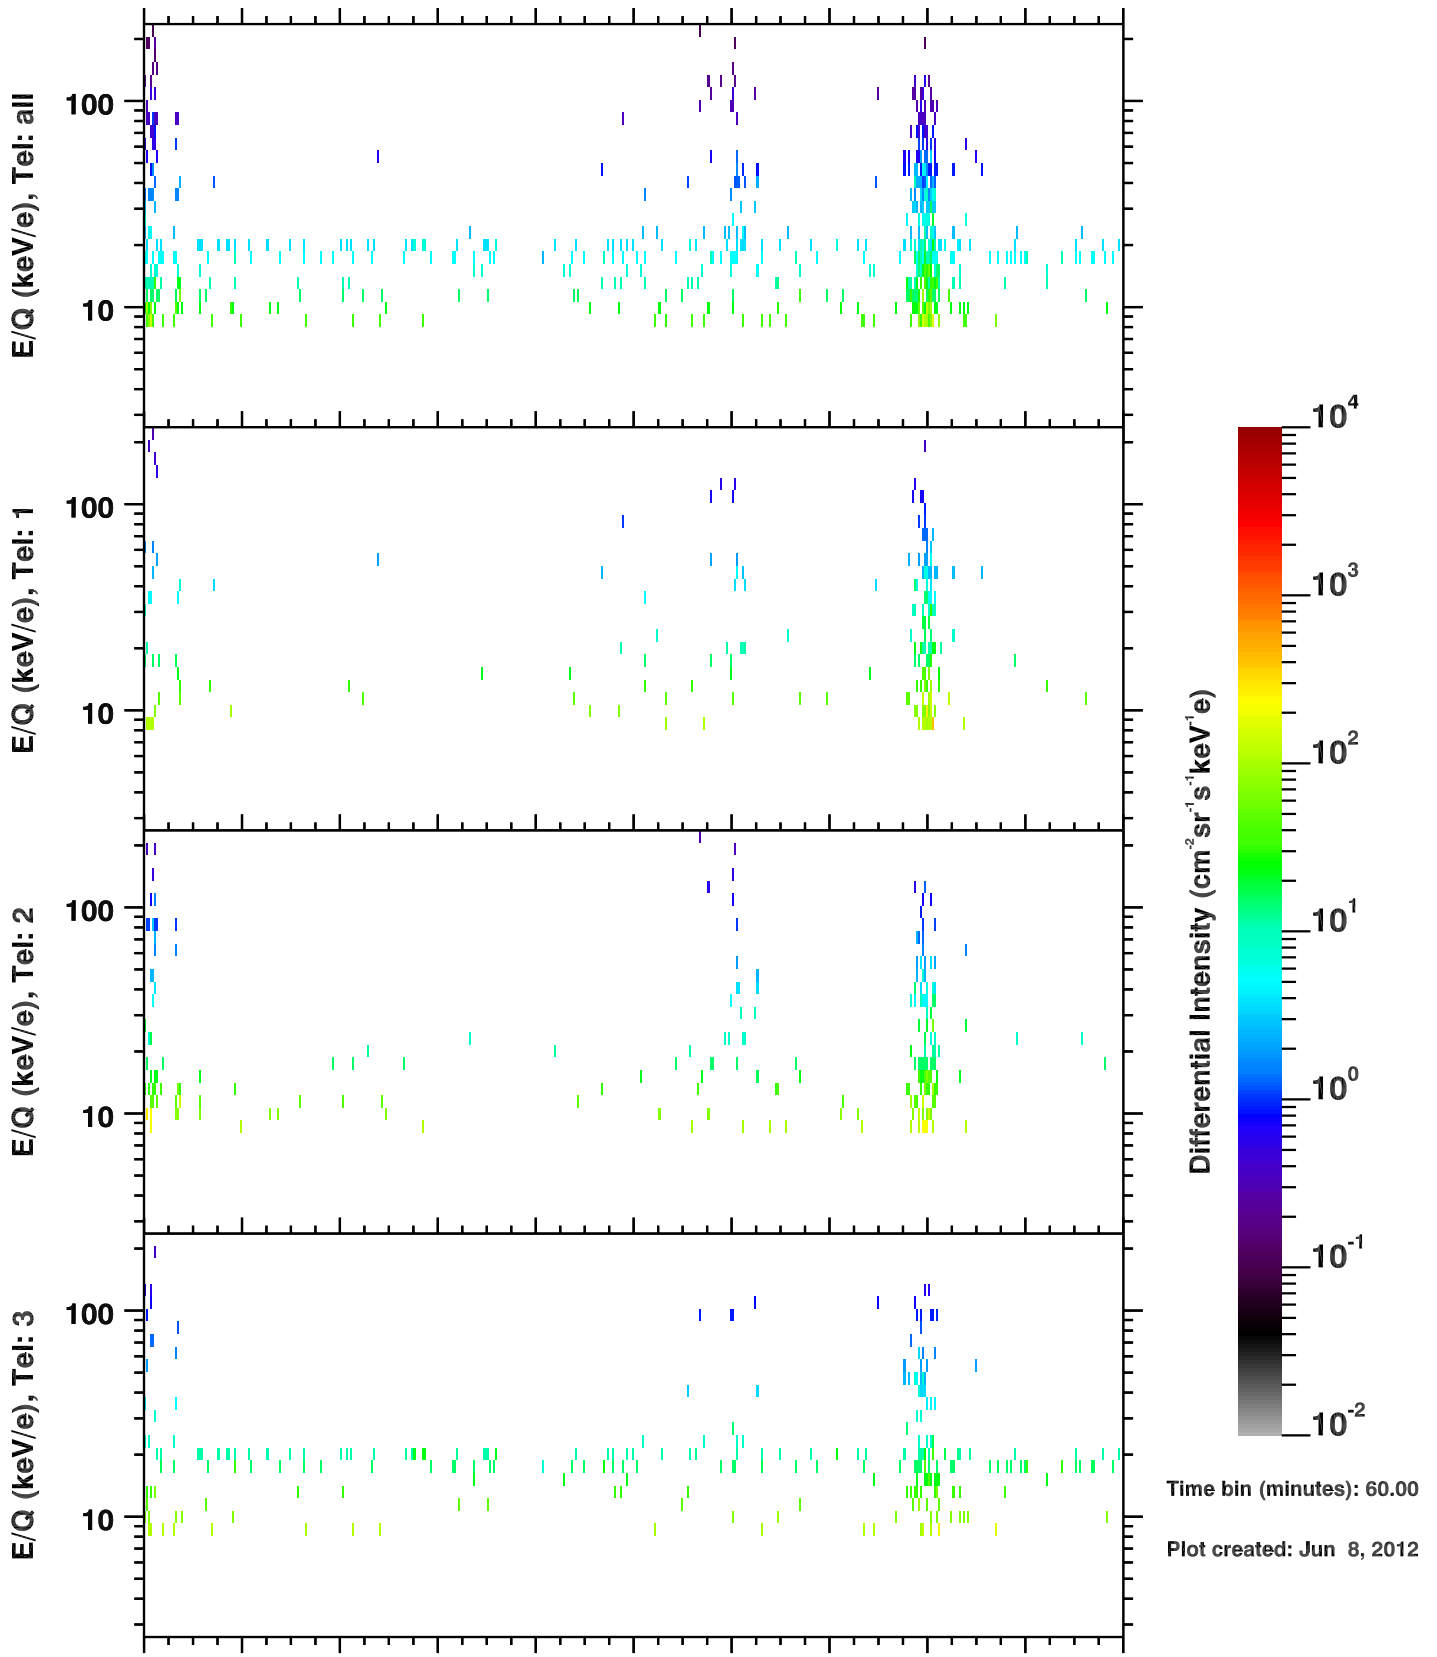

Cassini/CHEMS | O++ Flux

Time bin (minutes): 60.00

Plot created: Jun 8, 2012

| | 350 | 352 | 354 | 356 | 358 | 360 | 362 | 364 | 1 | 3 | 5 |
|-------------------|------|------|------|------|------|------|------|-------|------|------|------|
| R(Rs) | 12.1 | 23.0 | 29.6 | 32.6 | 32.5 | 29.4 | 22.7 | 13.6 | 11.6 | 20.7 | 27.0 |
| Lat($^{\circ}$) | 29.7 | 52.8 | 48.9 | 41.5 | 32.8 | 21.9 | 5.4 | -35.2 | 0.1 | 49.7 | 56.4 |
| LT(dec.h) | 15.8 | 19.8 | 22.0 | 23.2 | 0.1 | 0.8 | 1.7 | 3.9 | 14.0 | 17.4 | 20.4 |