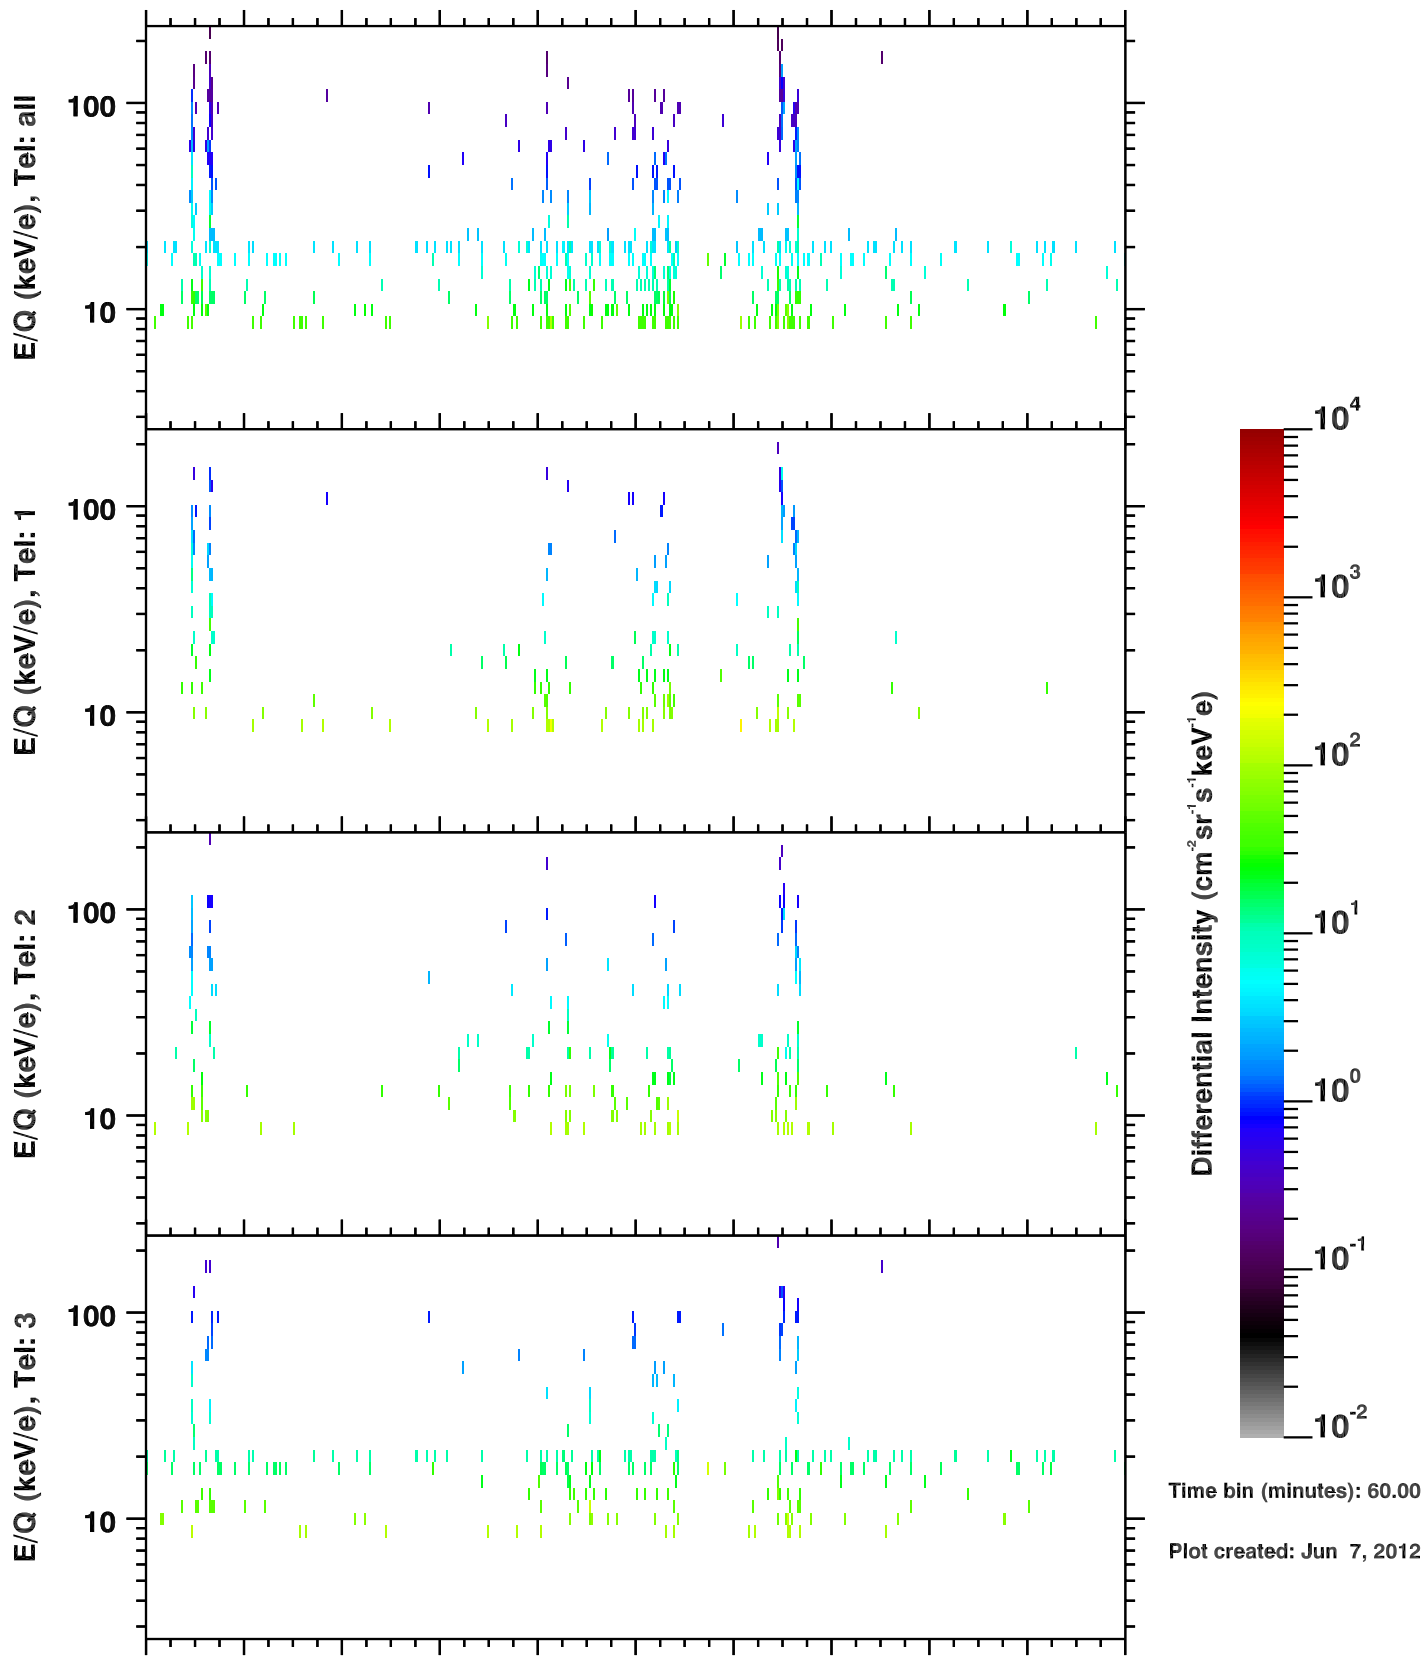

### Cassini/CHEMS | O++ Flux

Time bin (minutes): 60.00

Plot created: Jun 7, 2012

	300	302	304	306	308	310	312	314	316	318	320
R(Rs)	12.4	12.3	23.6	28.3	28.3	23.6	12.3	12.3	23.6	28.3	28.2
Lat(°)	-23.3	54.8	42.7	31.0	20.1	6.5	-23.6	54.8	42.7	31.0	20.0
LT(dec.h)	3.4	19.8	23.5	0.5	1.2	1.9	3.4	19.8	23.5	0.5	1.2