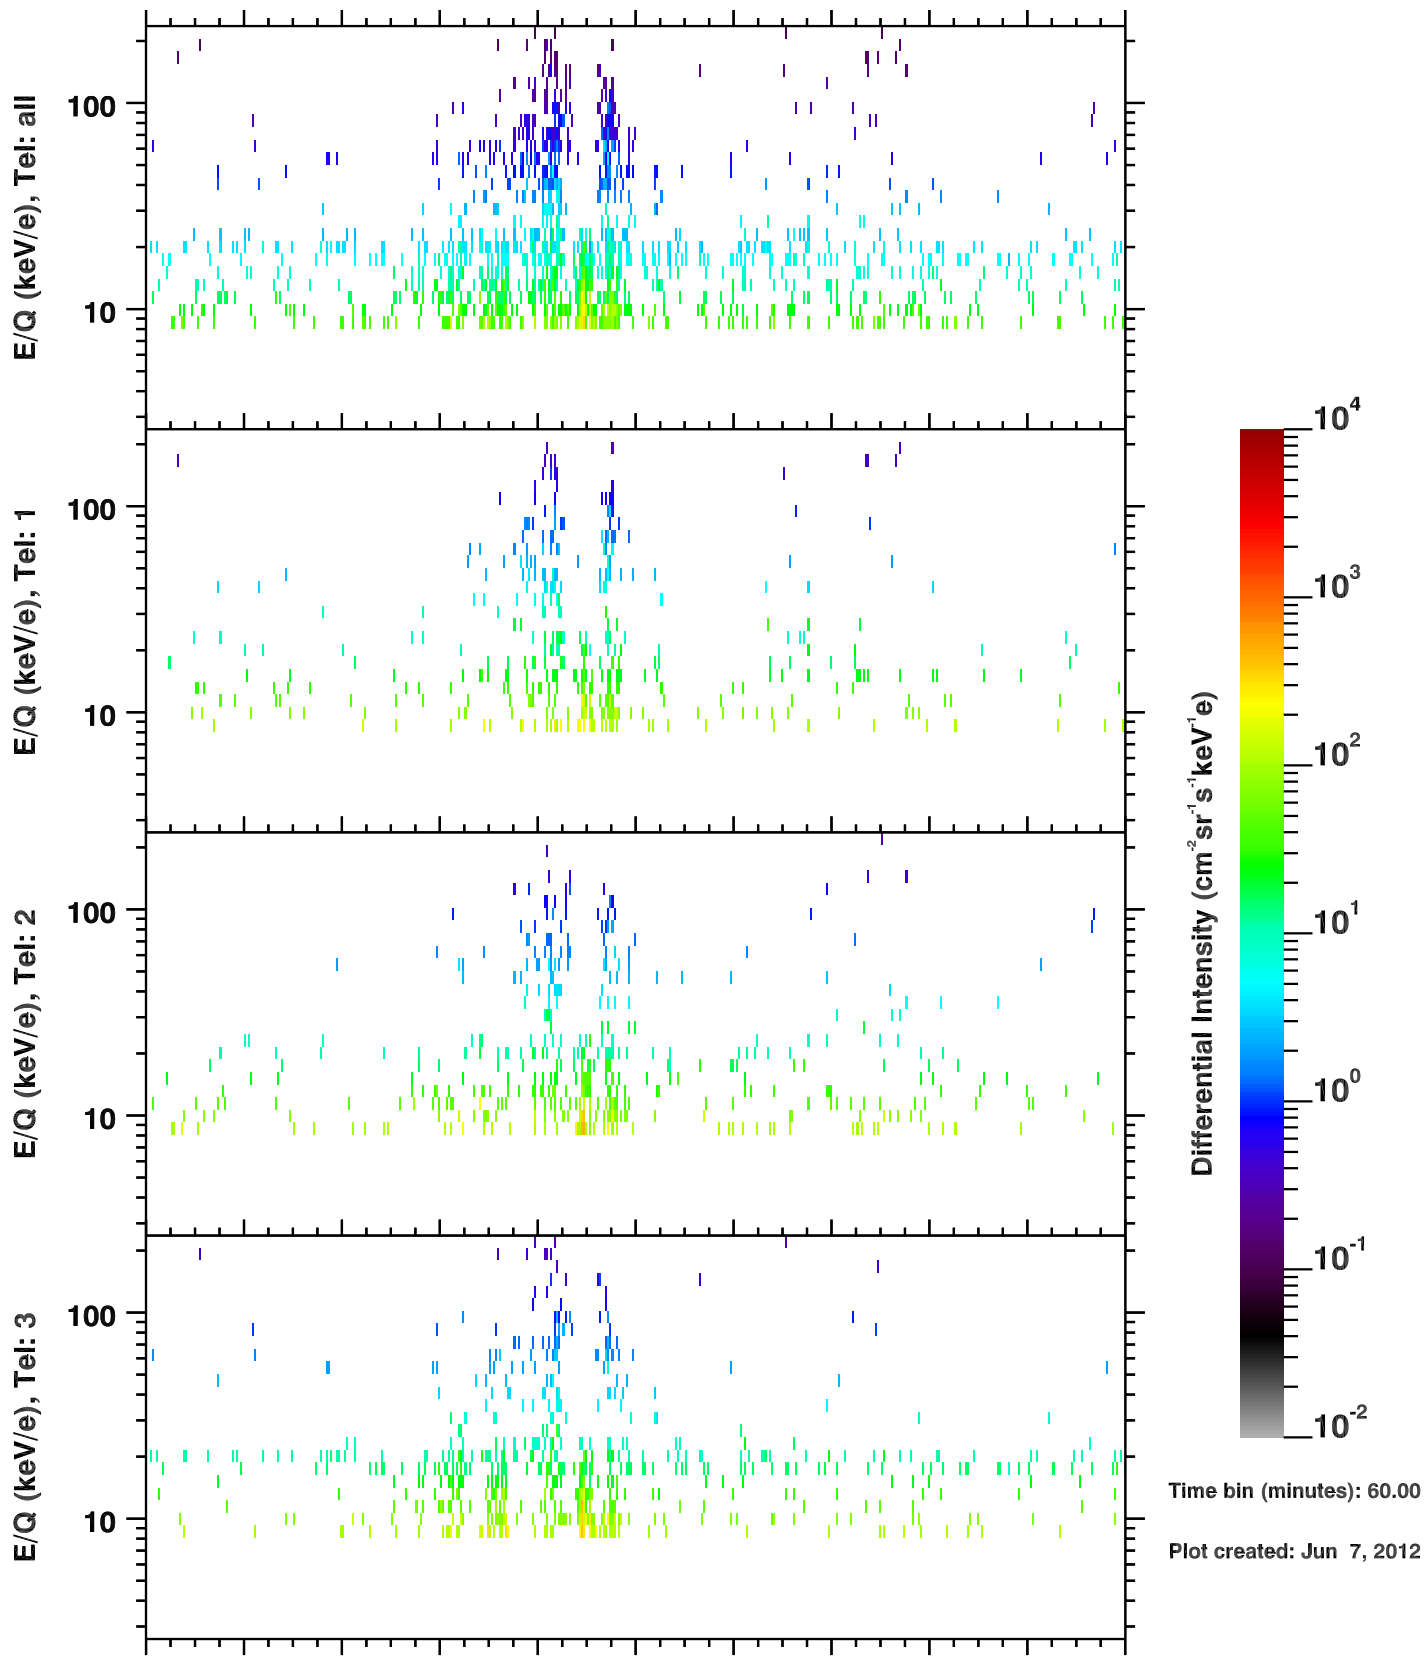

Cassini/CHEMS | O++ Flux

Time bin (minutes): 60.00

Plot created: Jun 7, 2012

	220	222	224	226	228	230	232	234	236	238	240
R(Rs)	46.8	42.8	36.6	27.1	12.2	14.7	28.6	37.5	43.4	47.1	48.7
Lat(°)	8.6	7.4	5.7	2.9	-5.2	14.7	14.2	13.1	12.1	11.2	10.4
LT(dec.h)	0.2	0.6	1.0	1.8	3.8	19.9	21.6	22.4	22.8	23.2	23.5