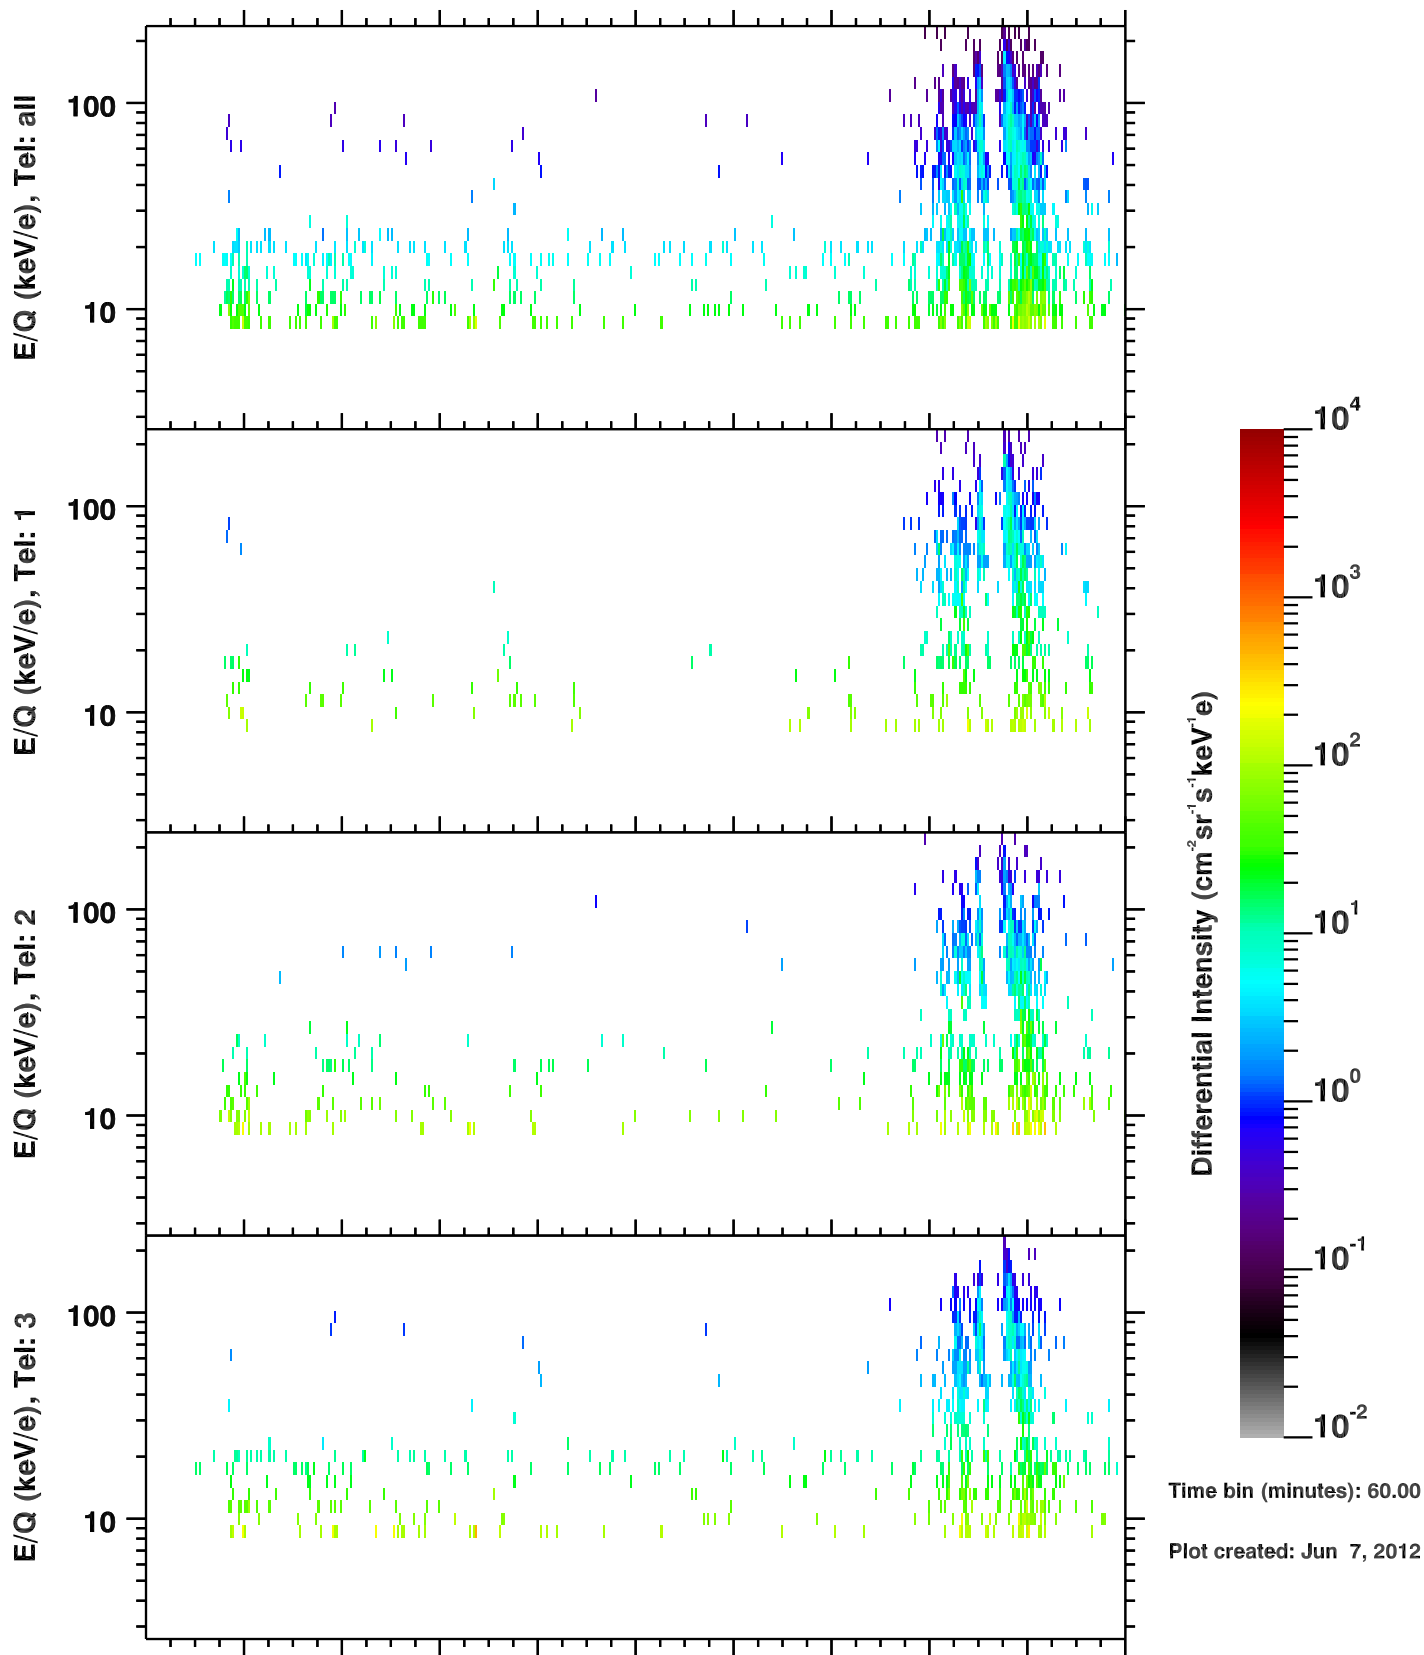

### Cassini/CHEMS | O++ Flux

Time bin (minutes): 60.00

Plot created: Jun 7, 2012

	2	4	6	8	10	12	14	16	18	20
R(Rs)	45.2	47.7	48.3	47.0	43.6	38.0	29.4	15.9	10.6	26.6
Lat(°)	-0.1	-0.1	-0.1	-0.2	-0.2	-0.2	-0.3	-0.4	0.4	0.2
LT(dec.h)	5.1	5.5	5.8	6.1	6.5	6.9	7.6	9.2	22.9	1.9