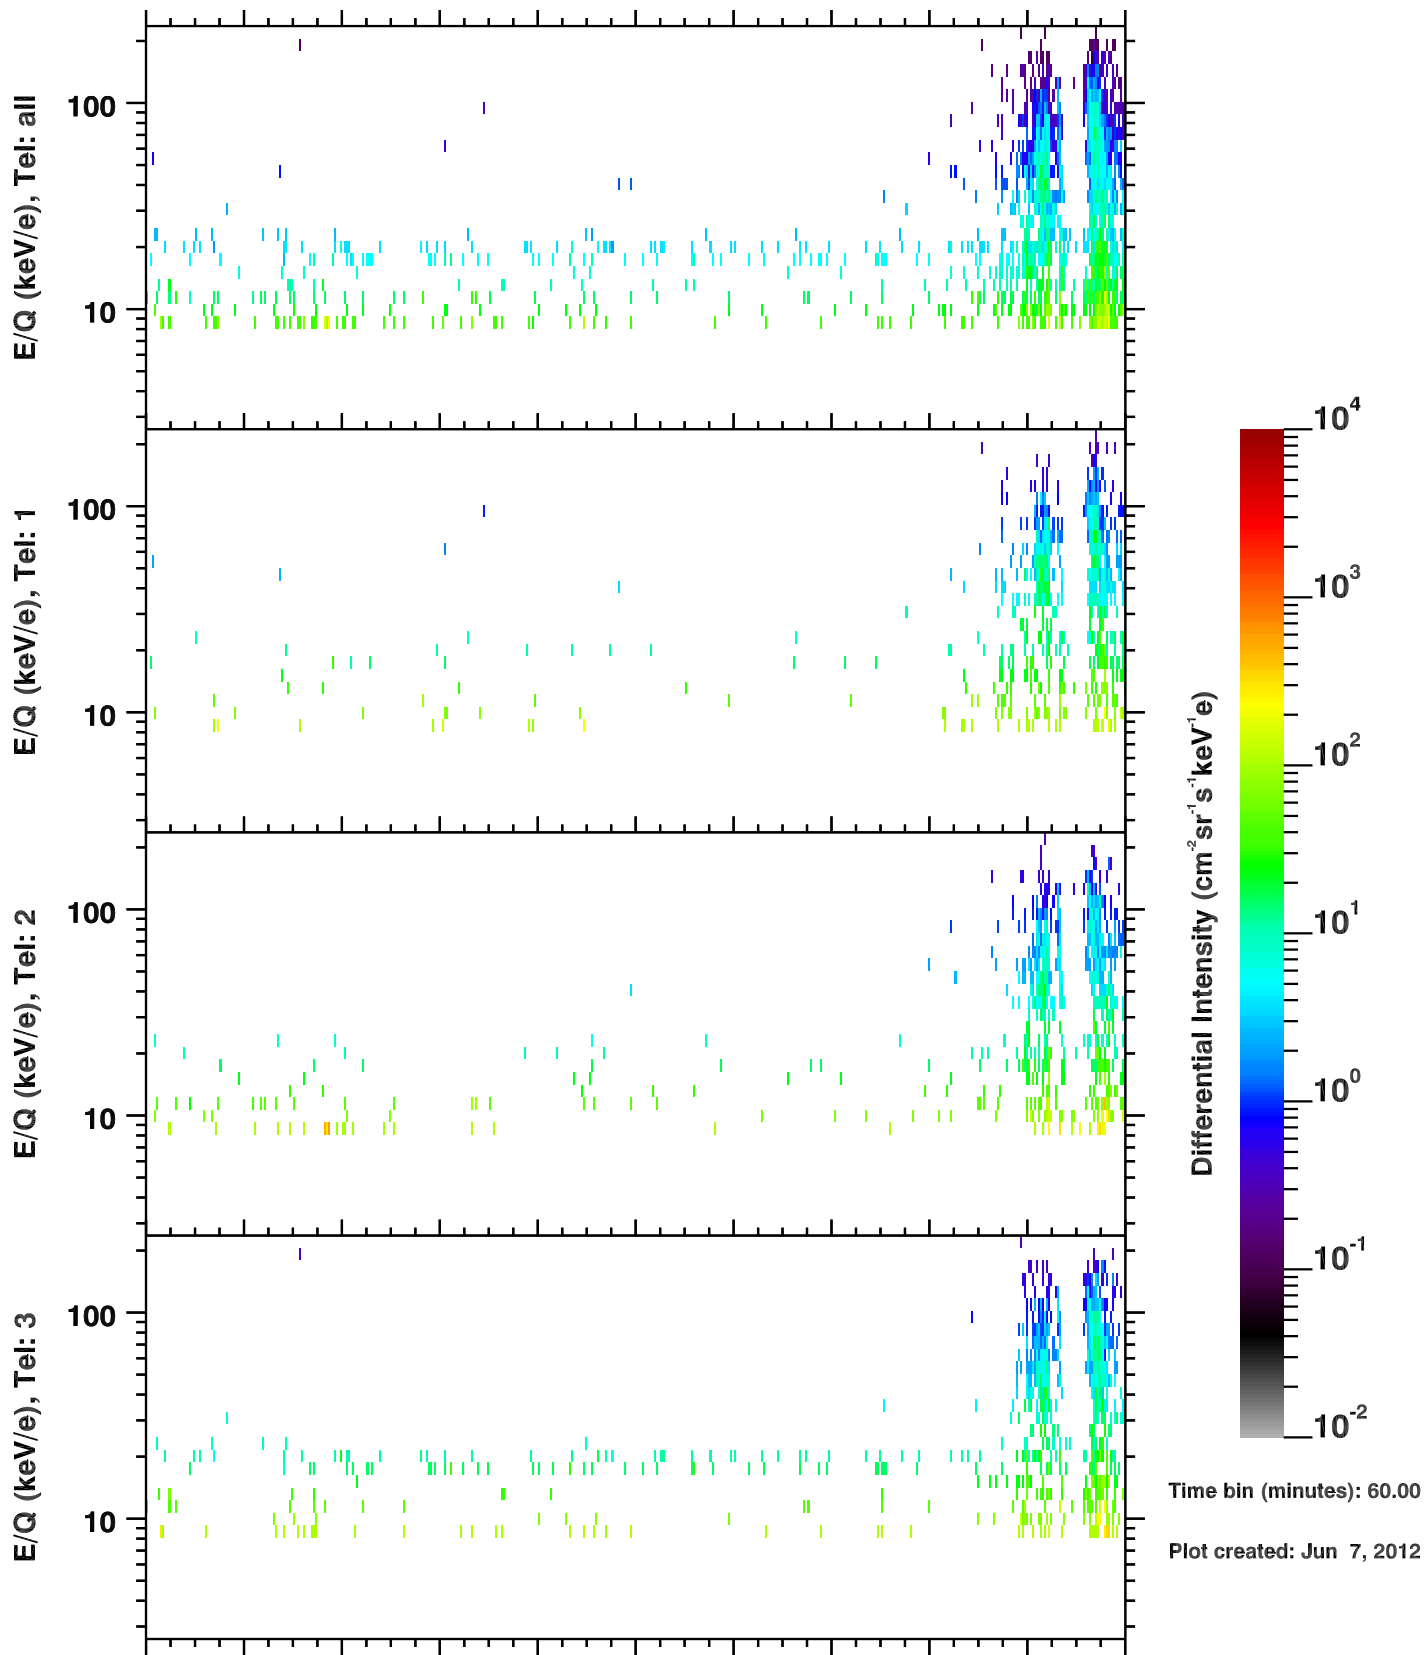

### Cassini/CHEMS | O++ Flux

Time bin (minutes): 60.00

Plot created: Jun 7, 2012

	340	342	344	346	348	350	352	354	356	358	360
R(Rs)	48.4	51.7	53.3	53.5	52.1	49.1	44.3	37.4	27.4	12.4	14.4
Lat(°)	-0.1	-0.1	-0.1	-0.2	-0.2	-0.2	-0.2	-0.3	-0.3	-0.4	0.2
LT(dec.h)	5.3	5.7	5.9	6.2	6.5	6.8	7.2	7.6	8.4	10.6	2.0