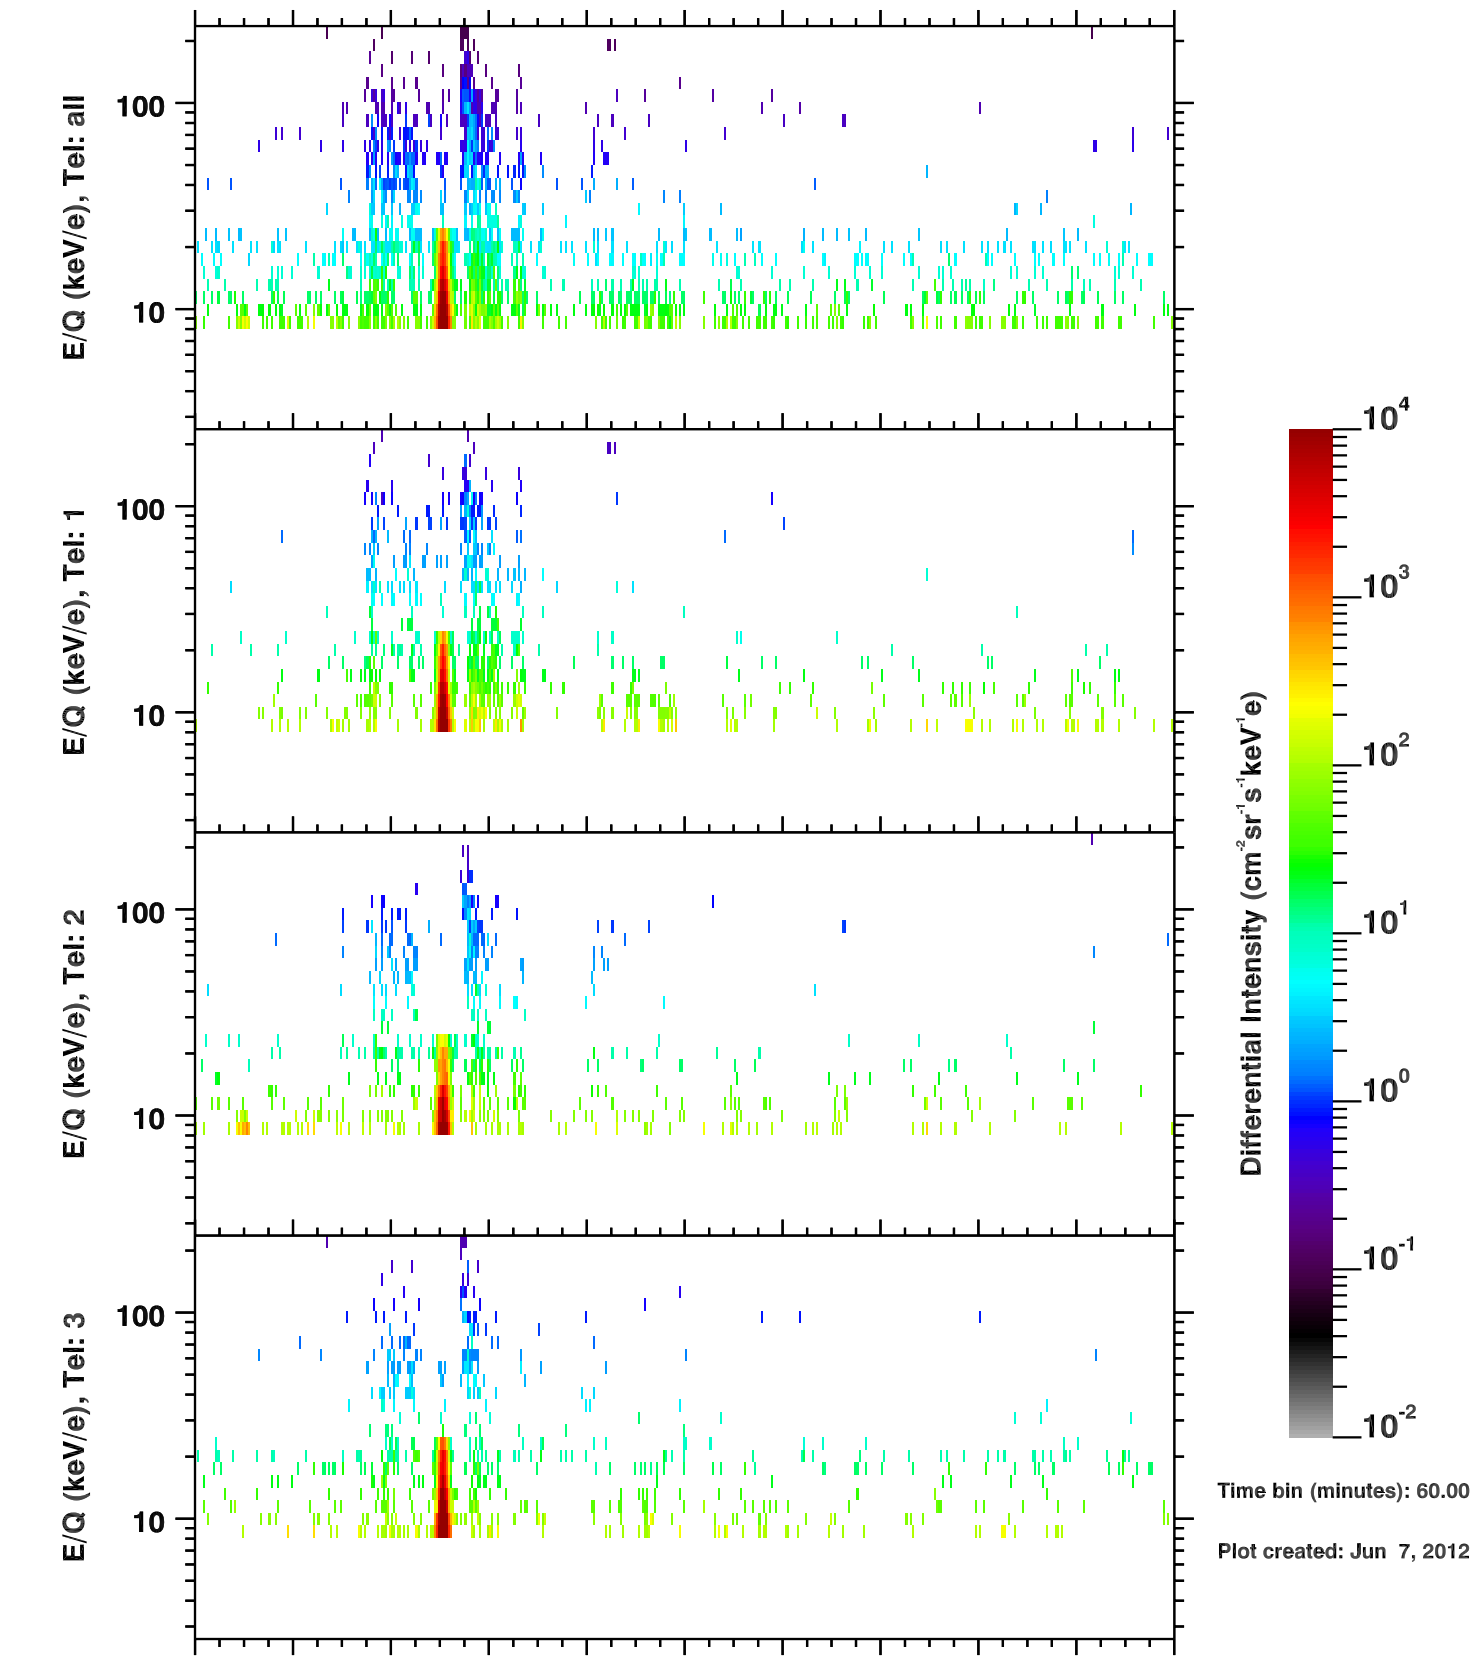

### Cassini/CHEMS | O++ Flux

Time bin (minutes): 60.00

Plot created: Jun 7, 2012

	280	282	284	286	288	290	292	294	296	298	300
R(Rs)	35.7	28.0	14.5	13.3	27.2	35.1	39.4	40.7	39.4	35.1	27.2
Lat(°)	-0.3	-0.3	-0.3	-0.2	-0.3	-0.3	-0.4	-0.4	-0.4	-0.4	-0.4
LT(dec.h)	8.0	8.6	10.1	3.9	5.6	6.3	6.7	7.1	7.5	8.0	8.6