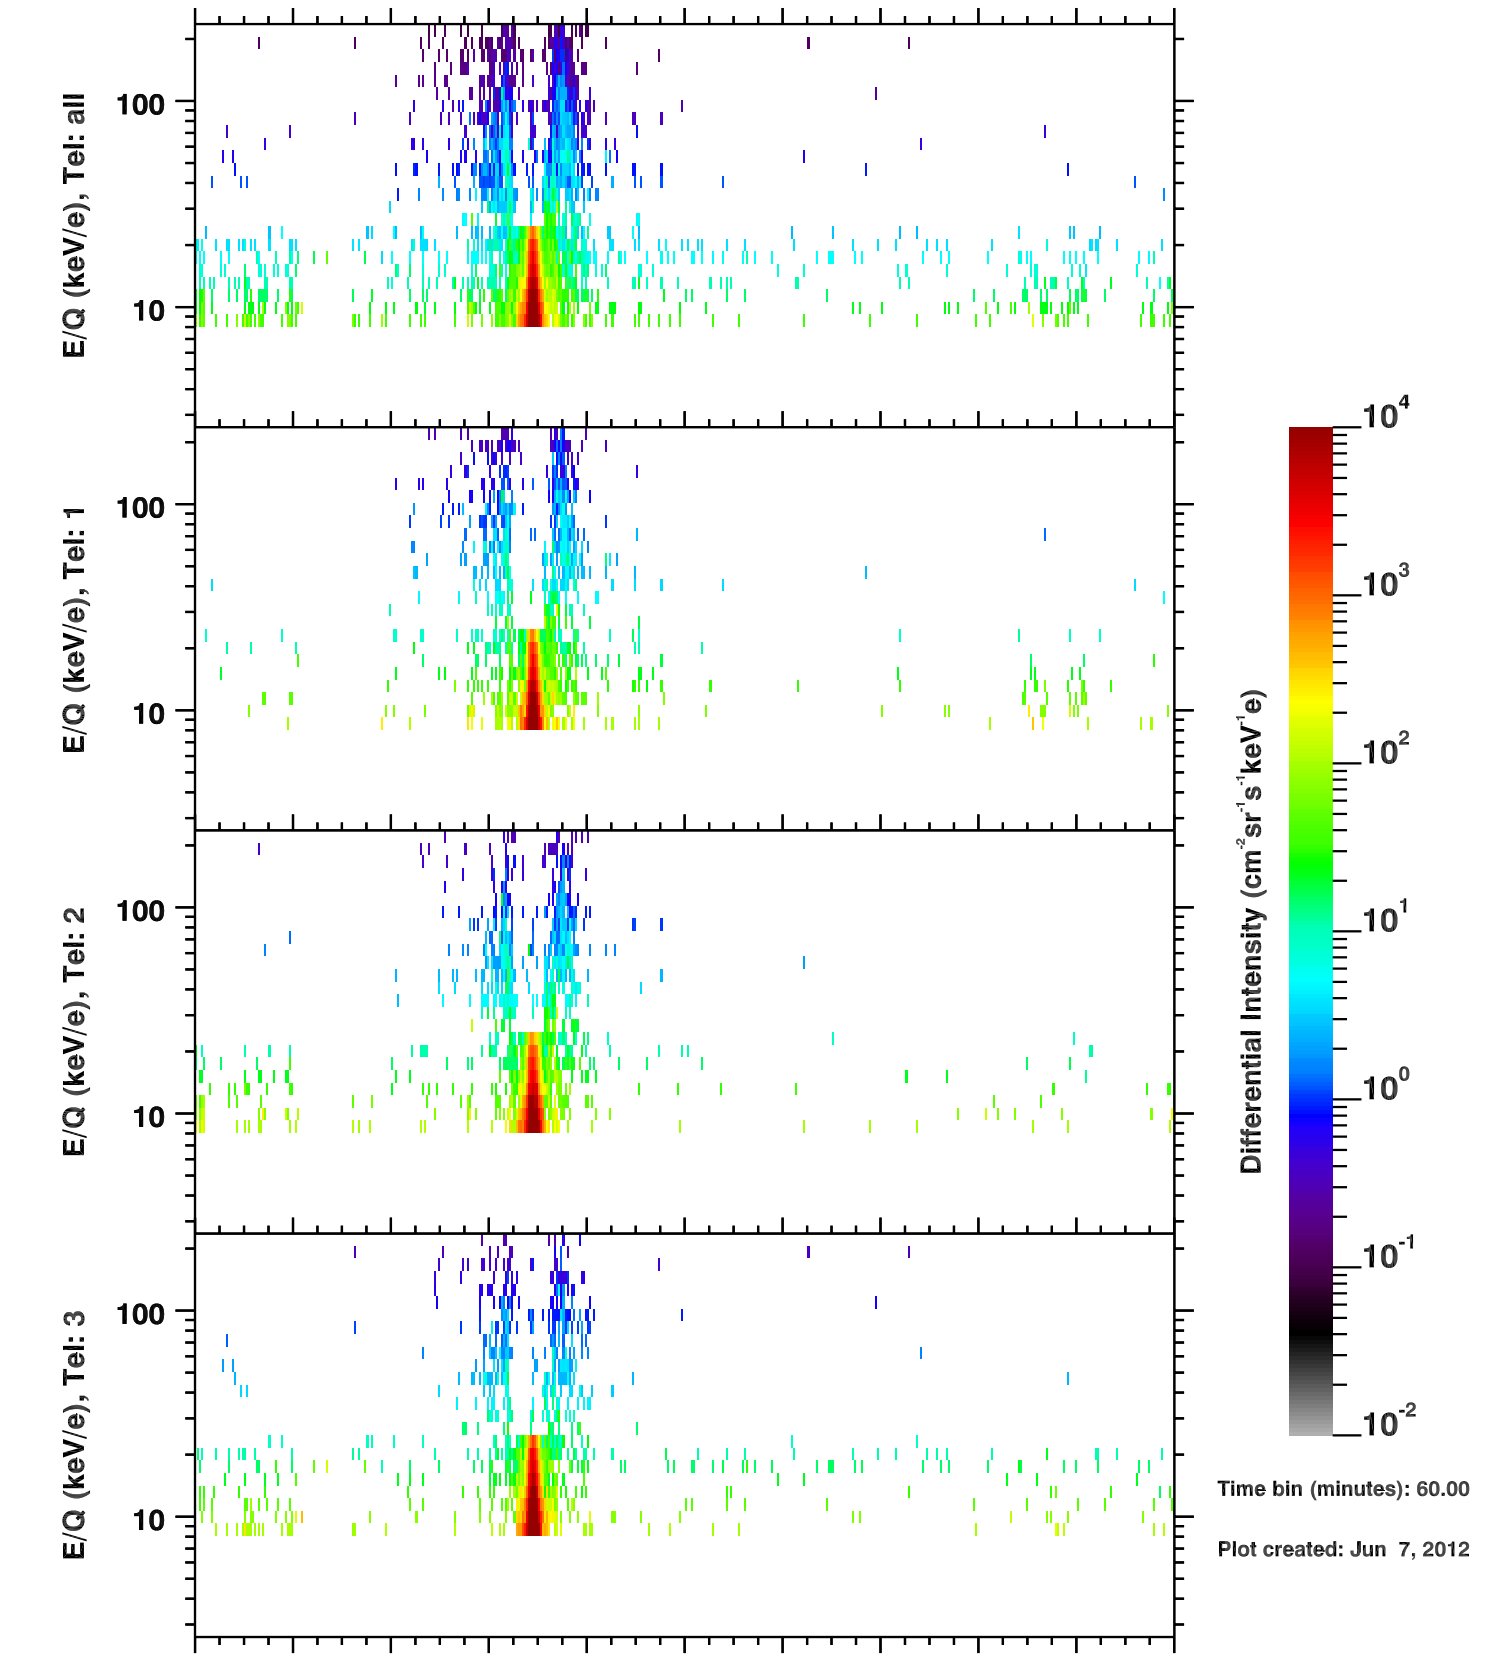

# Cassini/CHEMS | O++ Flux

Time bin (minutes): 60.00

Plot created: Jun 7, 2012

	260	262	264	266	268	270	272	274	276	278	280
R(Rs)	39.8	35.3	27.2	12.9	14.8	28.1	35.8	39.9	41.2	39.9	35.7
Lat(°)	-0.3	-0.3	-0.3	-0.3	-0.1	-0.2	-0.3	-0.3	-0.3	-0.3	-0.3
LT(dec.h)	7.6	8.1	8.7	10.4	4.2	5.7	6.3	6.8	7.2	7.5	8.0