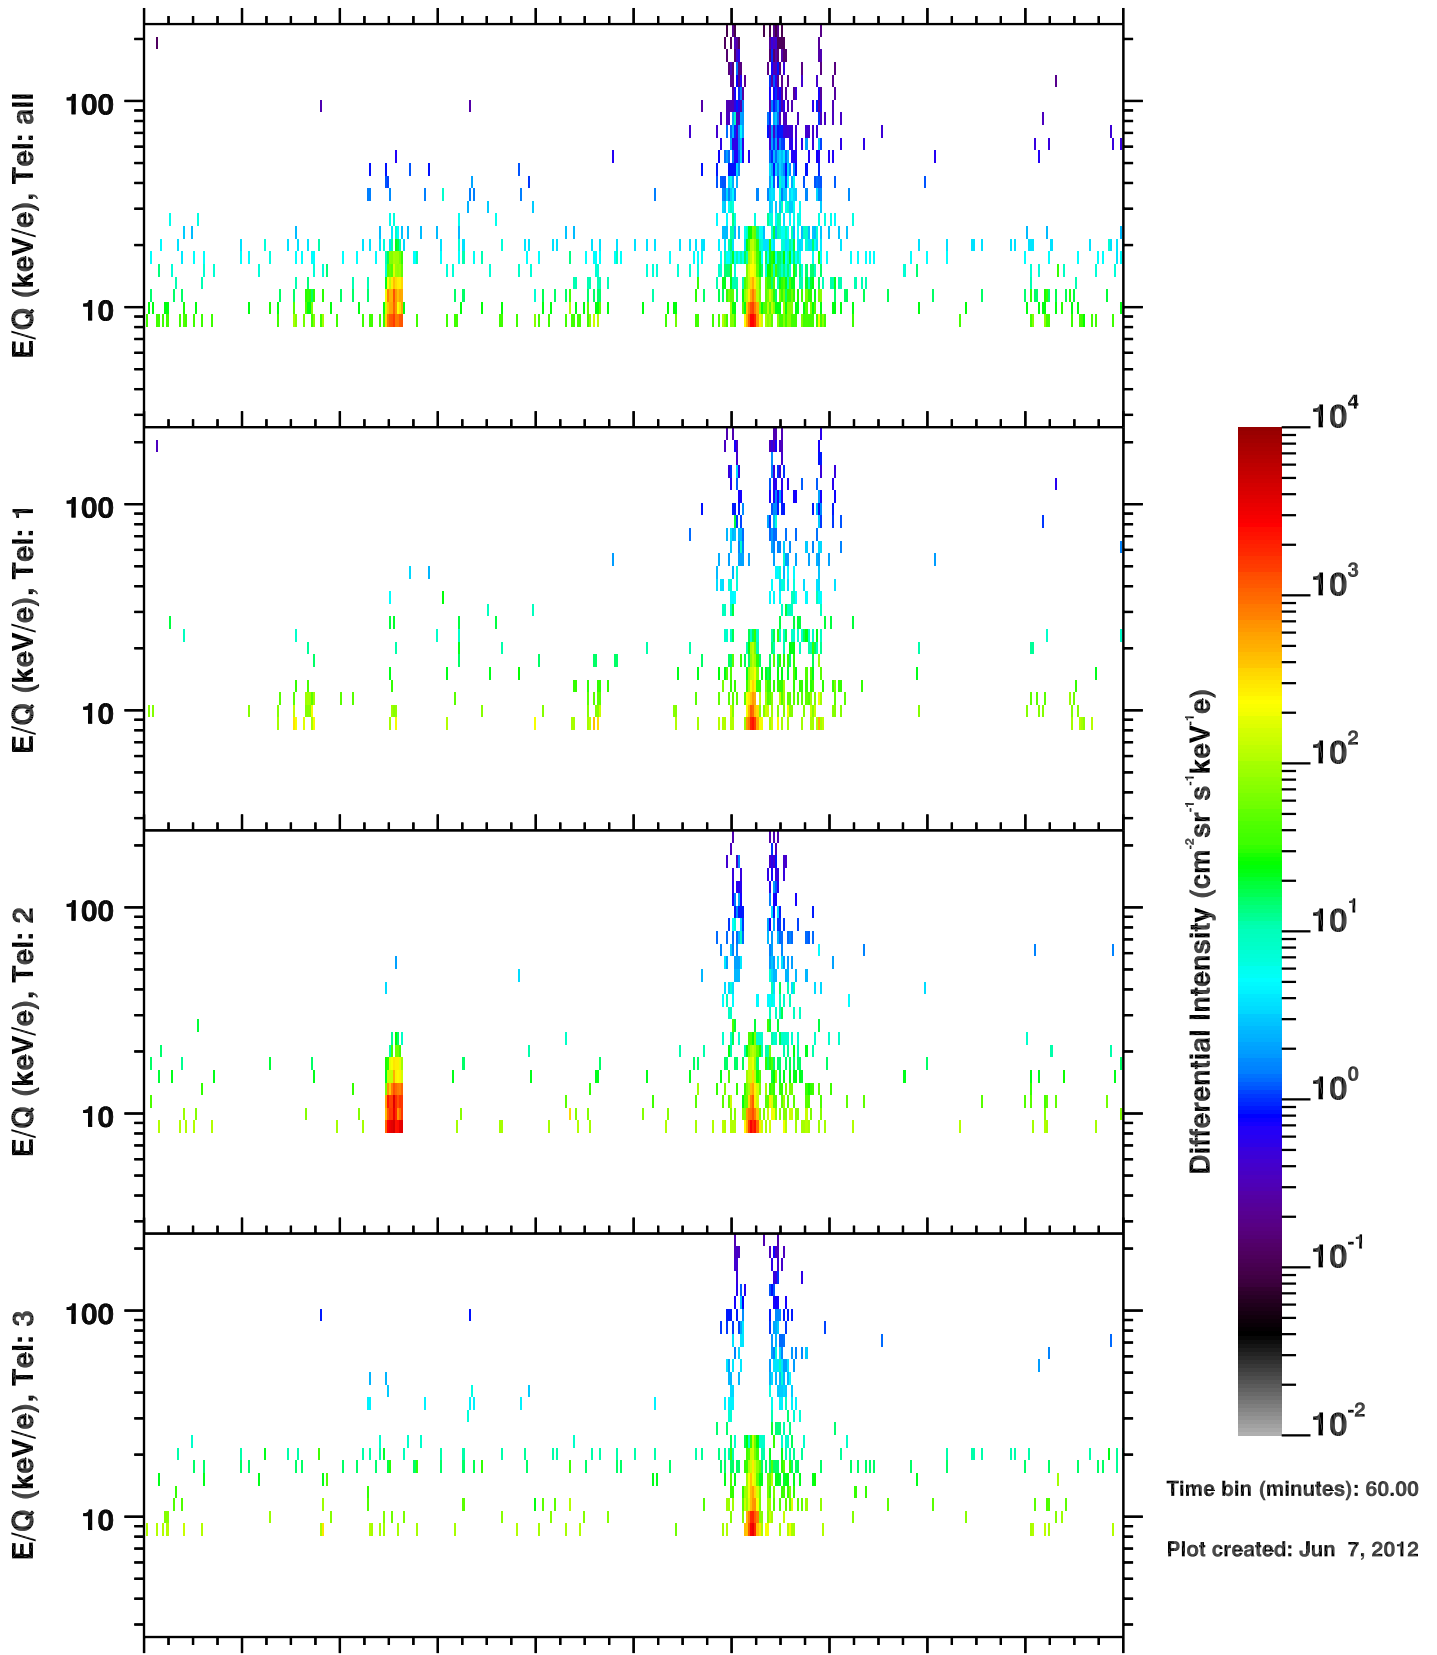

Cassini/CHEMS | O++ Flux

Time bin (minutes): 60.00

Plot created: Jun 7, 2012

	220	222	224	226	228	230	232	234	236	238	240
R(Rs)	36.9	40.1	40.6	38.4	33.3	24.3	8.0	18.0	29.3	35.3	37.7
Lat(°)	-8.9	-11.3	-13.3	-15.2	-17.3	-19.9	-19.9	1.7	-3.5	-5.8	-7.5
LT(dec.h)	6.5	7.0	7.4	7.8	8.4	9.3	12.7	4.7	5.8	6.3	6.8