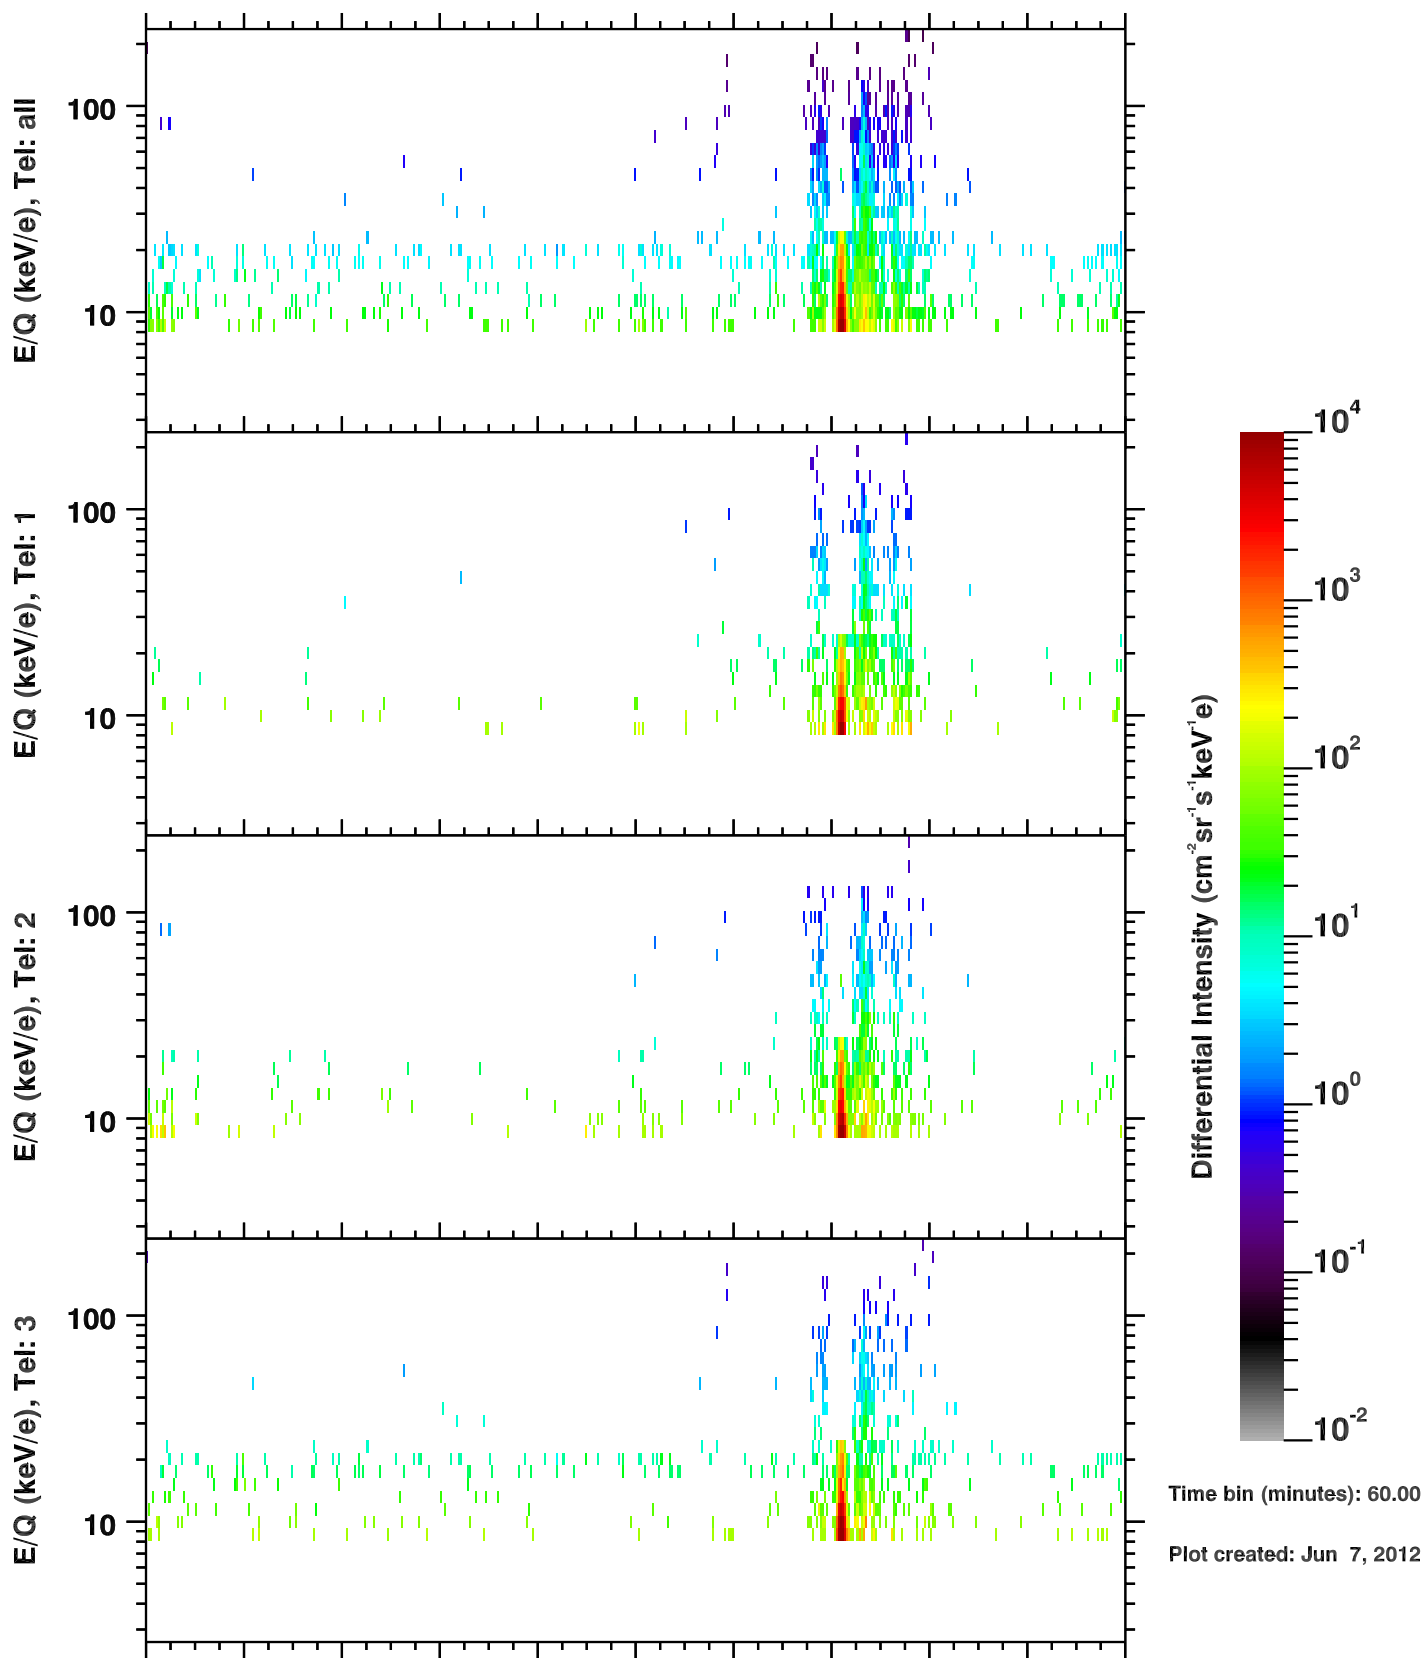

# Cassini/CHEMS | O++ Flux

Time bin (minutes): 60.00

Plot created: Jun 7, 2012

	200	202	204	206	208	210	212	214	216	218	220
R(Rs)	31.9	37.7	40.5	40.6	38.0	32.5	22.9	5.4	19.7	30.6	36.9
Lat(°)	-6.2	-9.2	-11.5	-13.5	-15.4	-17.5	-20.1	-13.2	0.5	-5.7	-8.9
LT(dec.h)	6.1	6.6	7.1	7.5	7.9	8.5	9.5	14.6	4.9	6.0	6.5