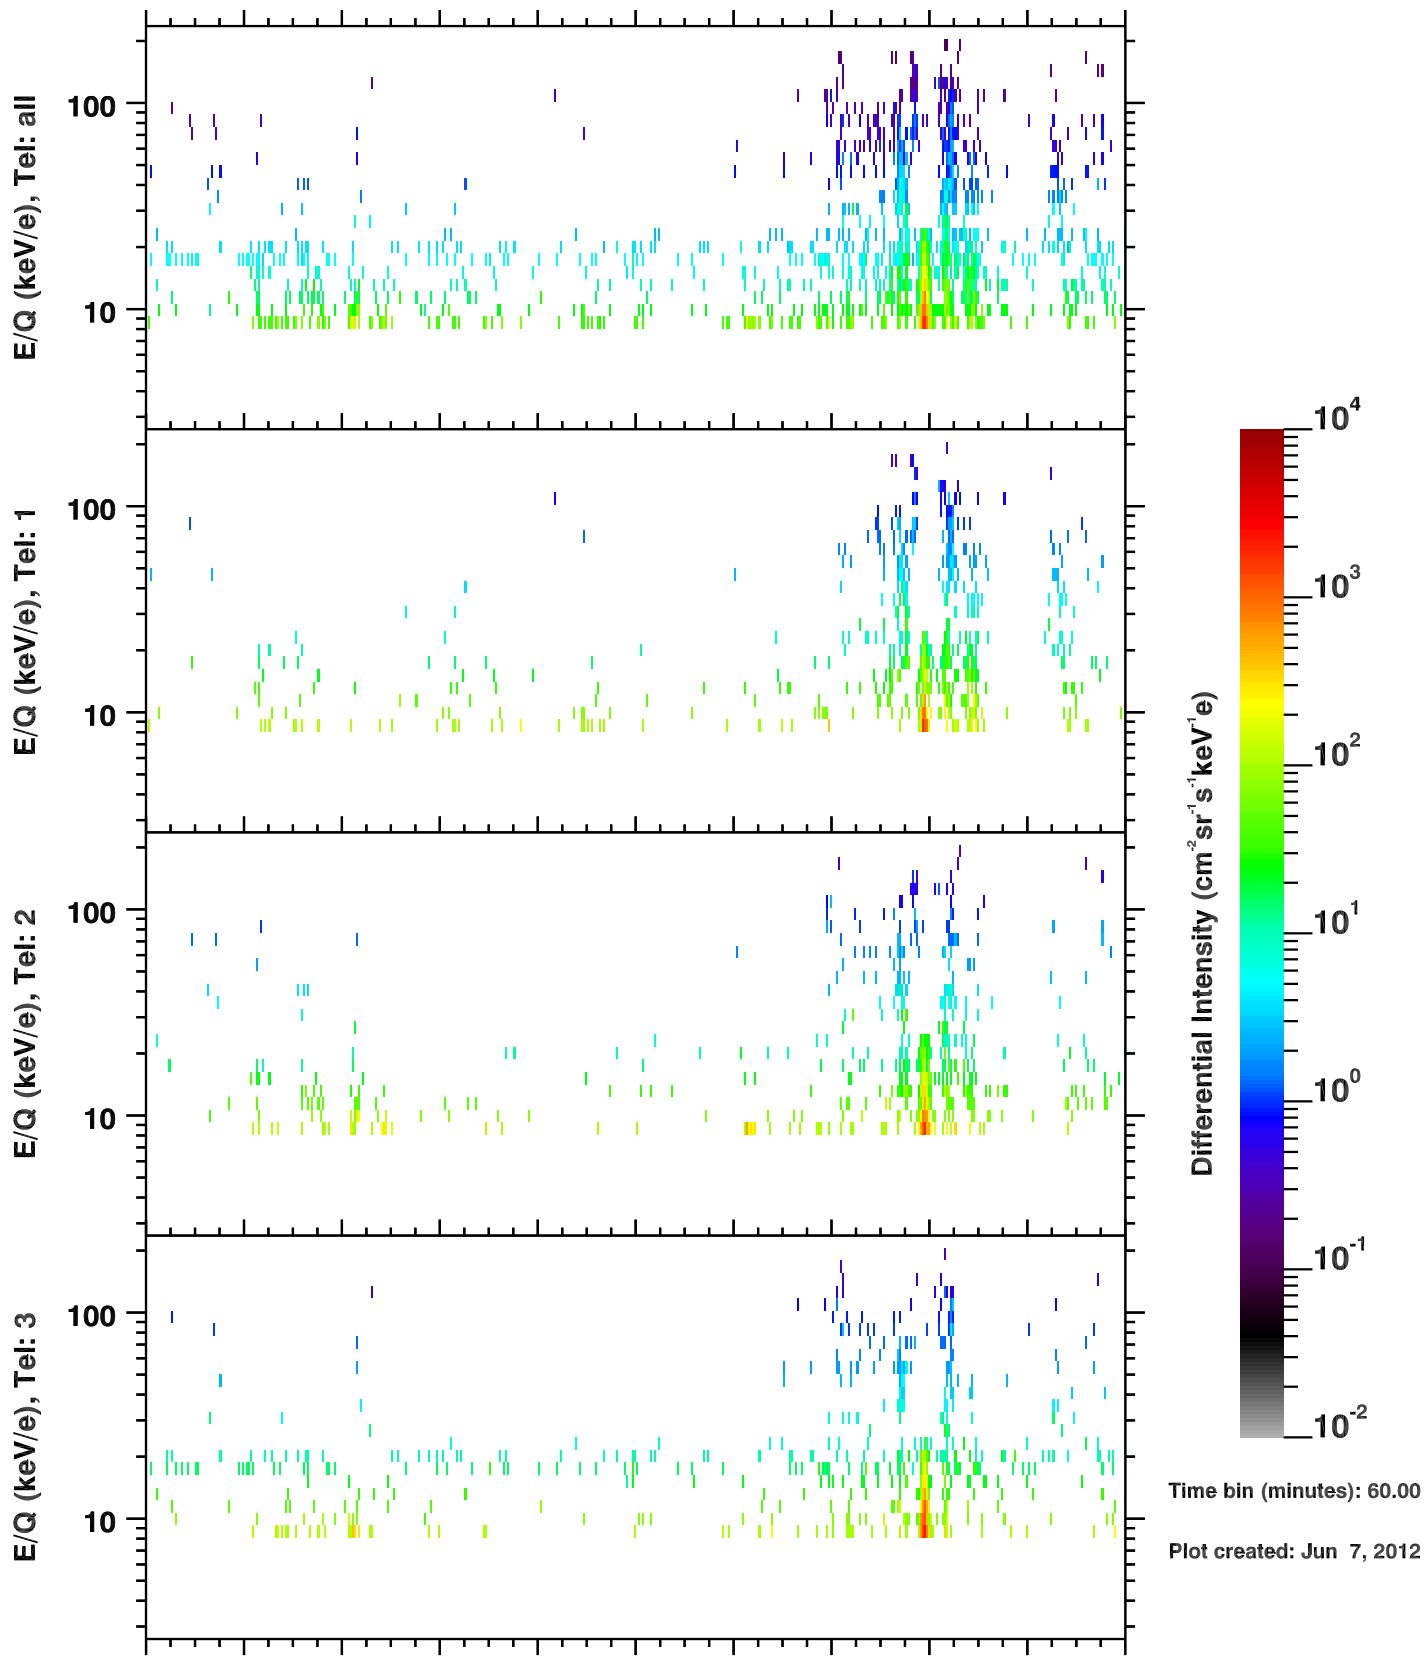

Cassini/CHEMS | O++ Flux

Time bin (minutes): 60.00

Plot created: Jun 7, 2012

	180	182	184	186	188	190	192	194	196	198	200
R(Rs)	23.5	32.8	38.2	40.6	40.3	37.3	31.3	20.8	3.8	21.8	31.9
Lat(°)	-1.7	-6.6	-9.5	-11.7	-13.7	-15.6	-17.8	-20.6	19.8	-0.8	-6.2
LT(dec.h)	5.4	6.2	6.8	7.2	7.6	8.1	8.6	9.7	21.3	5.2	6.1