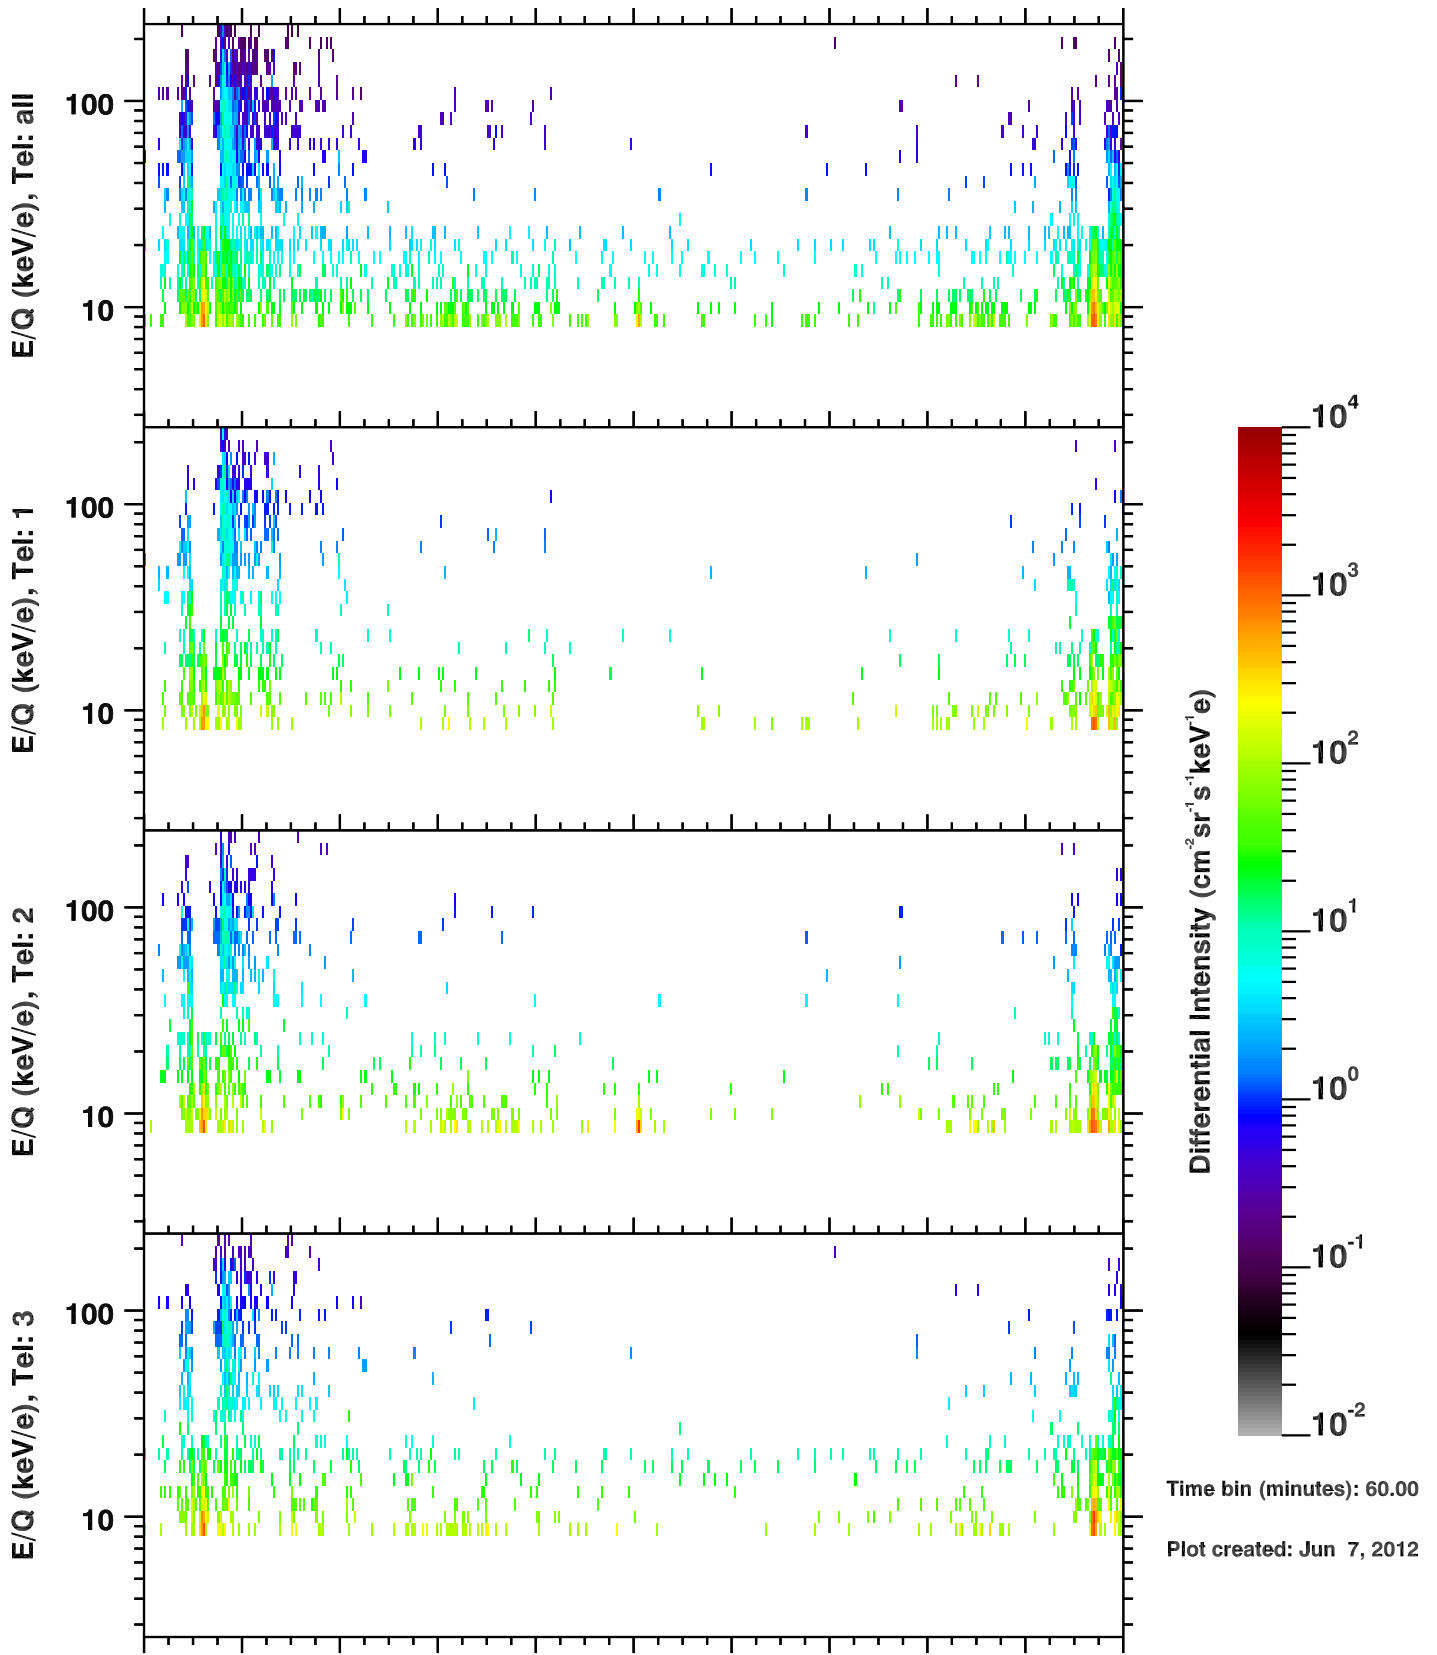

Cassini/CHEMS | O++ Flux

Time bin (minutes): 60.00

Plot created: Jun 7, 2012

| | 140 | 142 | 144 | 146 | 148 | 150 | 152 | 154 | 156 | 158 | 160 |
|-----------|-------|------|------|------|------|-------|-------|-------|-------|-------|------|
| R(Rs) | 15.7 | 11.1 | 25.8 | 34.2 | 38.8 | 40.6 | 39.8 | 36.1 | 29.2 | 17.3 | 9.0 |
| Lat(°) | -21.6 | 9.6 | -2.7 | -7.0 | -9.7 | -11.9 | -13.9 | -15.9 | -18.3 | -21.3 | 12.7 |
| LT(dec.h) | 10.6 | 3.6 | 5.7 | 6.4 | 6.9 | 7.3 | 7.8 | 8.2 | 8.9 | 10.3 | 2.9 |