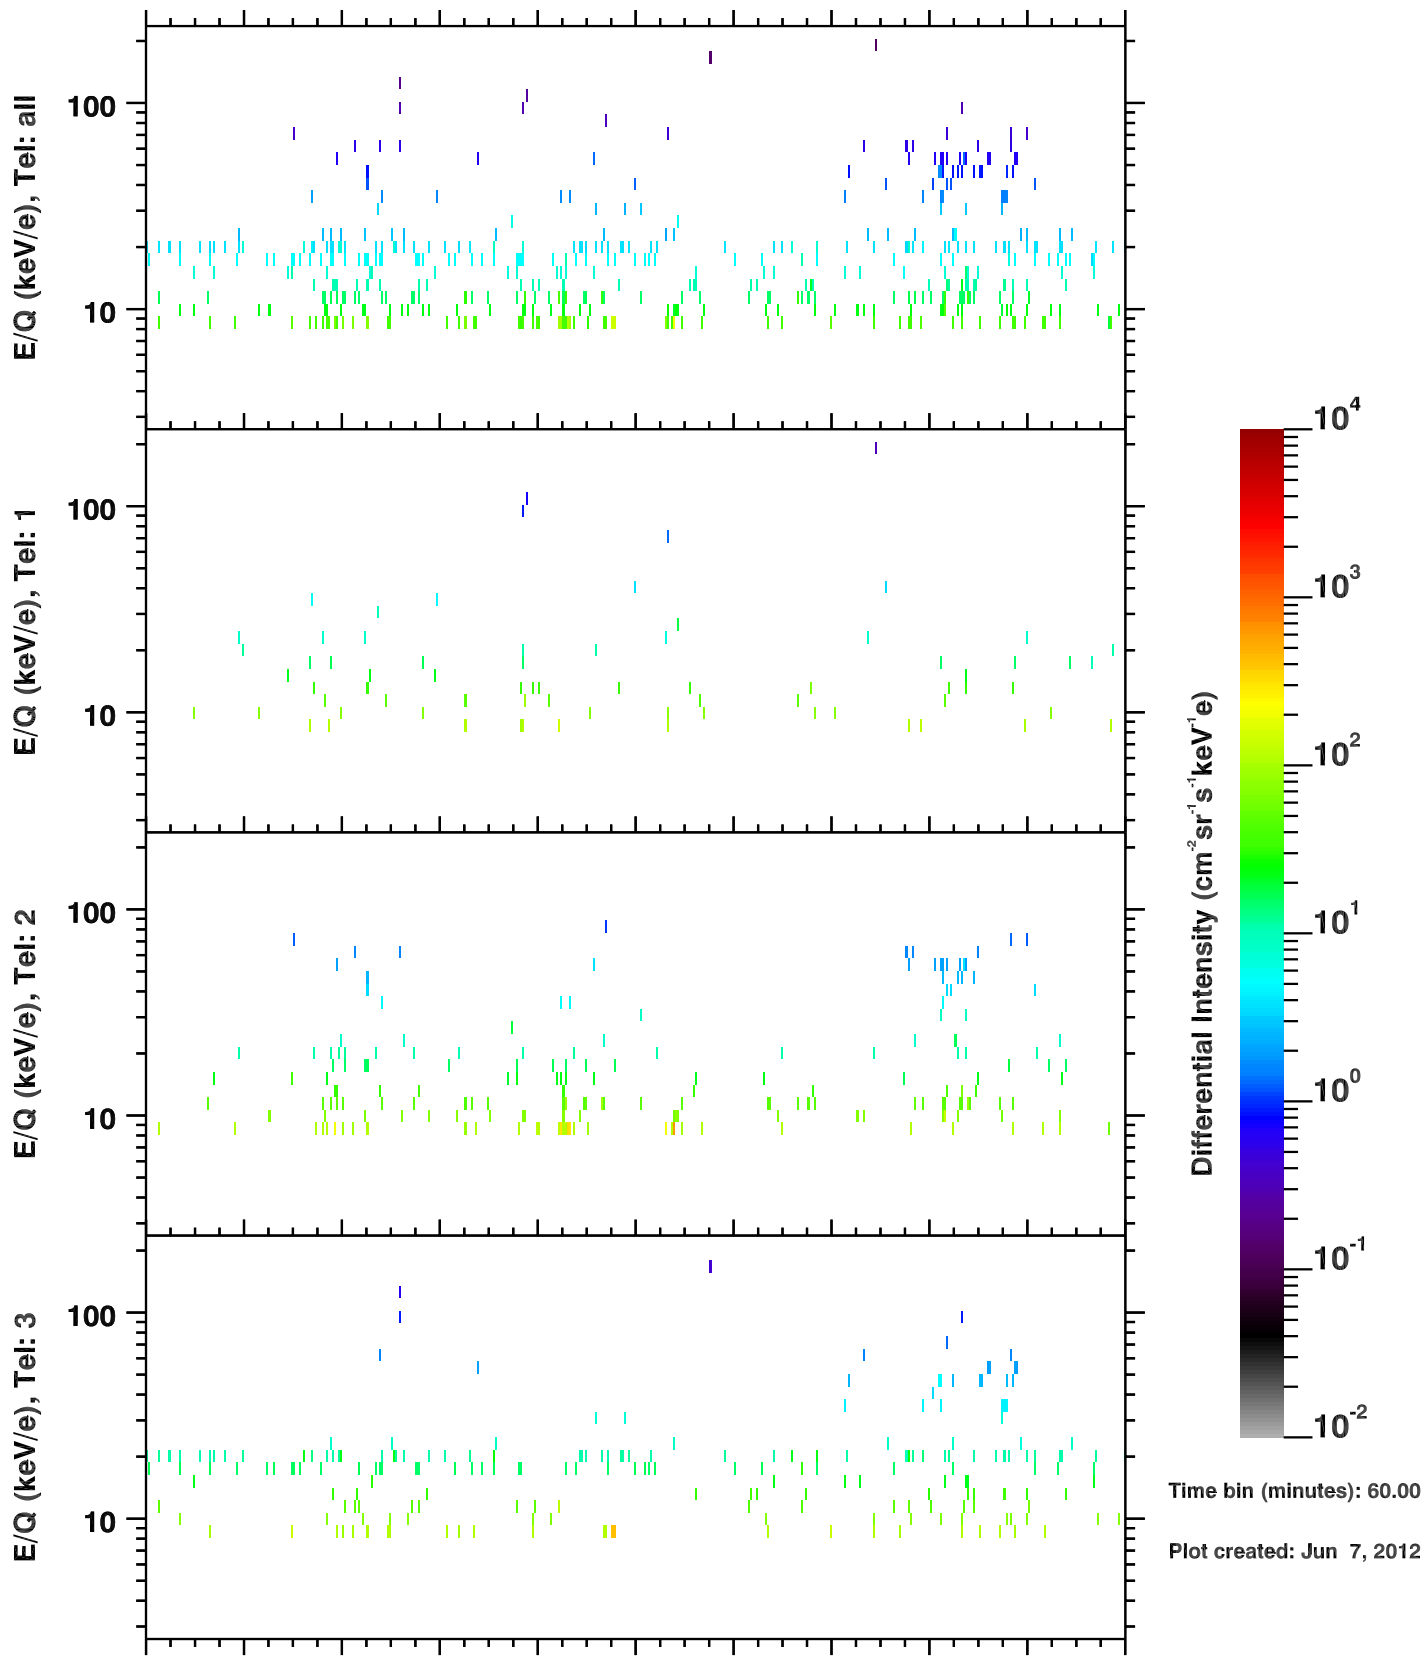

Cassini/CHEMS | O++ Flux

Time bin (minutes): 60.00

Plot created: Jun 7, 2012

	20	22	24	26	28	30	32	34	36	38	40
R(Rs)	32.6	41.7	48.4	53.2	56.6	58.6	59.3	58.8	57.0	53.8	49.2
Lat($^{\circ}$)	-5.2	-5.0	-4.8	-4.7	-4.5	-4.3	-4.2	-4.0	-3.7	-3.5	-3.1
LT(dec.h)	5.0	5.6	6.0	6.3	6.6	6.8	7.0	7.3	7.5	7.8	8.1