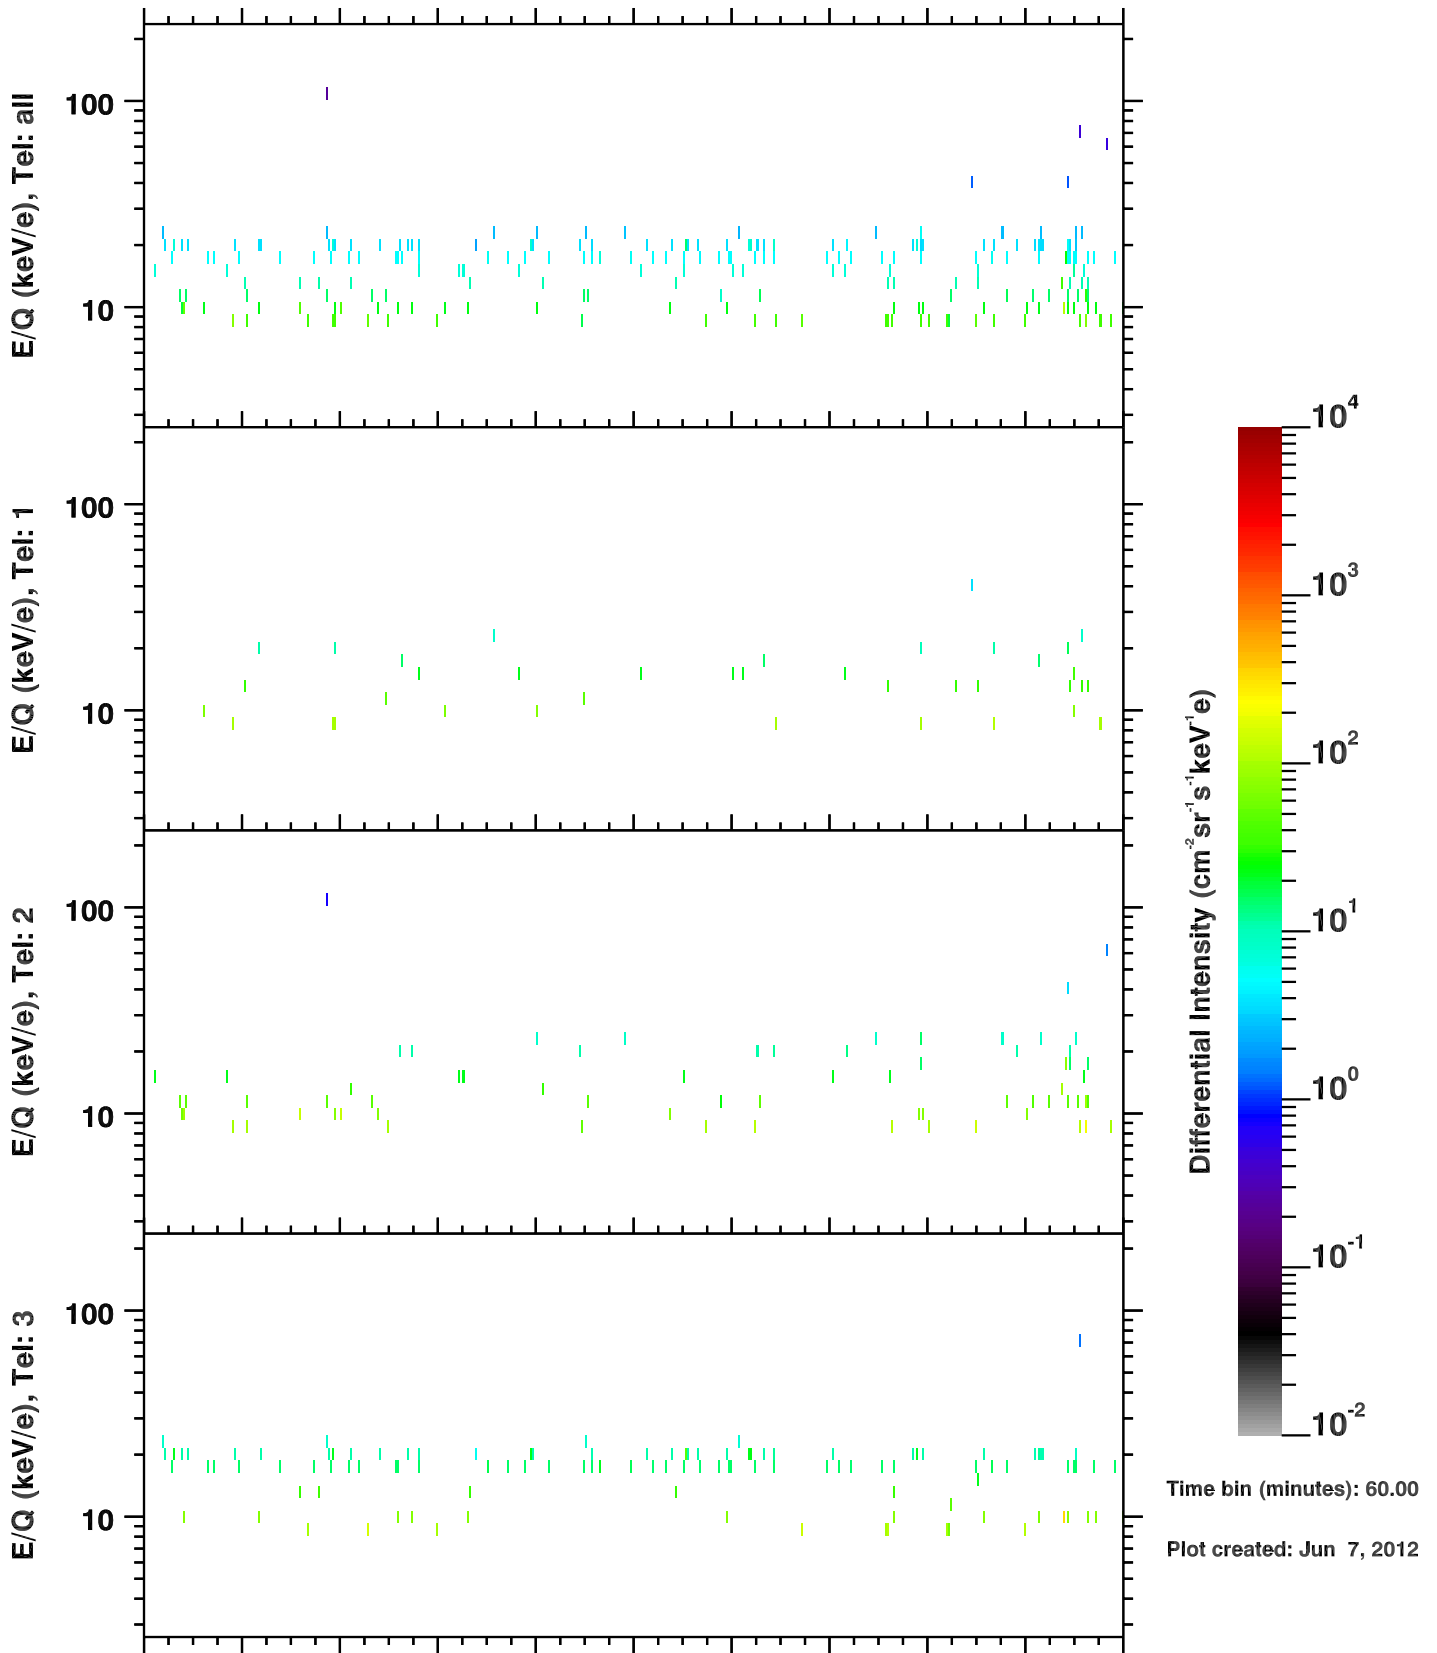

Cassini/CHEMS | O++ Flux

Time bin (minutes): 60.00

Plot created: Jun 7, 2012

| | 280 | 282 | 284 | 286 | 288 | 290 | 292 | 294 | 296 | 298 | 300 |
|-------------------|-------|-------|-------|-------|-------|-------|-------|-------|-------|------|------|
| R(Rs) | 106.9 | 101.7 | 96.1 | 90.0 | 83.4 | 76.2 | 68.3 | 59.5 | 49.7 | 38.4 | 24.9 |
| Lat($^{\circ}$) | -15.0 | -14.8 | -14.5 | -14.2 | -13.8 | -13.3 | -12.6 | -11.7 | -10.4 | -8.2 | -3.4 |
| LT(dec.h) | 6.8 | 6.9 | 7.0 | 7.2 | 7.3 | 7.5 | 7.7 | 7.9 | 8.3 | 8.9 | 9.9 |