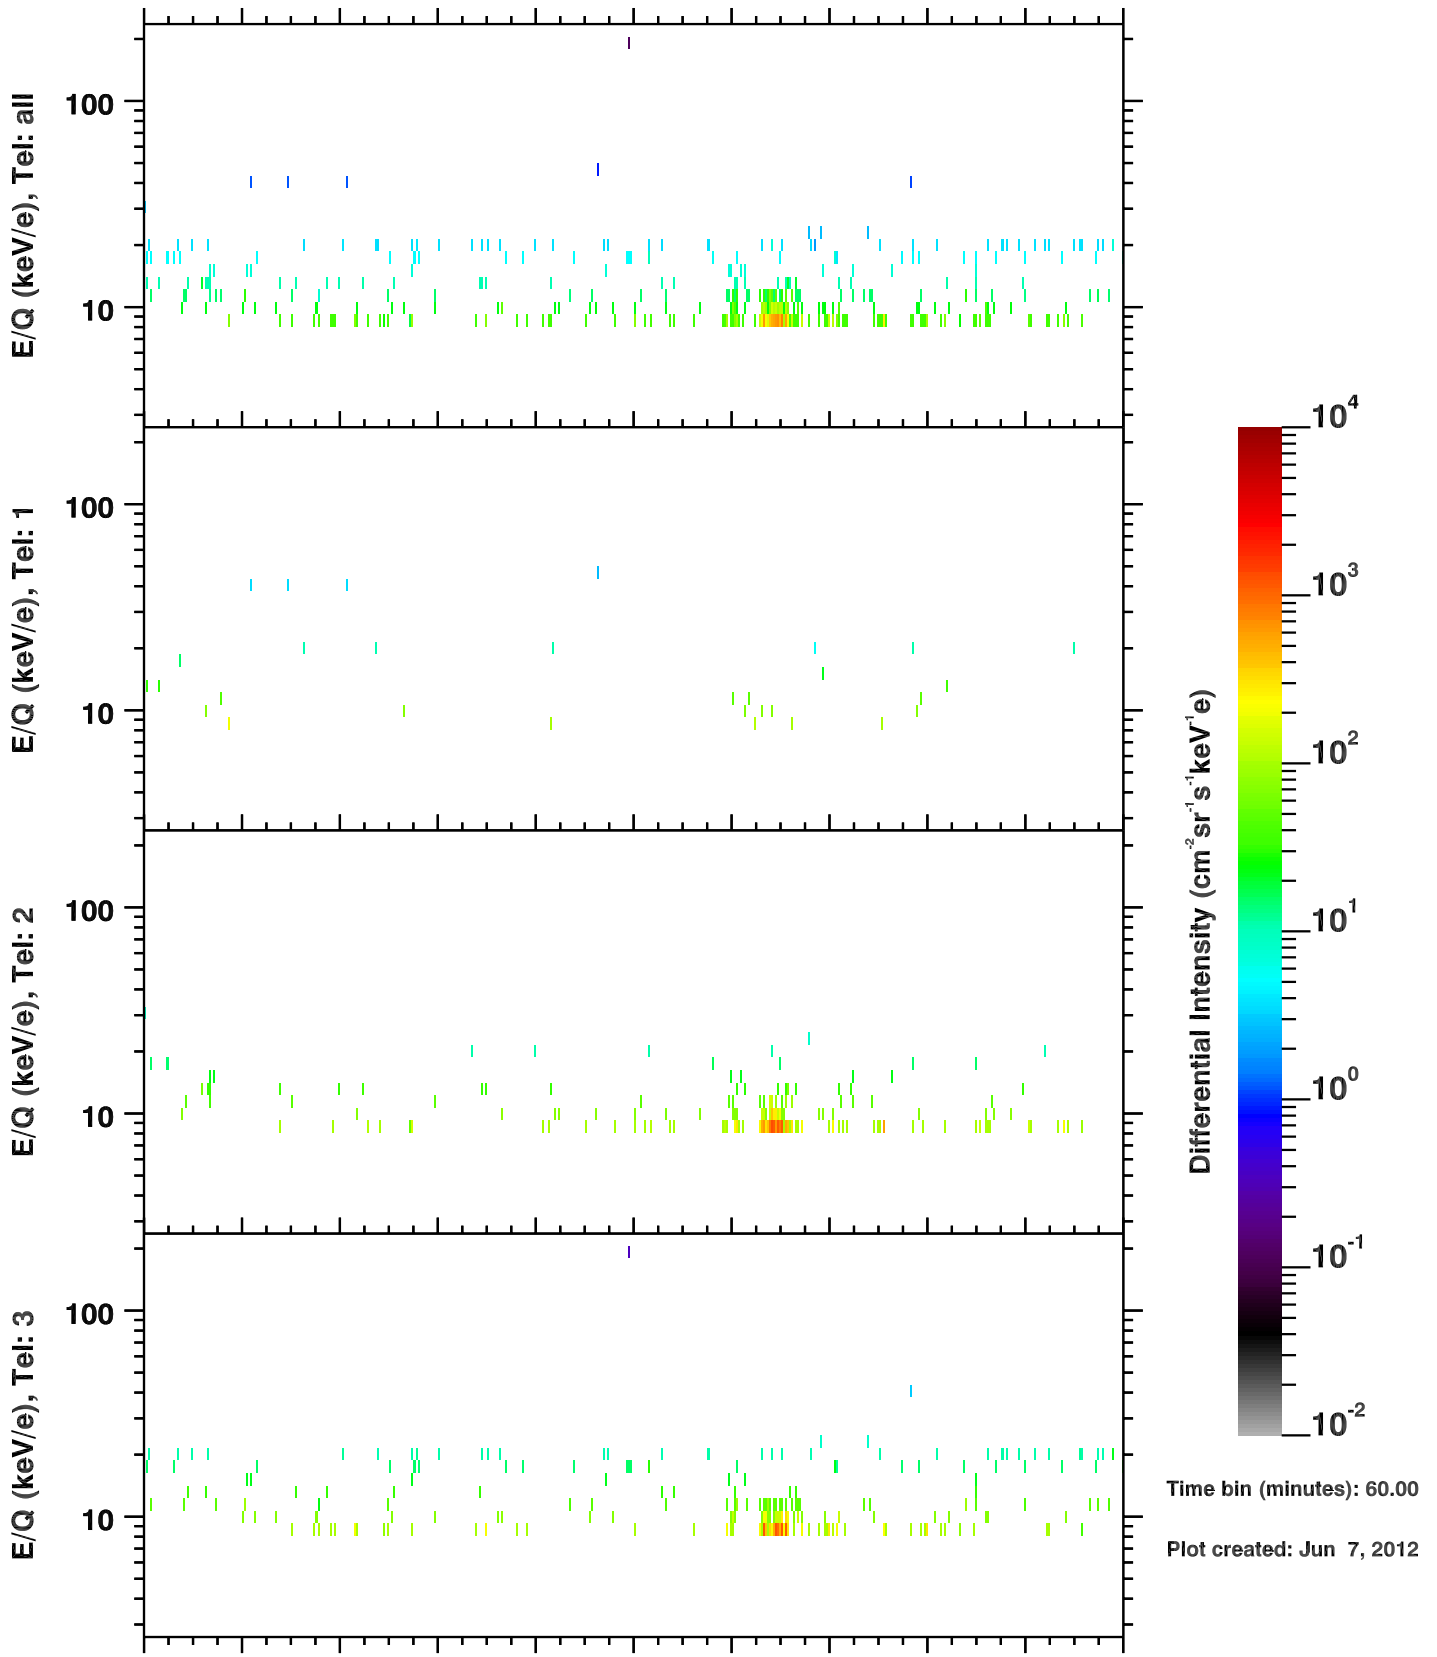

Cassini/CHEMS | O++ Flux

Time bin (minutes): 60.00

Plot created: Jun 7, 2012

	220	222	224	226	228	230	232	234	236	238	240
R(Rs)	138.2	140.6	142.7	144.6	146.2	147.6	148.8	149.7	150.4	150.8	150.9
Lat(°)	-17.2	-17.2	-17.2	-17.2	-17.2	-17.2	-17.2	-17.2	-17.2	-17.2	-17.1
LT(dec.h)	5.5	5.5	5.5	5.6	5.6	5.6	5.6	5.6	5.6	5.7	5.7