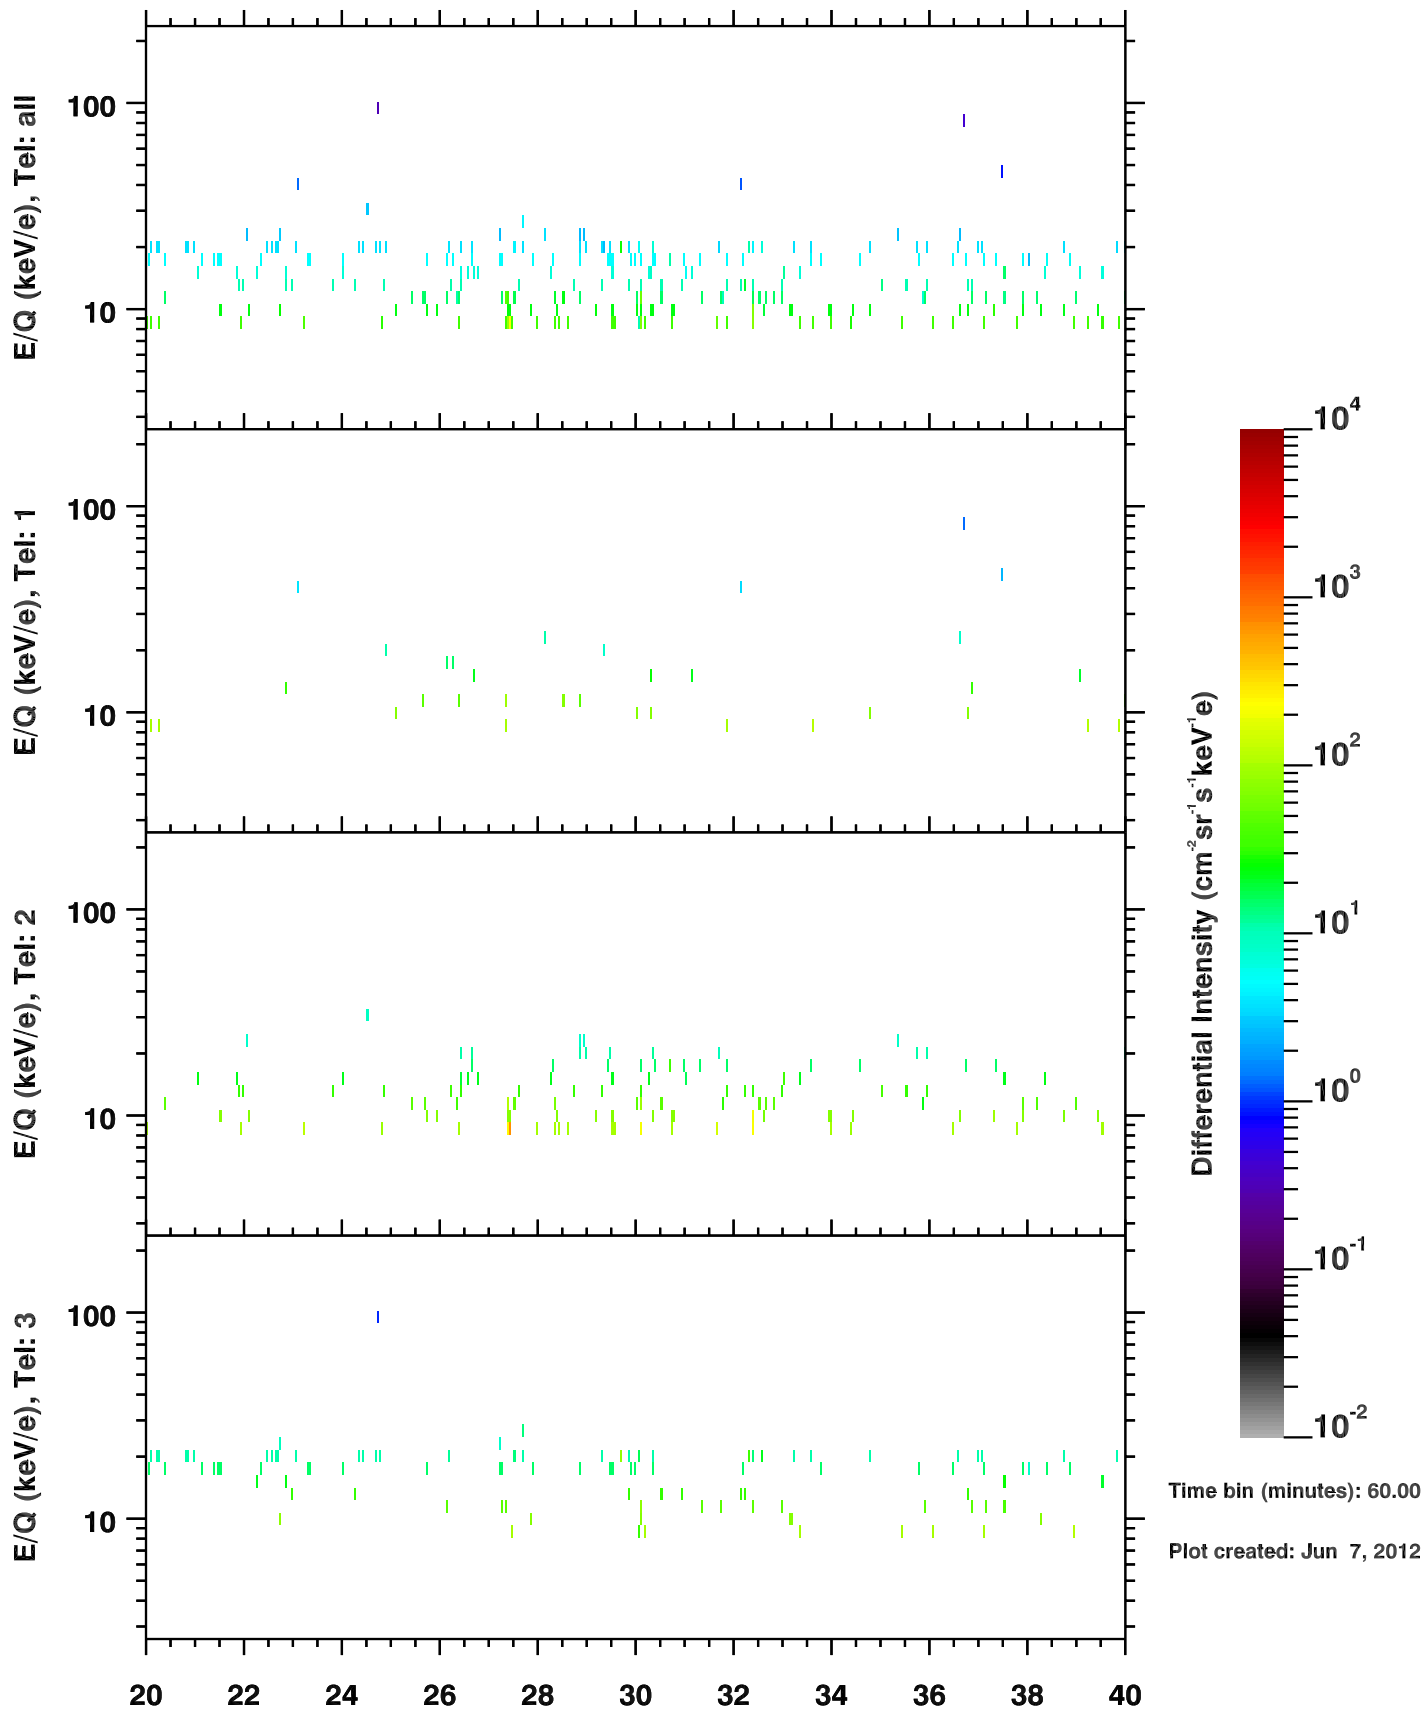

### Cassini/CHEMS | O++ Flux

Time bin (minutes): 60.00  
 Plot created: Jun 7, 2012

R(Rs)	1306.1	1290.9	1275.7	1260.5	1245.3	1230.0	1214.8	1199.5	1184.3	1169.0	1153.8
Lat(°)	-16.3	-16.3	-16.3	-16.3	-16.3	-16.3	-16.3	-16.3	-16.3	-16.3	-16.3
LT(dec.h)	7.5	7.5	7.5	7.5	7.5	7.4	7.4	7.4	7.4	7.4	7.4