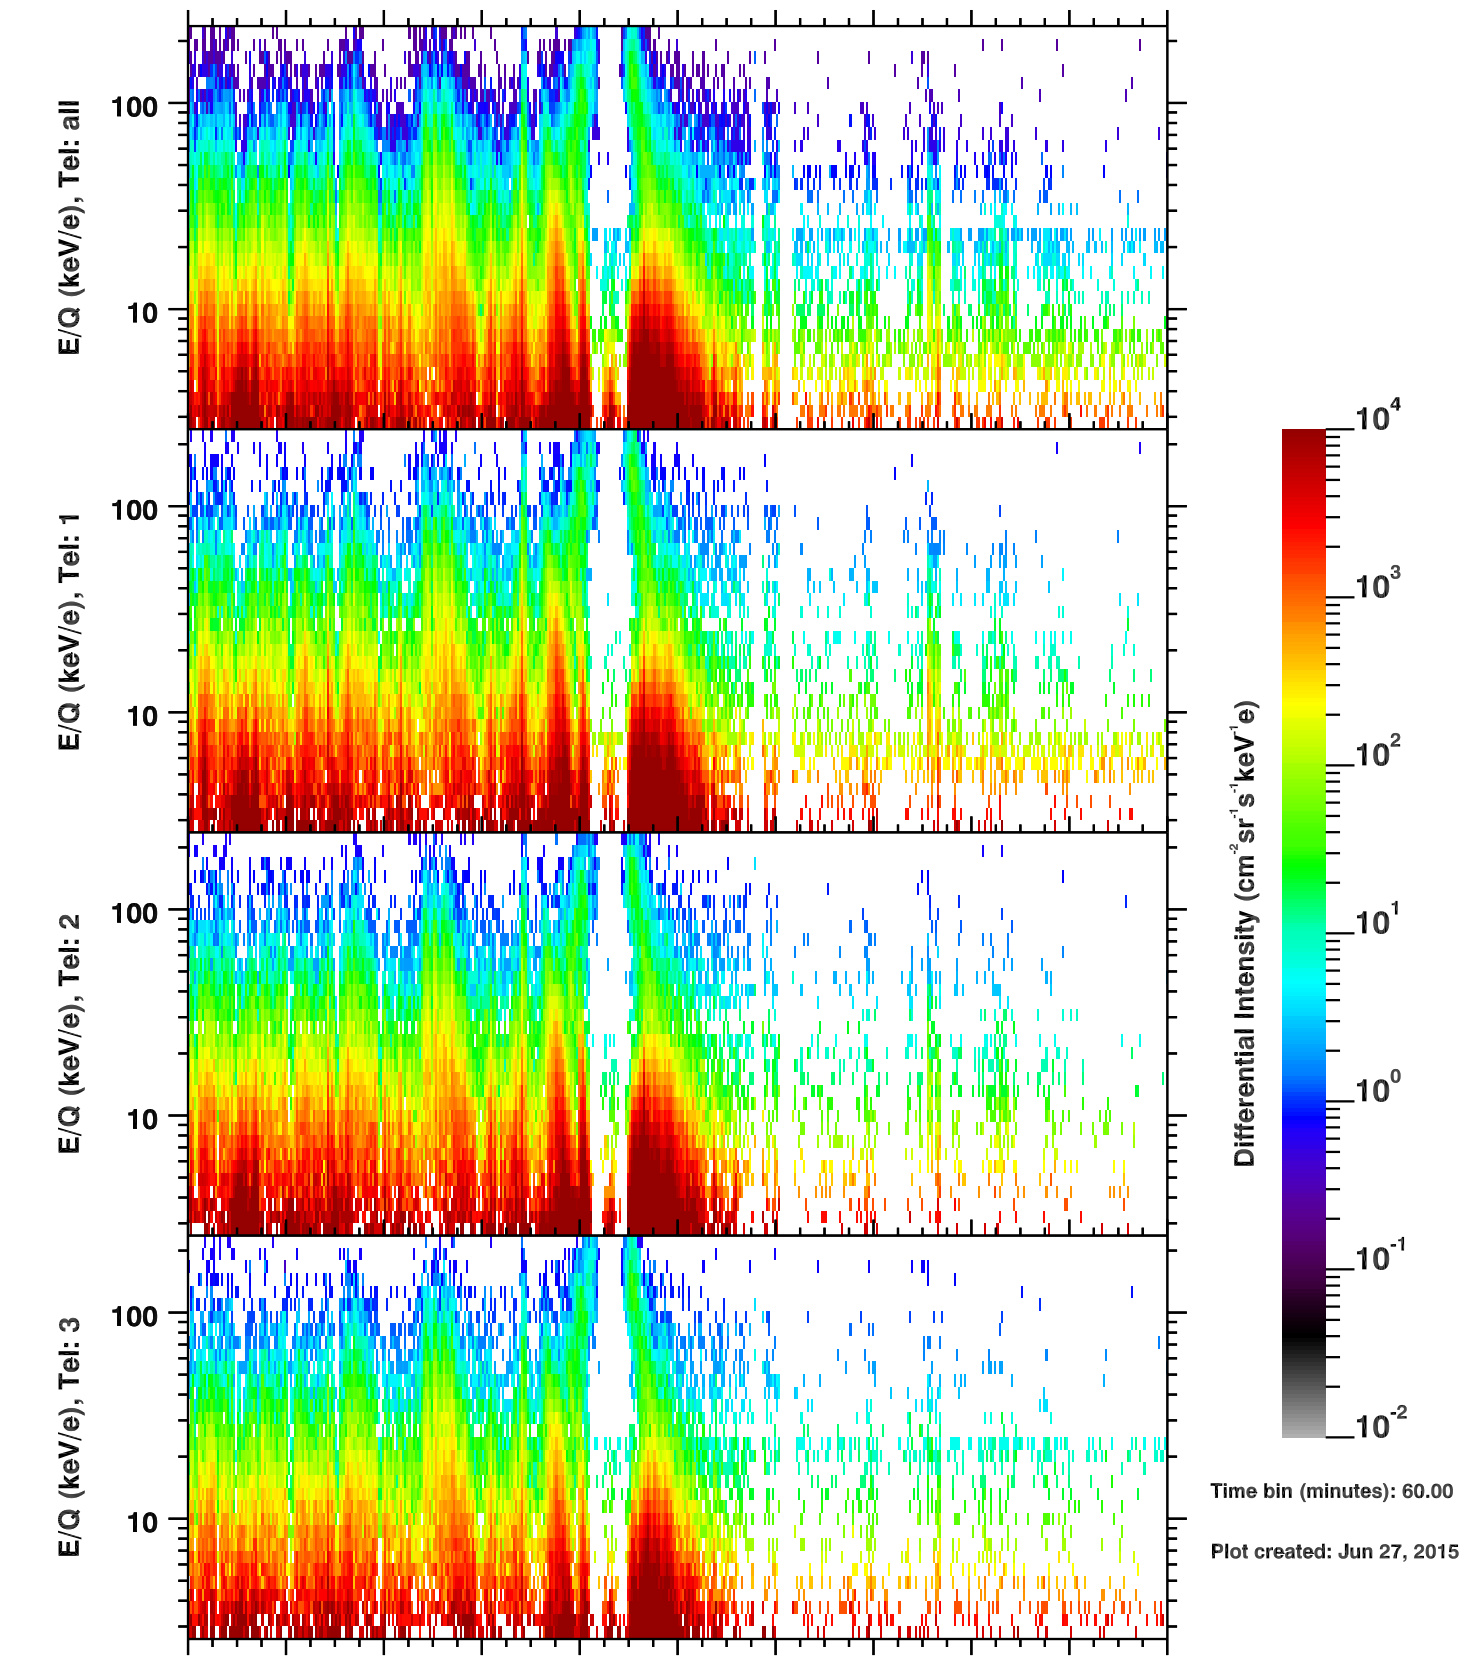

Cassini/CHEMS | H+ Flux

Time bin (minutes): 60.00
 Plot created: Jun 27, 2015

	140	142	144	146	148	150	152	154	156	158	160
R(Rs)	41.0	38.7	33.6	24.8	9.5	16.5	28.7	35.9	39.9	41.3	40.1
Lat(°)	-0.3	-0.3	-0.3	-0.3	-0.1	-0.2	-0.3	-0.3	-0.3	-0.3	-0.3
LT(dec.h)	3.6	4.0	4.6	5.5	8.4	0.2	1.7	2.4	2.9	3.3	3.8
L	41.0	38.7	33.6	24.8	9.5	16.5	28.7	35.9	39.9	41.3	40.1