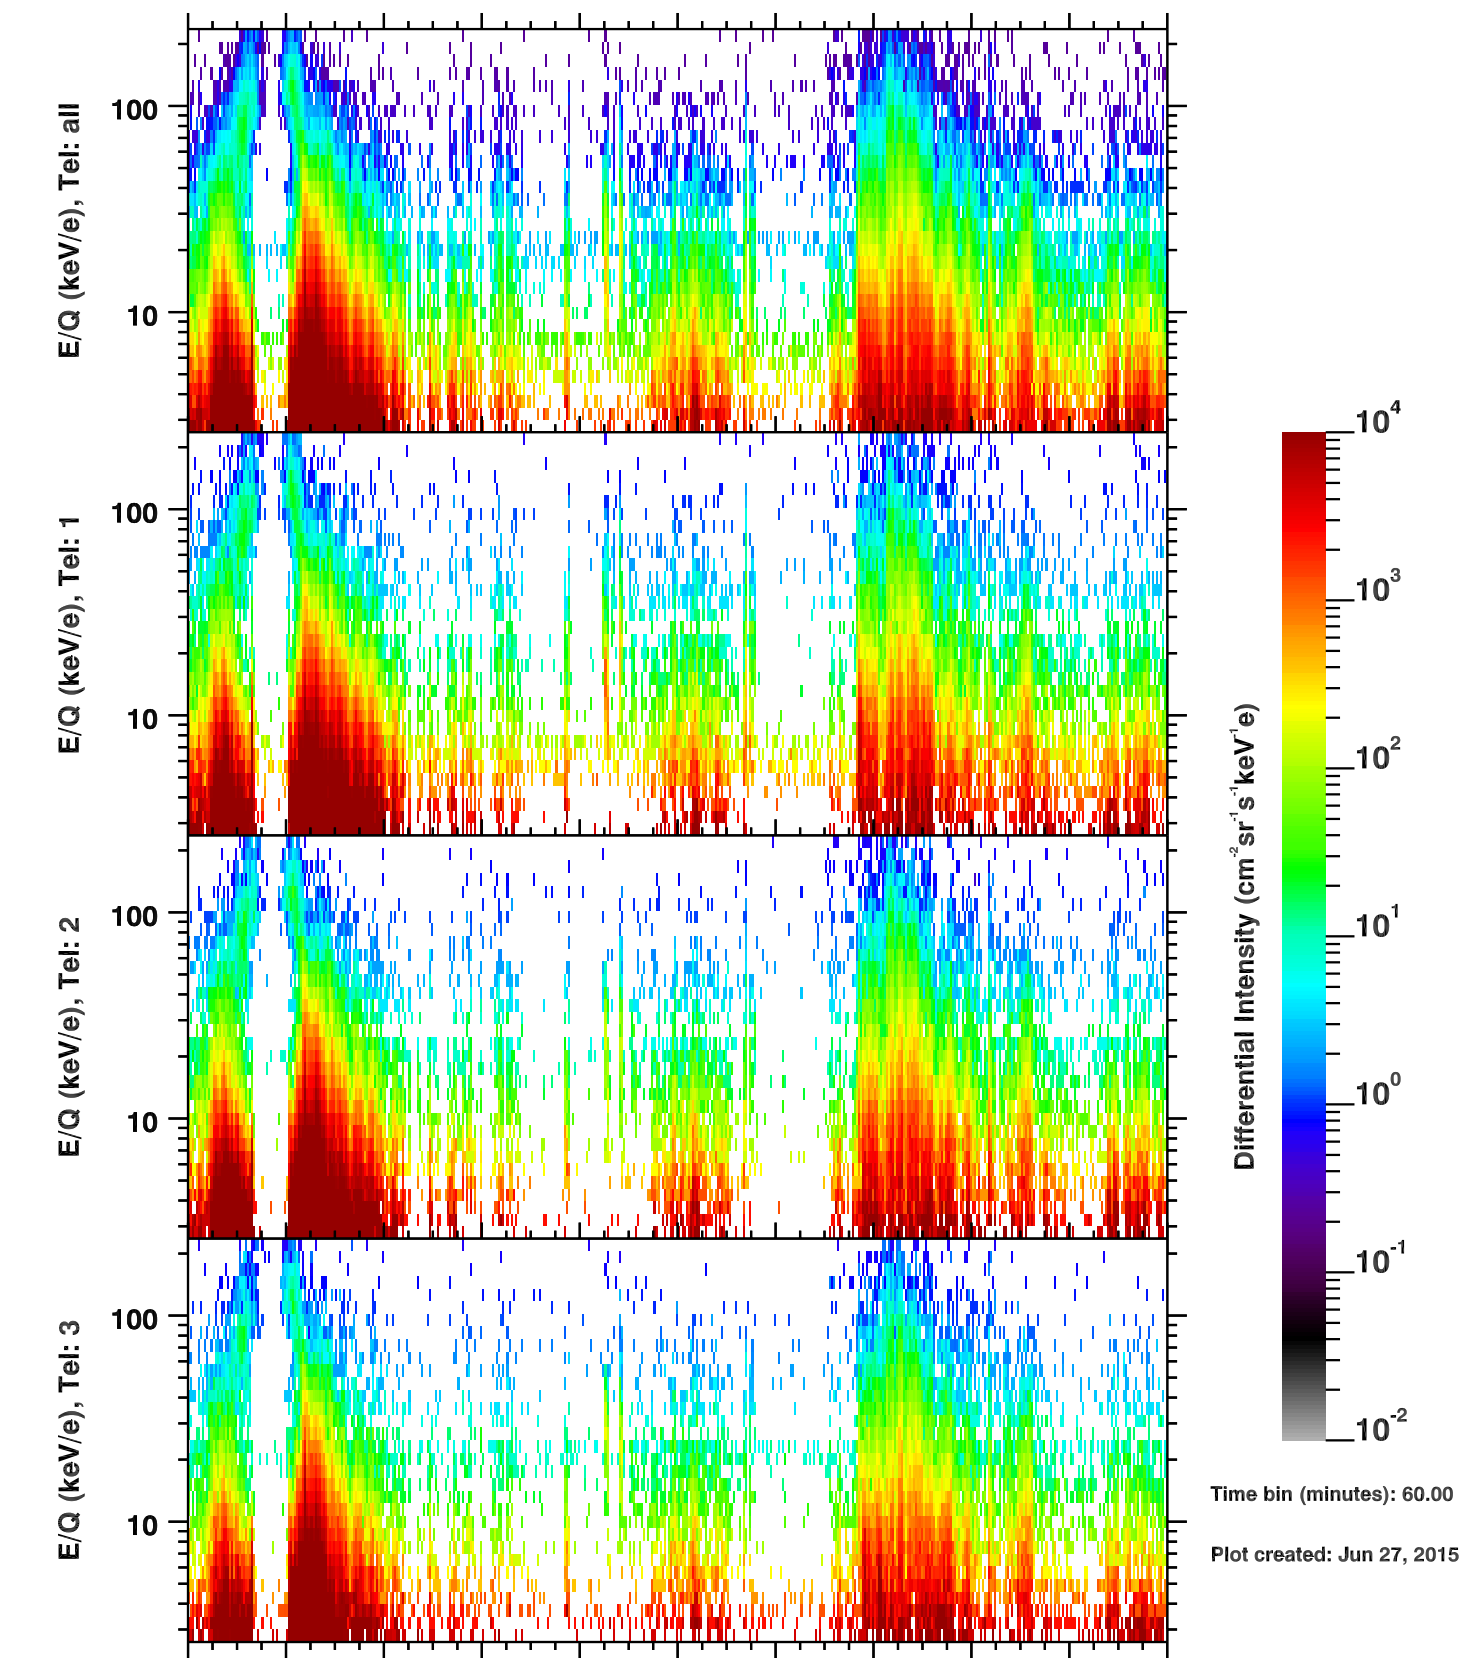

### Cassini/CHEMS | H+ Flux

Time bin (minutes): 60.00

Plot created: Jun 27, 2015

	100	102	104	106	108	110	112	114	116	118	120
R(Rs)	18.9	6.8	22.9	34.0	41.8	47.3	50.9	53.0	53.5	52.6	50.1
Lat(°)	-0.3	0.3	0.0	-0.1	-0.1	-0.1	-0.2	-0.2	-0.2	-0.2	-0.2
LT(dec.h)	6.3	18.1	23.5	0.6	1.2	1.7	2.0	2.3	2.6	3.0	3.3
L	18.9	6.8	22.9	34.0	41.8	47.3	50.9	53.0	53.5	52.6	50.1