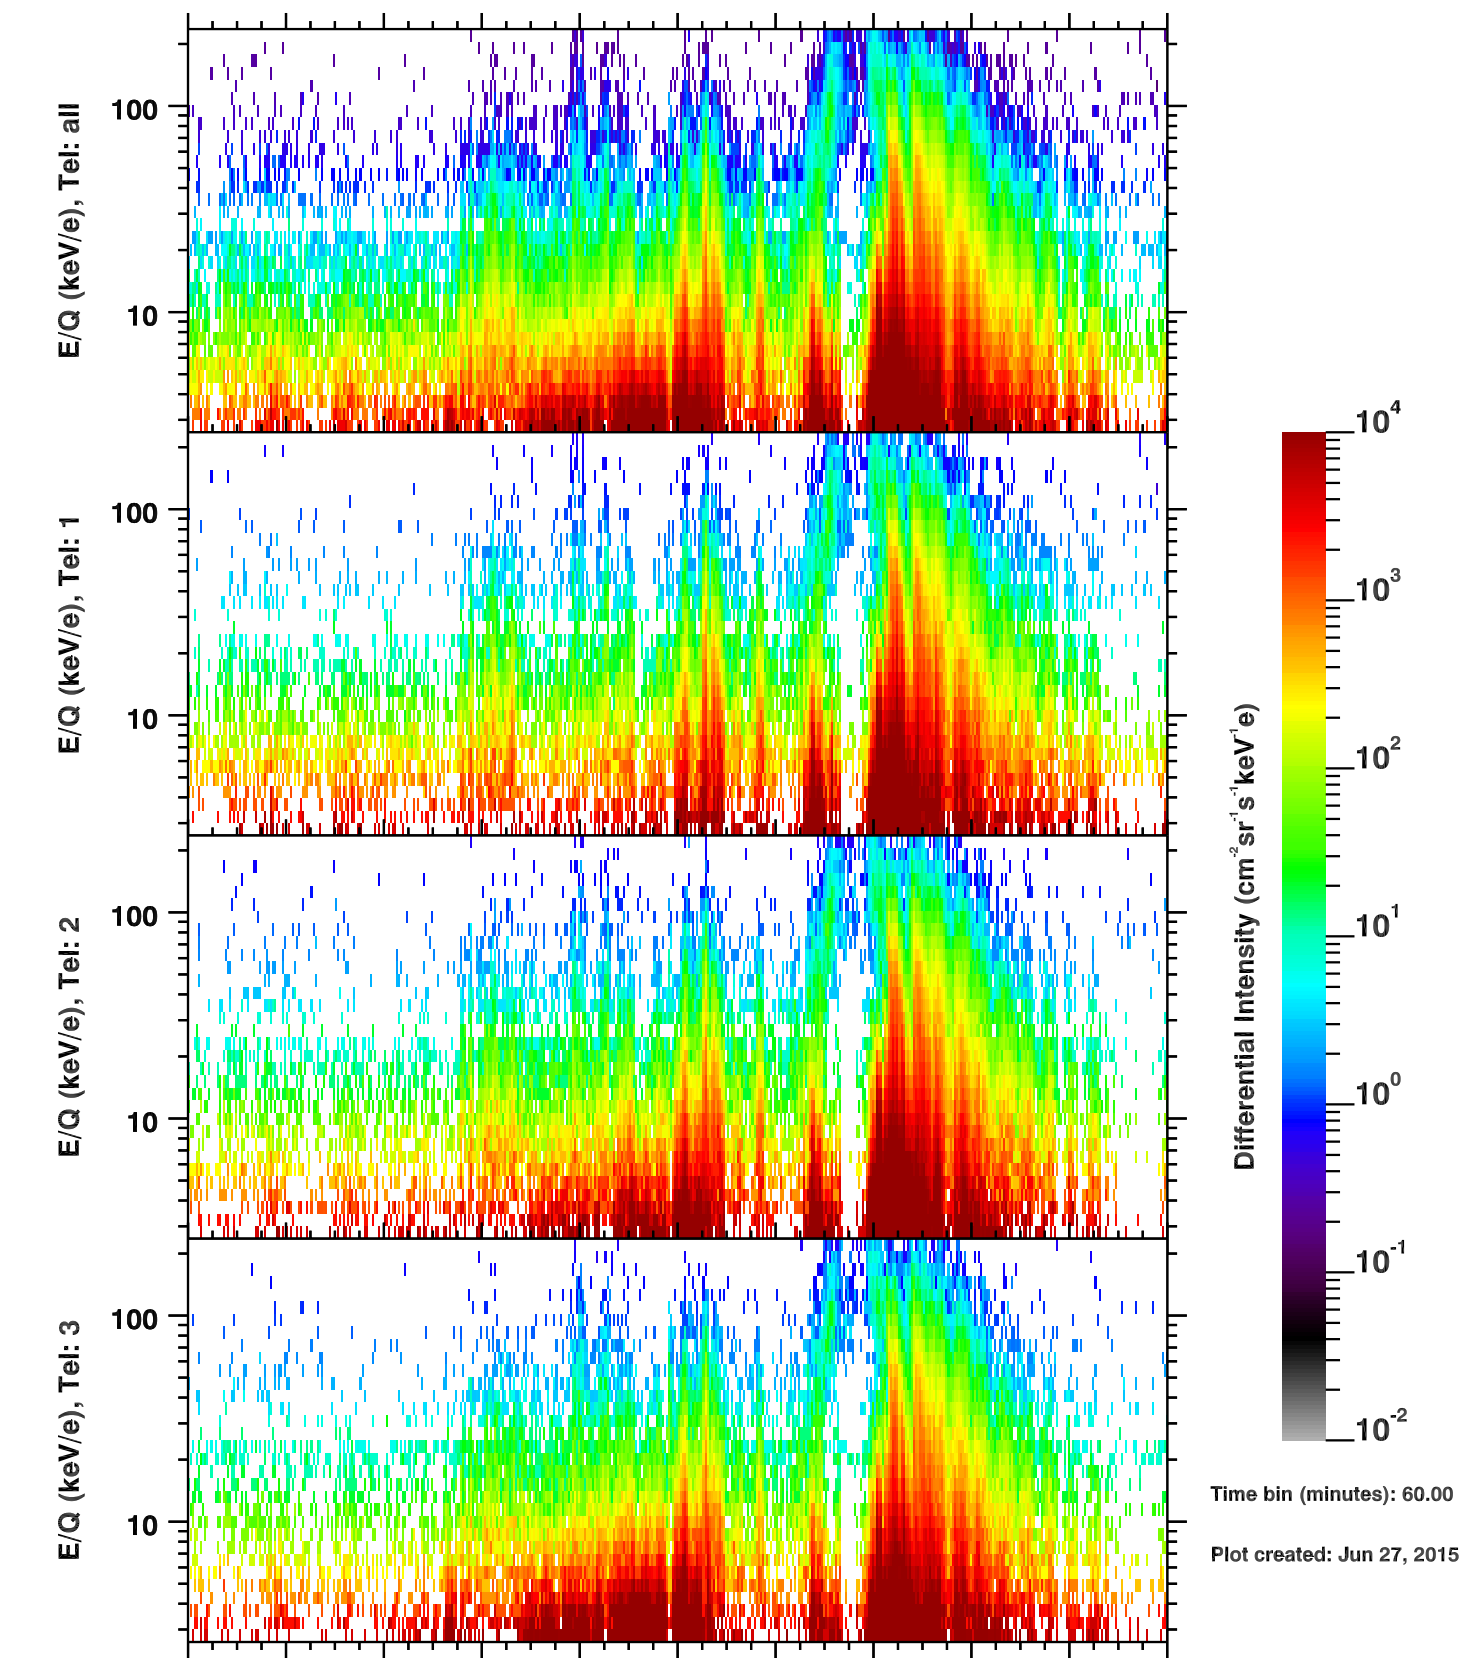

Cassini/CHEMS | H+ Flux

Time bin (minutes): 60.00

Plot created: Jun 27, 2015

	60	62	64	66	68	70	72	74	76	78	80
R(Rs)	57.3	55.3	51.9	46.9	40.2	31.1	18.4	7.6	23.2	34.2	41.9
Lat(°)	7.4	7.7	8.0	8.2	8.4	8.5	7.6	-8.0	0.0	-0.1	-0.1
LT(dec.h)	3.3	3.6	3.9	4.3	4.8	5.5	7.1	18.6	23.6	0.7	1.3
L	58.3	56.3	52.9	47.9	41.0	31.7	18.7	7.7	23.2	34.2	41.9