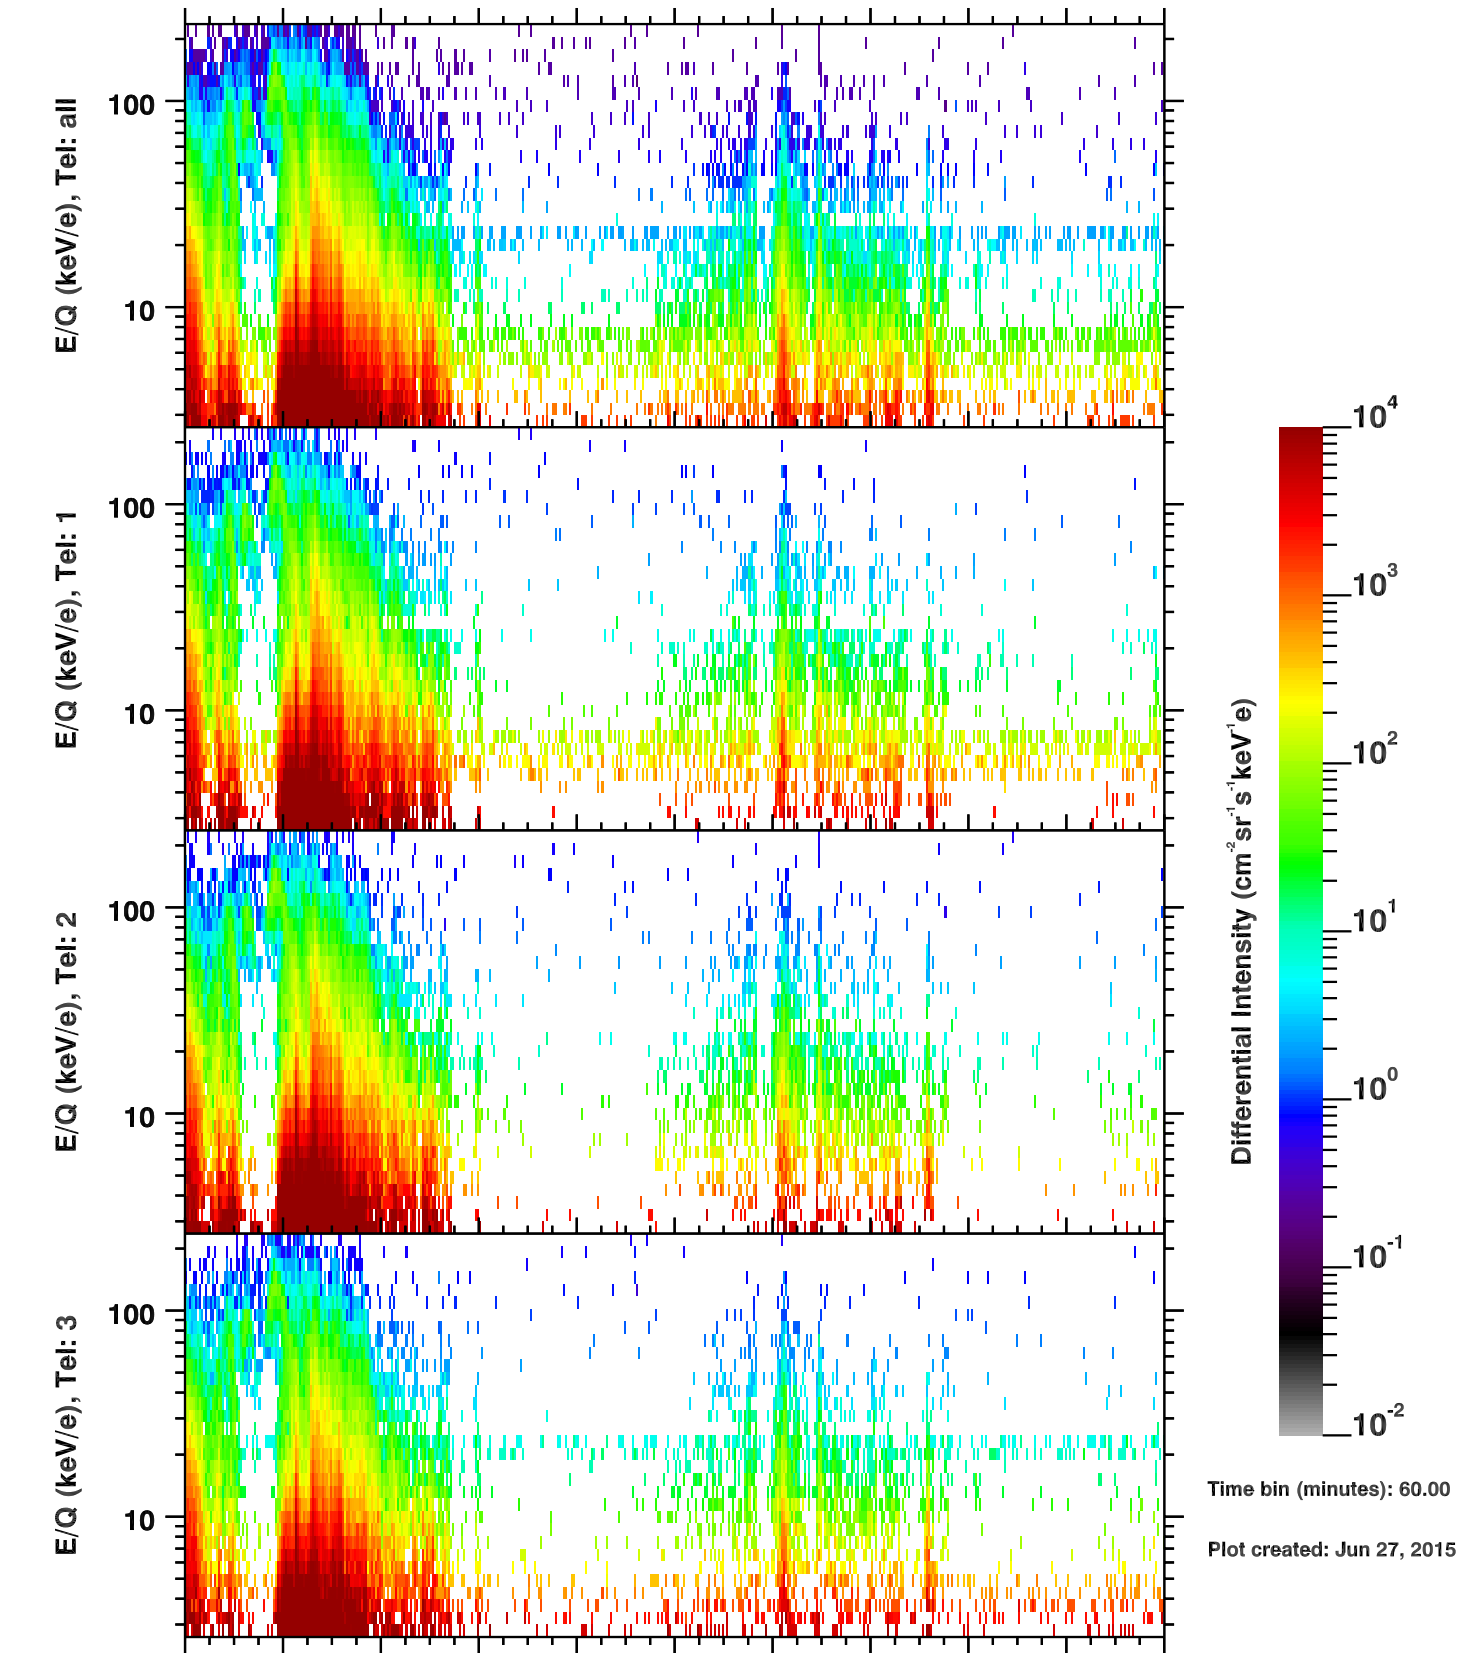

Cassini/CHEMS | H+ Flux

Time bin (minutes): 60.00

Plot created: Jun 27, 2015

	40	42	44	46	48	50	52	54	56	58	60
R(Rs)	18.5	7.7	22.5	34.0	42.3	48.5	53.0	56.0	57.7	58.1	57.3
Lat(°)	15.7	-18.9	0.6	3.2	4.4	5.2	5.8	6.3	6.7	7.1	7.4
LT(dec.h)	7.7	18.0	23.6	0.8	1.4	1.9	2.2	2.5	2.8	3.1	3.3
L	20.0	8.6	22.5	34.1	42.6	48.9	53.5	56.7	58.5	59.0	58.3