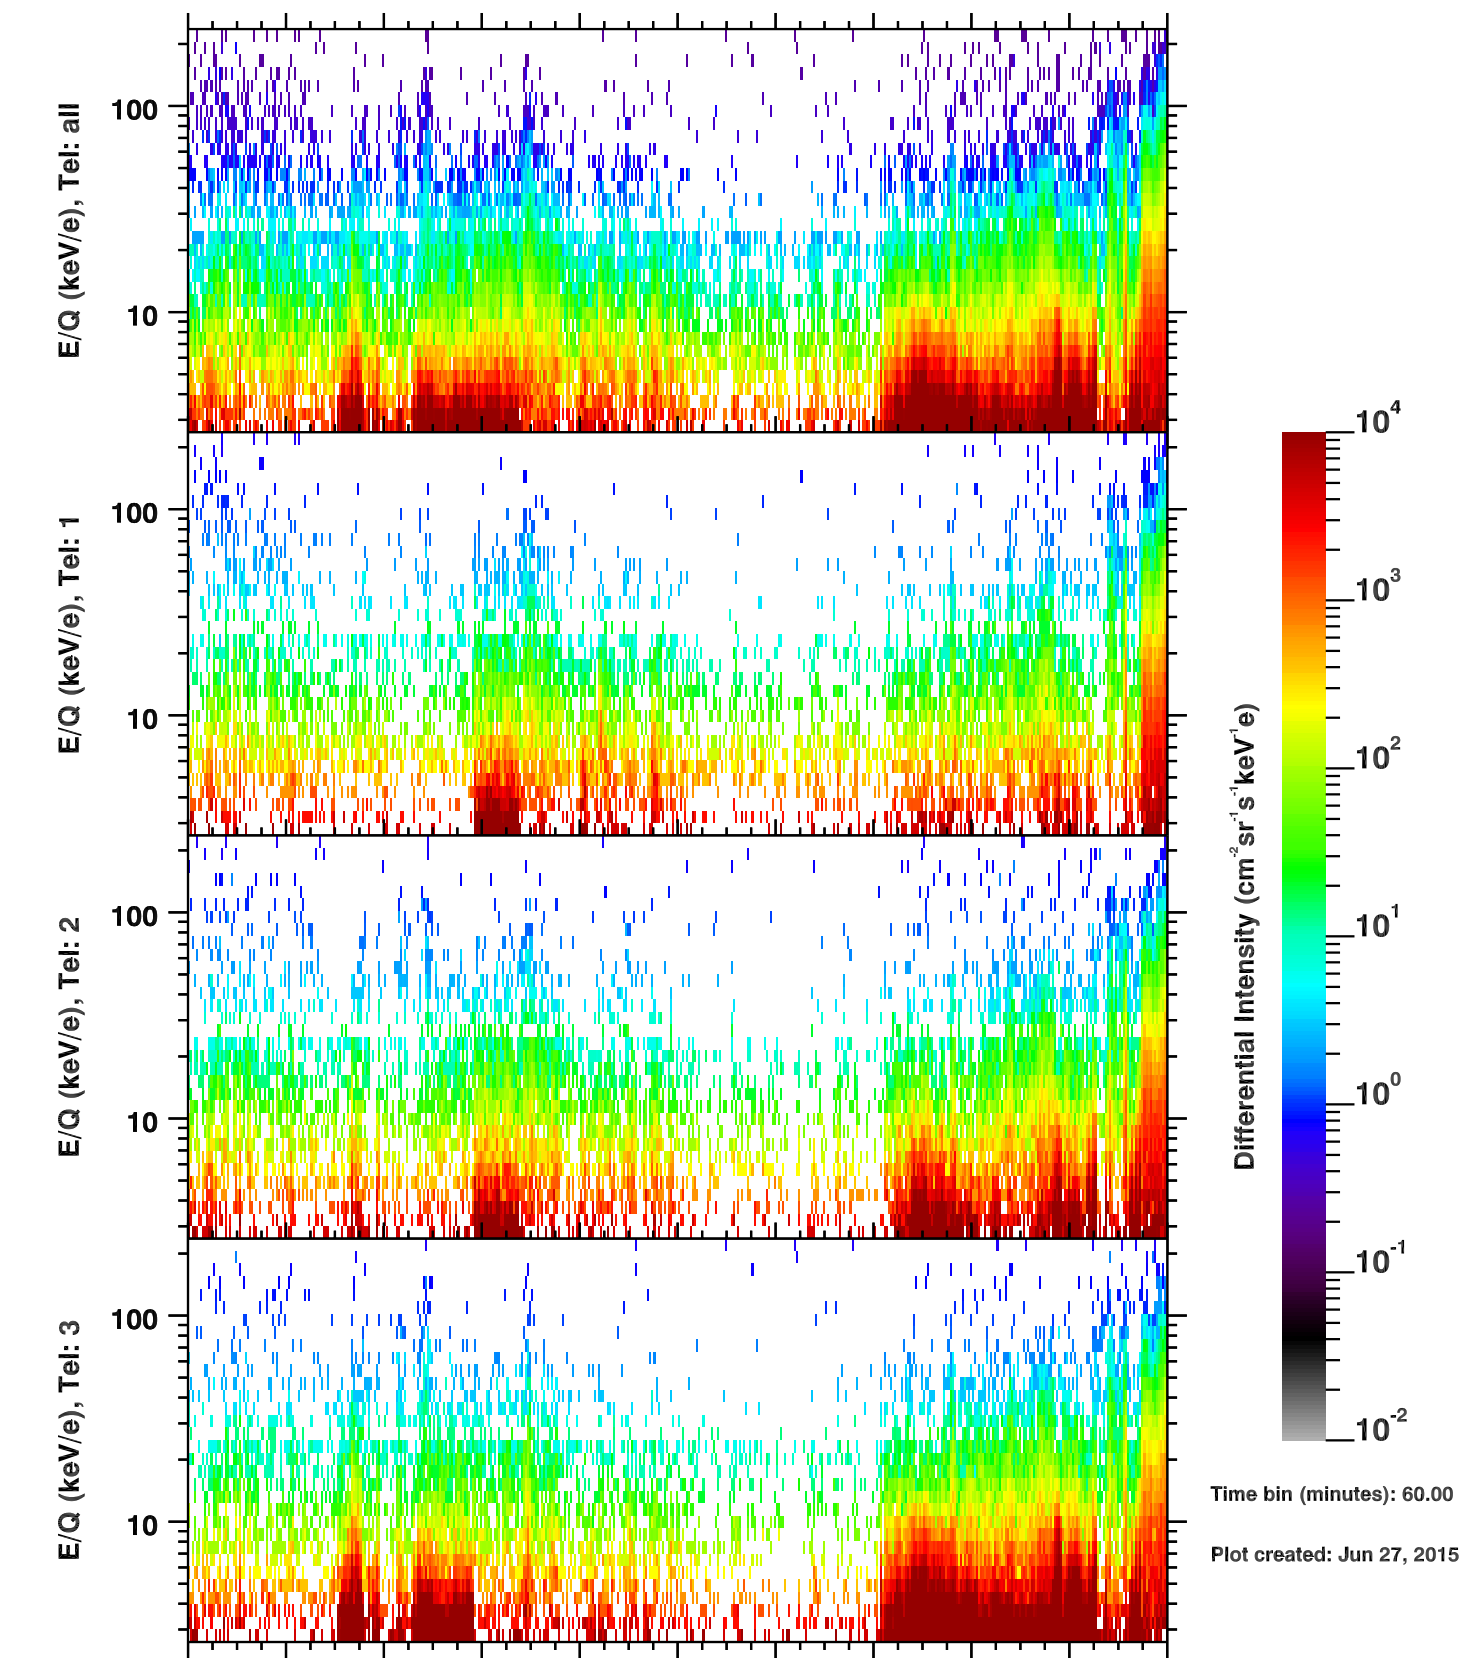

### Cassini/CHEMS | H+ Flux

Time bin (minutes): 60.00

Plot created: Jun 27, 2015

	20	22	24	26	28	30	32	34	36	38	40
R(Rs)	52.2	55.3	57.0	57.5	56.7	54.7	51.3	46.4	39.8	30.8	18.5
Lat( $^{\circ}$ )	13.6	14.7	15.7	16.5	17.2	17.8	18.4	18.8	19.1	18.9	15.7
LT(dec.h)	2.4	2.7	3.0	3.3	3.6	3.9	4.3	4.7	5.2	6.0	7.7
L	55.3	59.1	61.5	62.5	62.1	60.3	57.0	51.8	44.6	34.4	20.0