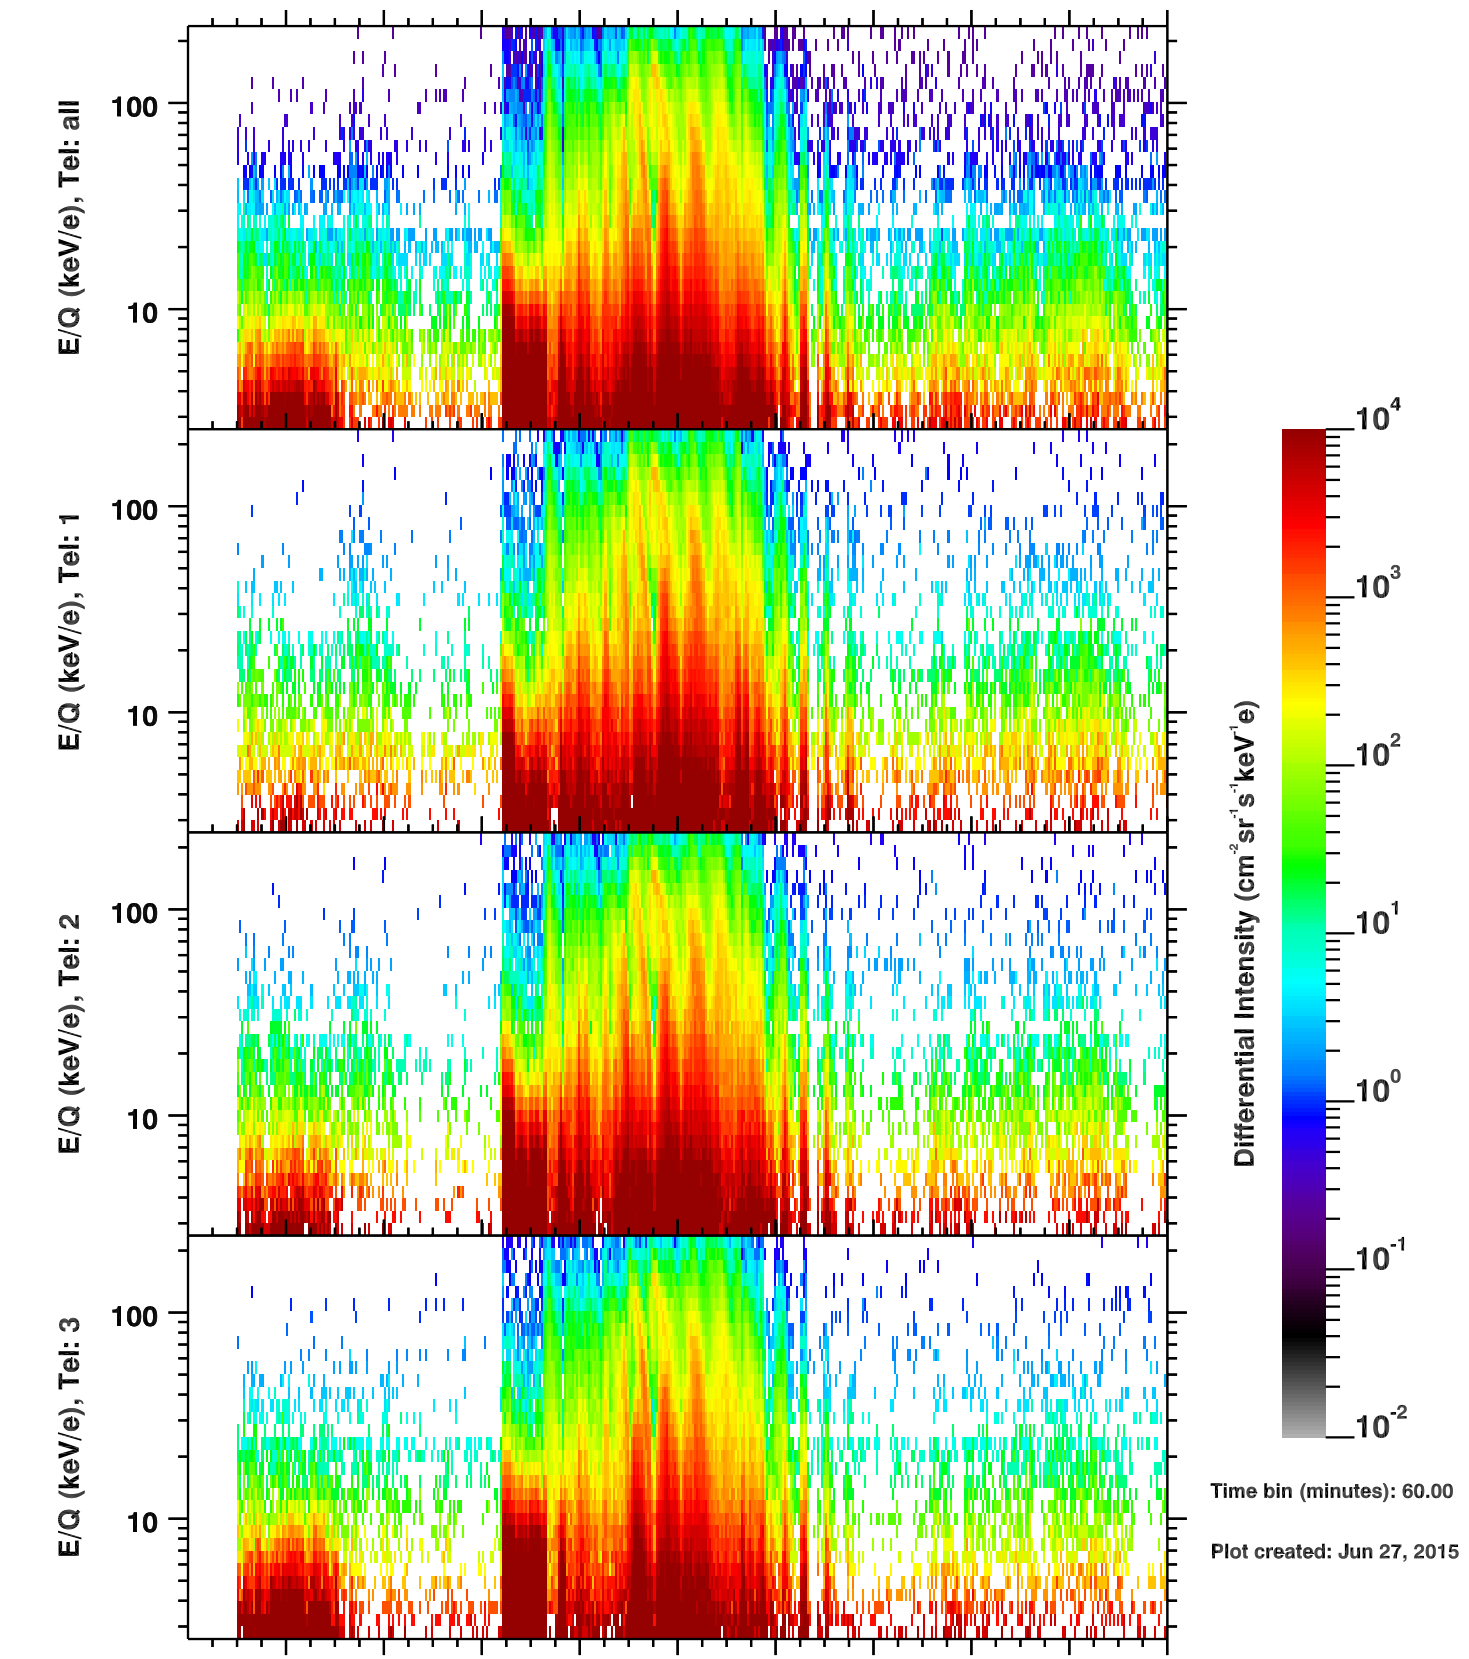

Cassini/CHEMS | H+ Flux

	2	4	6	8	10	12	14	16	18	20
R(Rs)	45.3	38.8	30.0	18.3	8.6	21.7	33.1	41.5	47.7	52.2
Lat(°)	28.7	28.4	26.6	18.4	-28.6	0.9	7.2	10.3	12.2	13.6
LT(dec.h)	5.4	6.0	7.0	8.9	17.8	23.6	0.8	1.5	2.0	2.4
L	58.9	50.1	37.6	20.3	11.2	21.7	33.6	42.8	49.9	55.3

2015

Time bin (minutes): 60.00
 Plot created: Jun 27, 2015