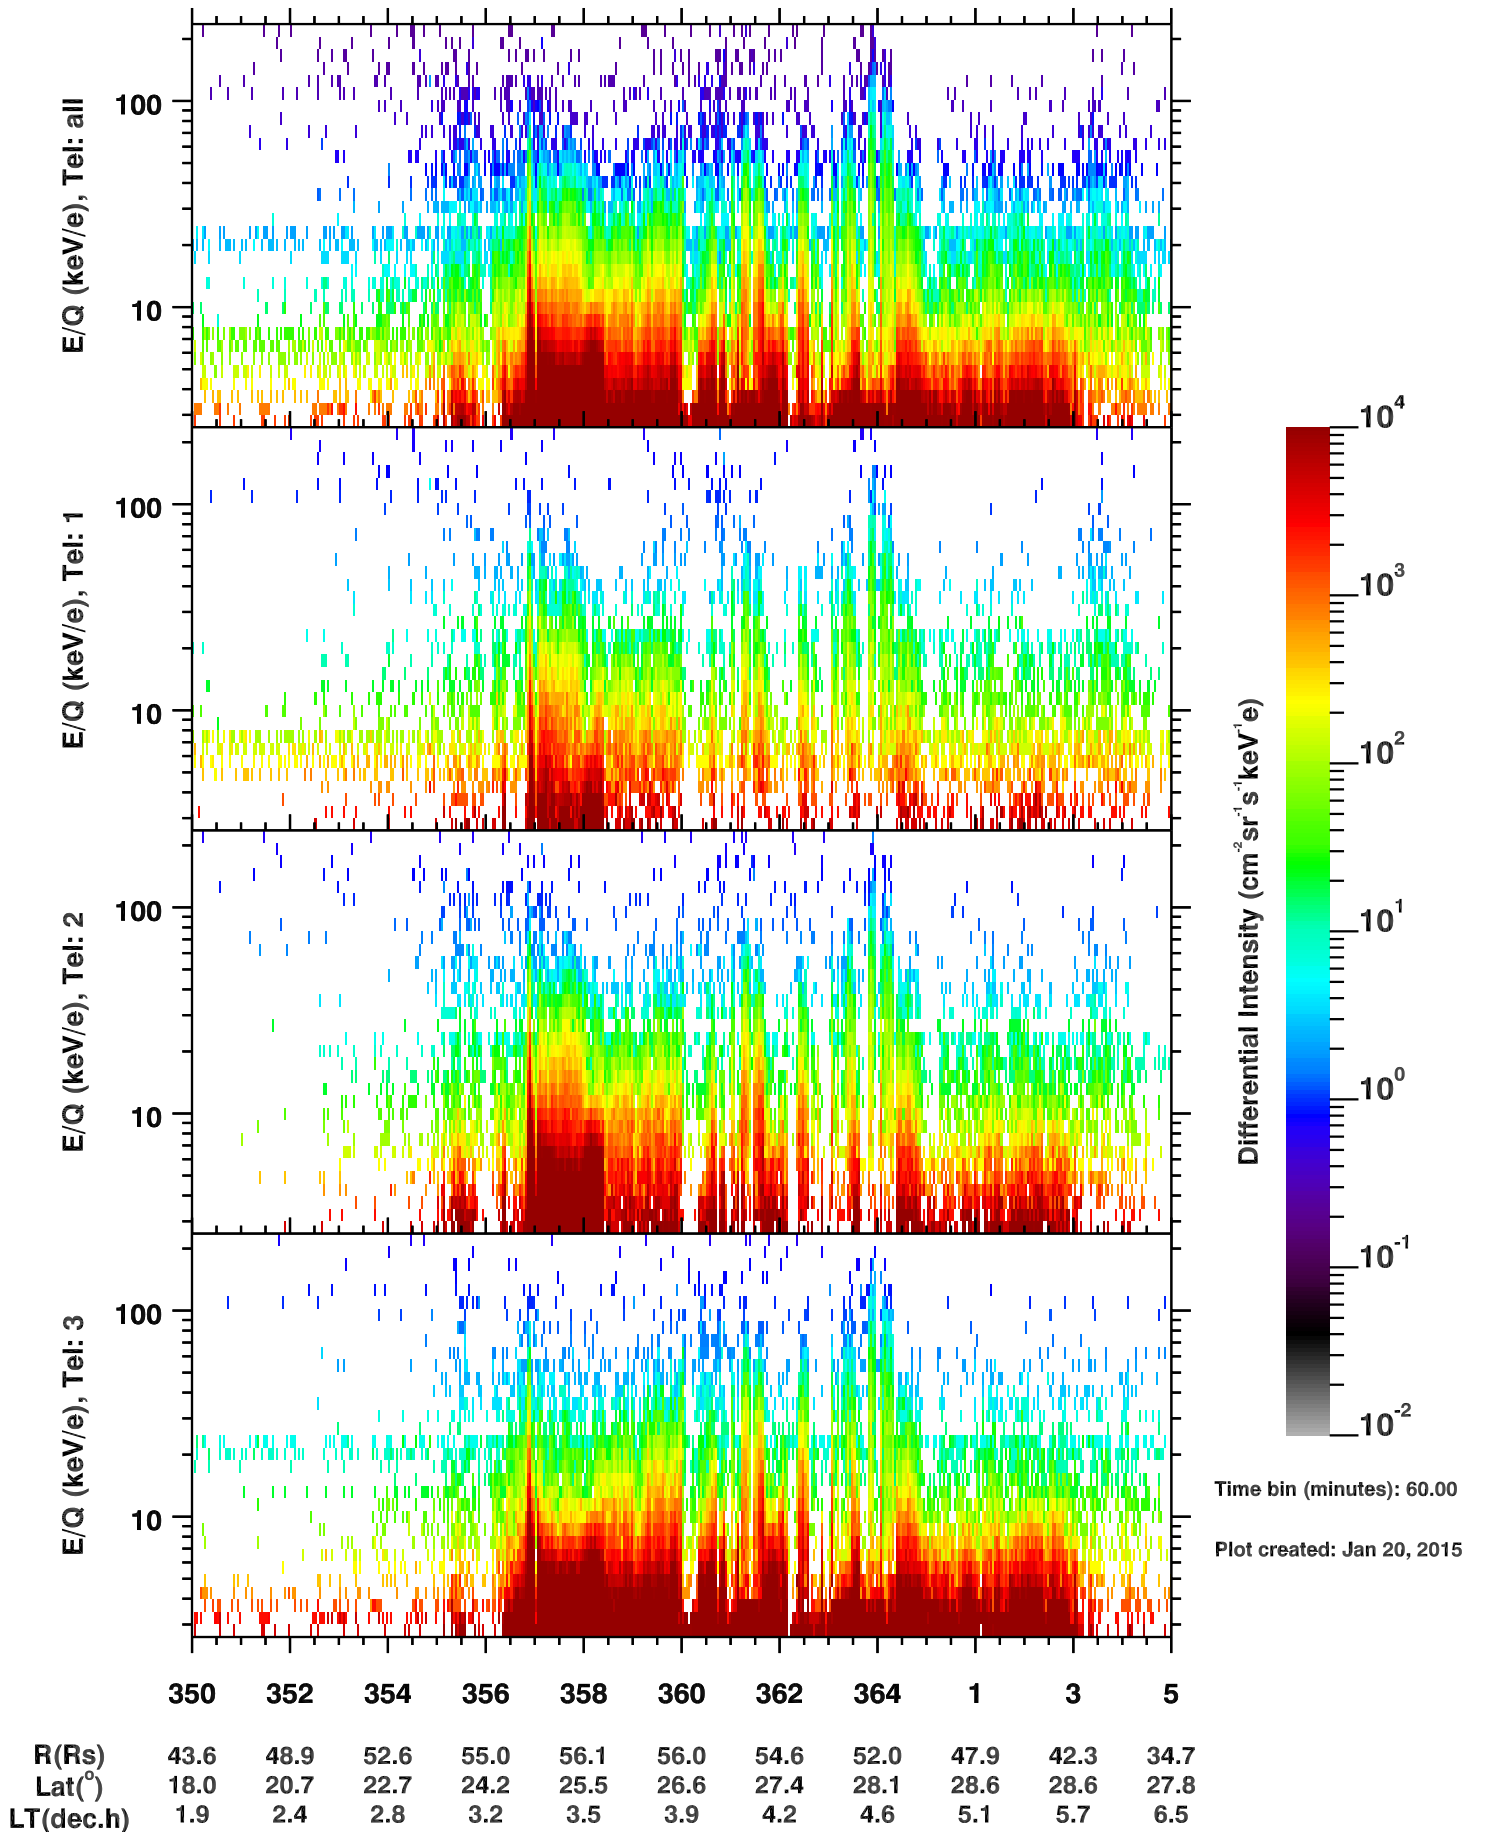

Cassini/CHEMS | H+ Flux

2014

Time bin (minutes): 60.00

Plot created: Jan 20, 2015