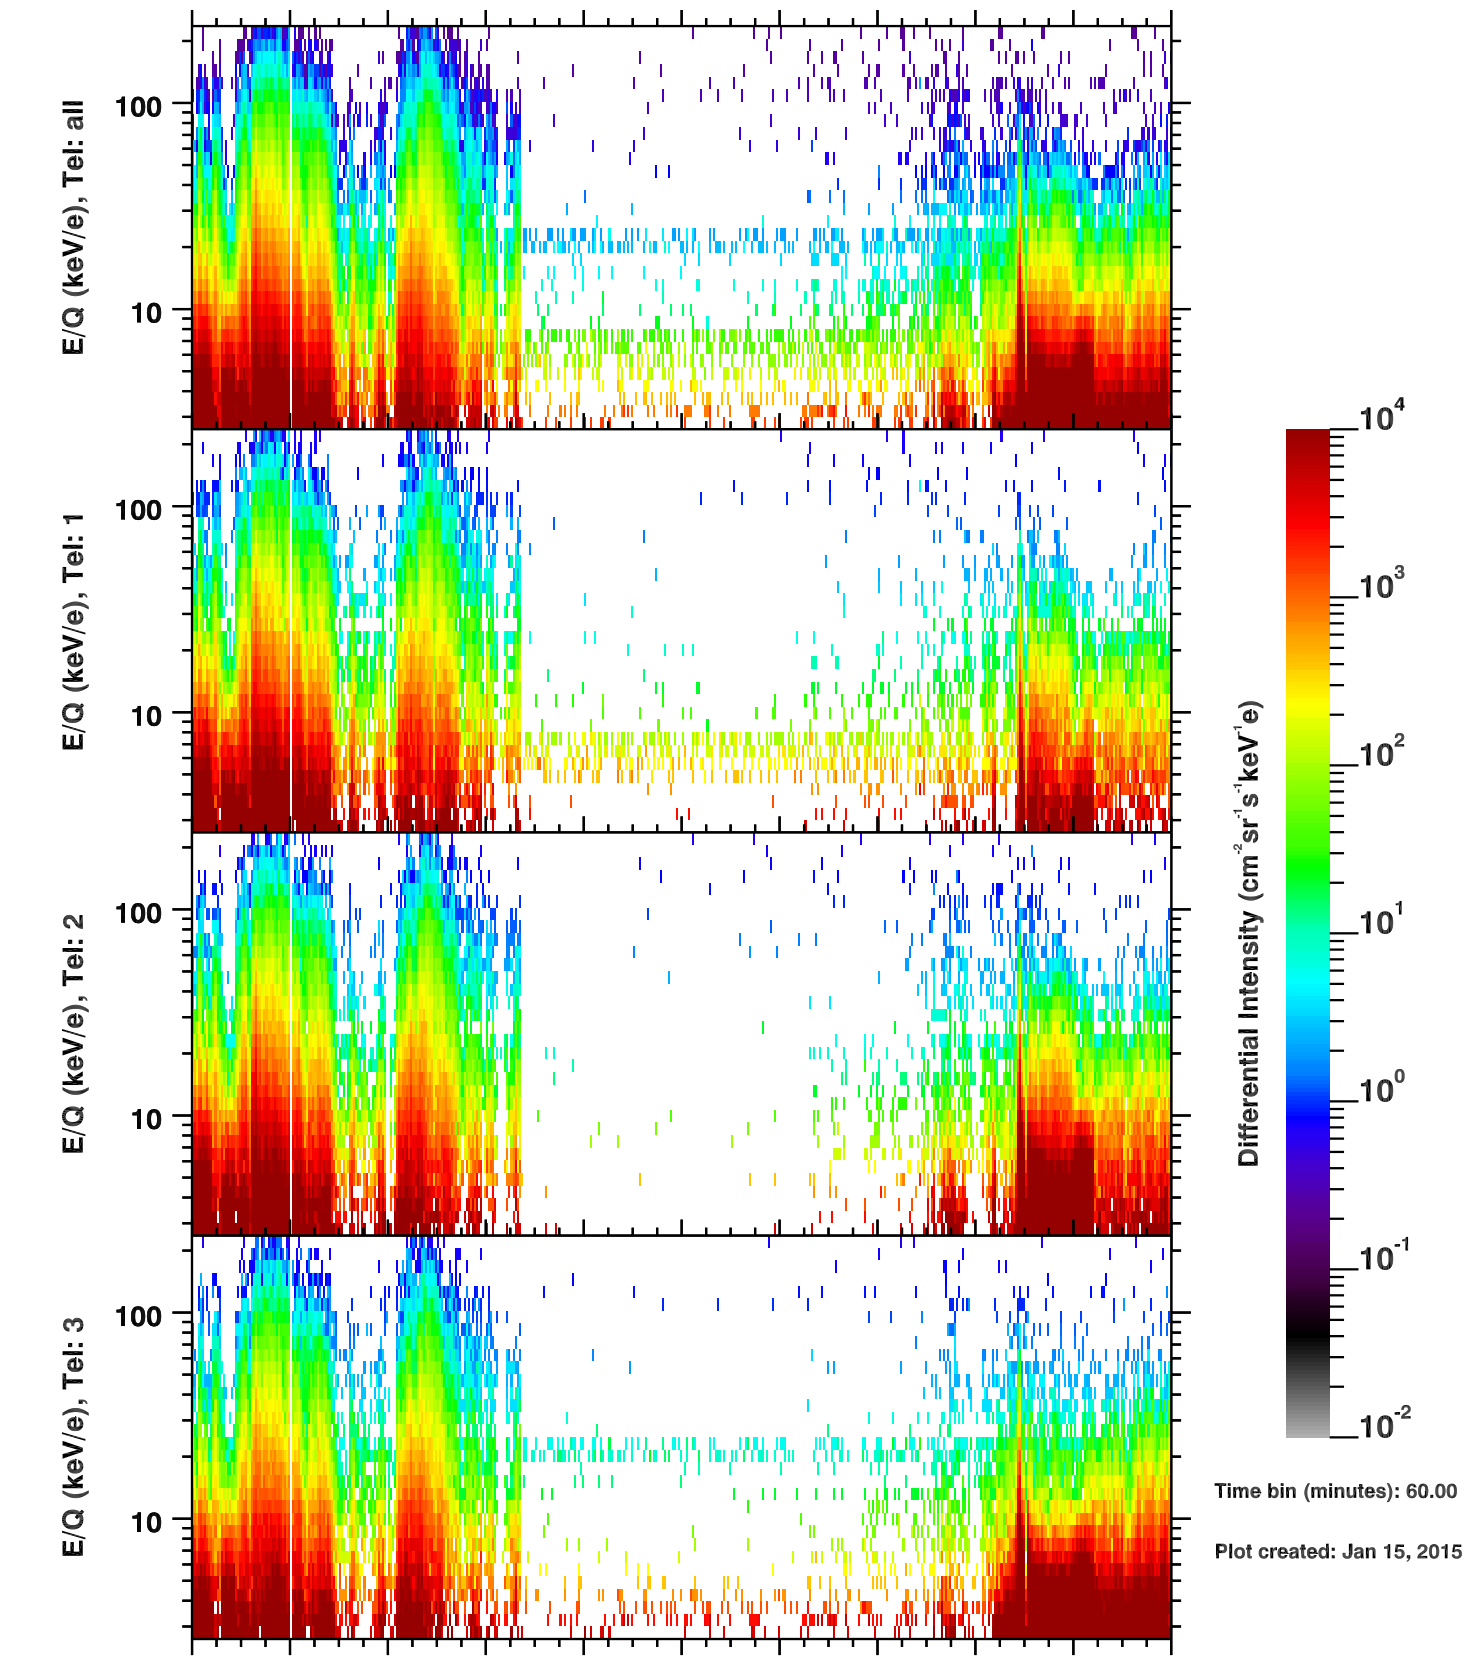

### Cassini/CHEMS | H+ Flux

Time bin (minutes): 60.00  
 Plot created: Jan 15, 2015

	340	342	344	346	348	350	352	354	356	358	360
R(Rs)	25.4	13.6	14.8	26.9	36.4	43.6	48.9	52.6	55.0	56.1	56.0
Lat(°)	13.5	-14.5	-14.8	7.1	14.1	18.0	20.7	22.7	24.2	25.5	26.6
LT(dec.h)	10.1	13.1	21.9	0.4	1.3	1.9	2.4	2.8	3.2	3.5	3.9