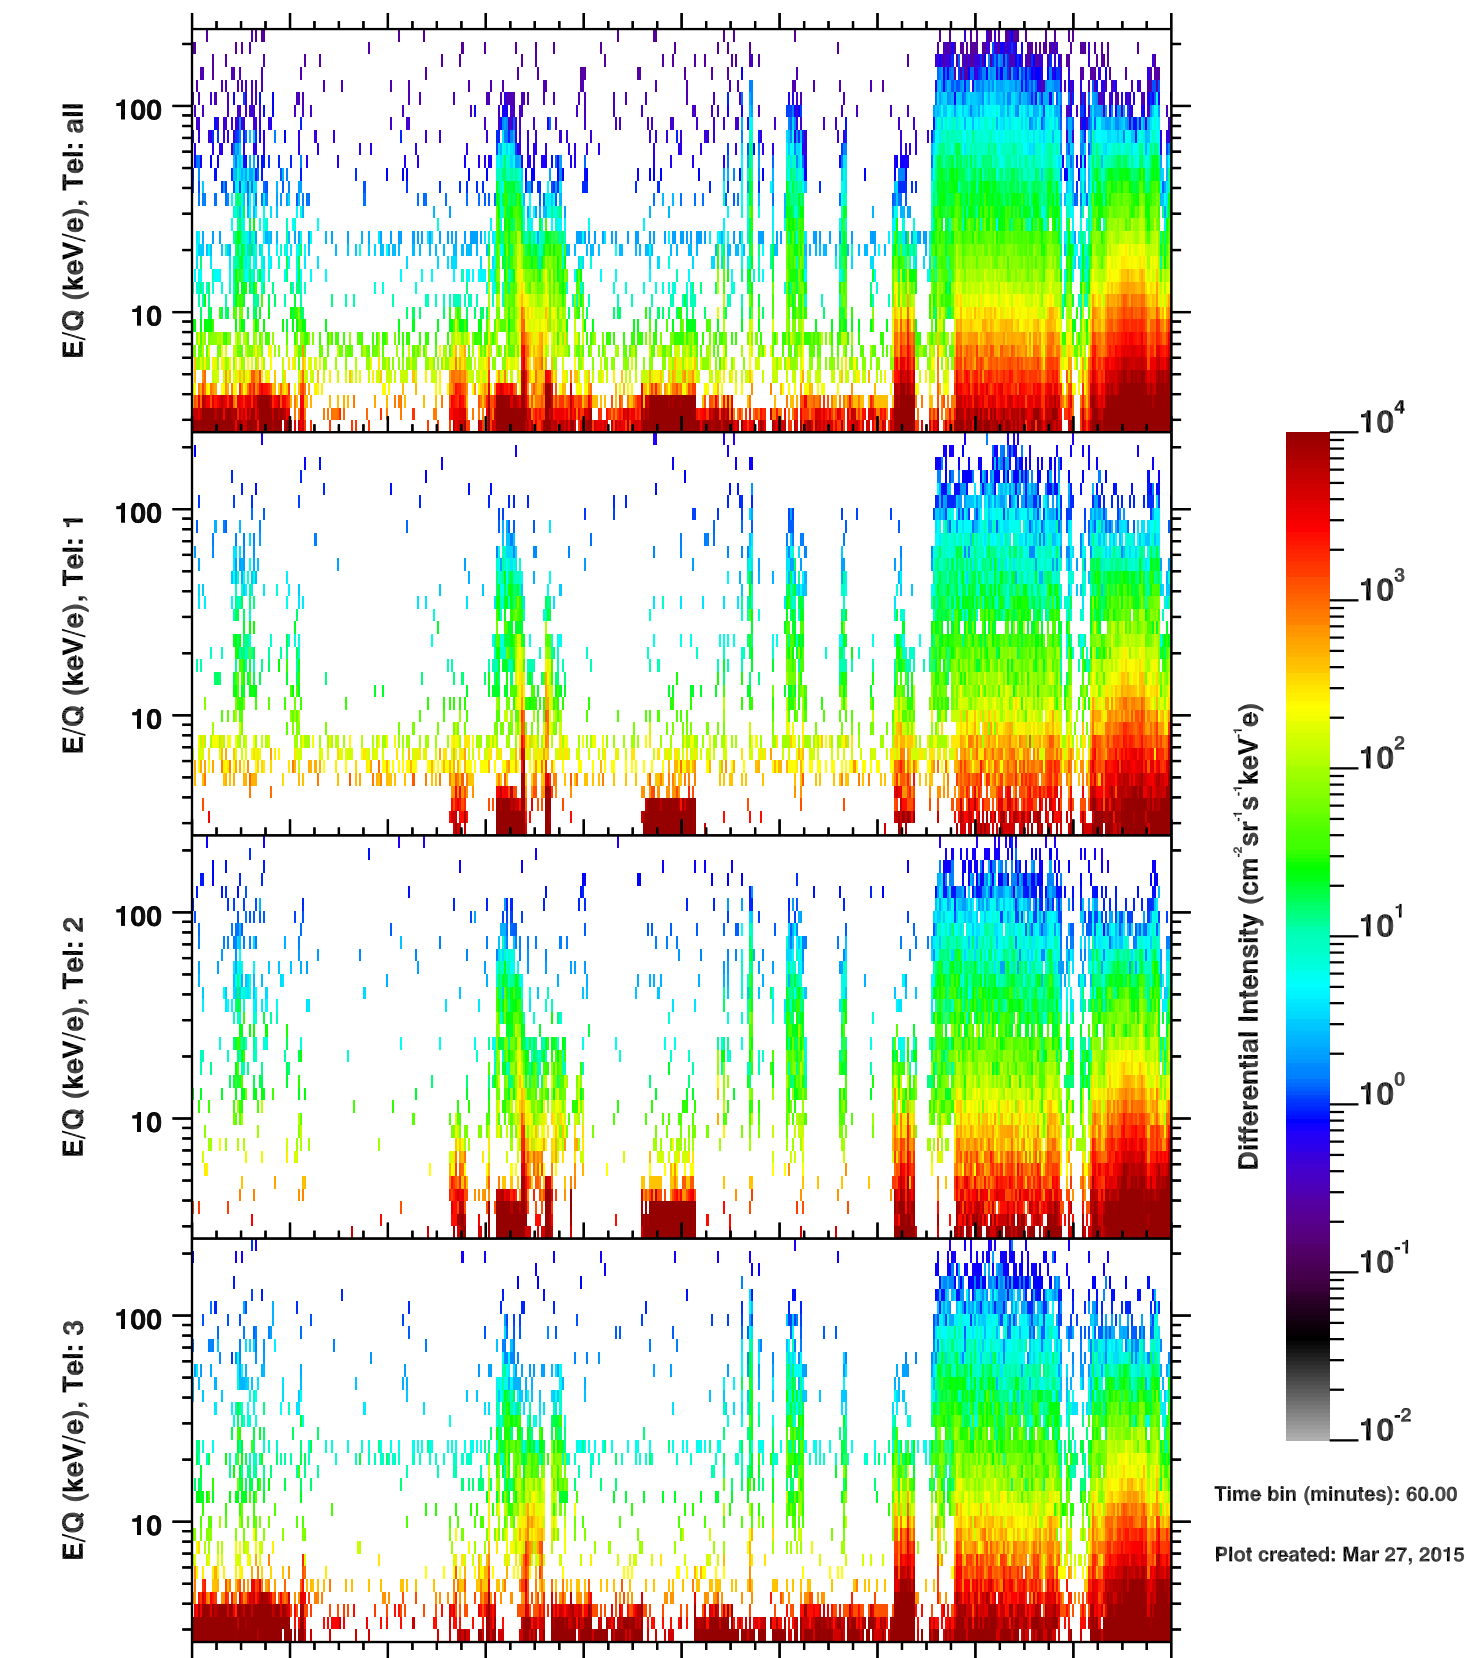

Cassini/CHEMS | H+ Flux

Time bin (minutes): 60.00

Plot created: Mar 27, 2015

	320	322	324	326	328	330	332	334	336	338	340
R(Rs)	73.3	72.6	71.1	68.9	65.9	62.1	57.3	51.5	44.4	35.8	25.4
Lat(°)	33.0	33.1	33.0	32.8	32.4	31.8	30.9	29.4	27.0	22.7	13.5
LT(dec.h)	5.2	5.5	5.8	6.1	6.4	6.7	7.1	7.5	8.1	8.9	10.1