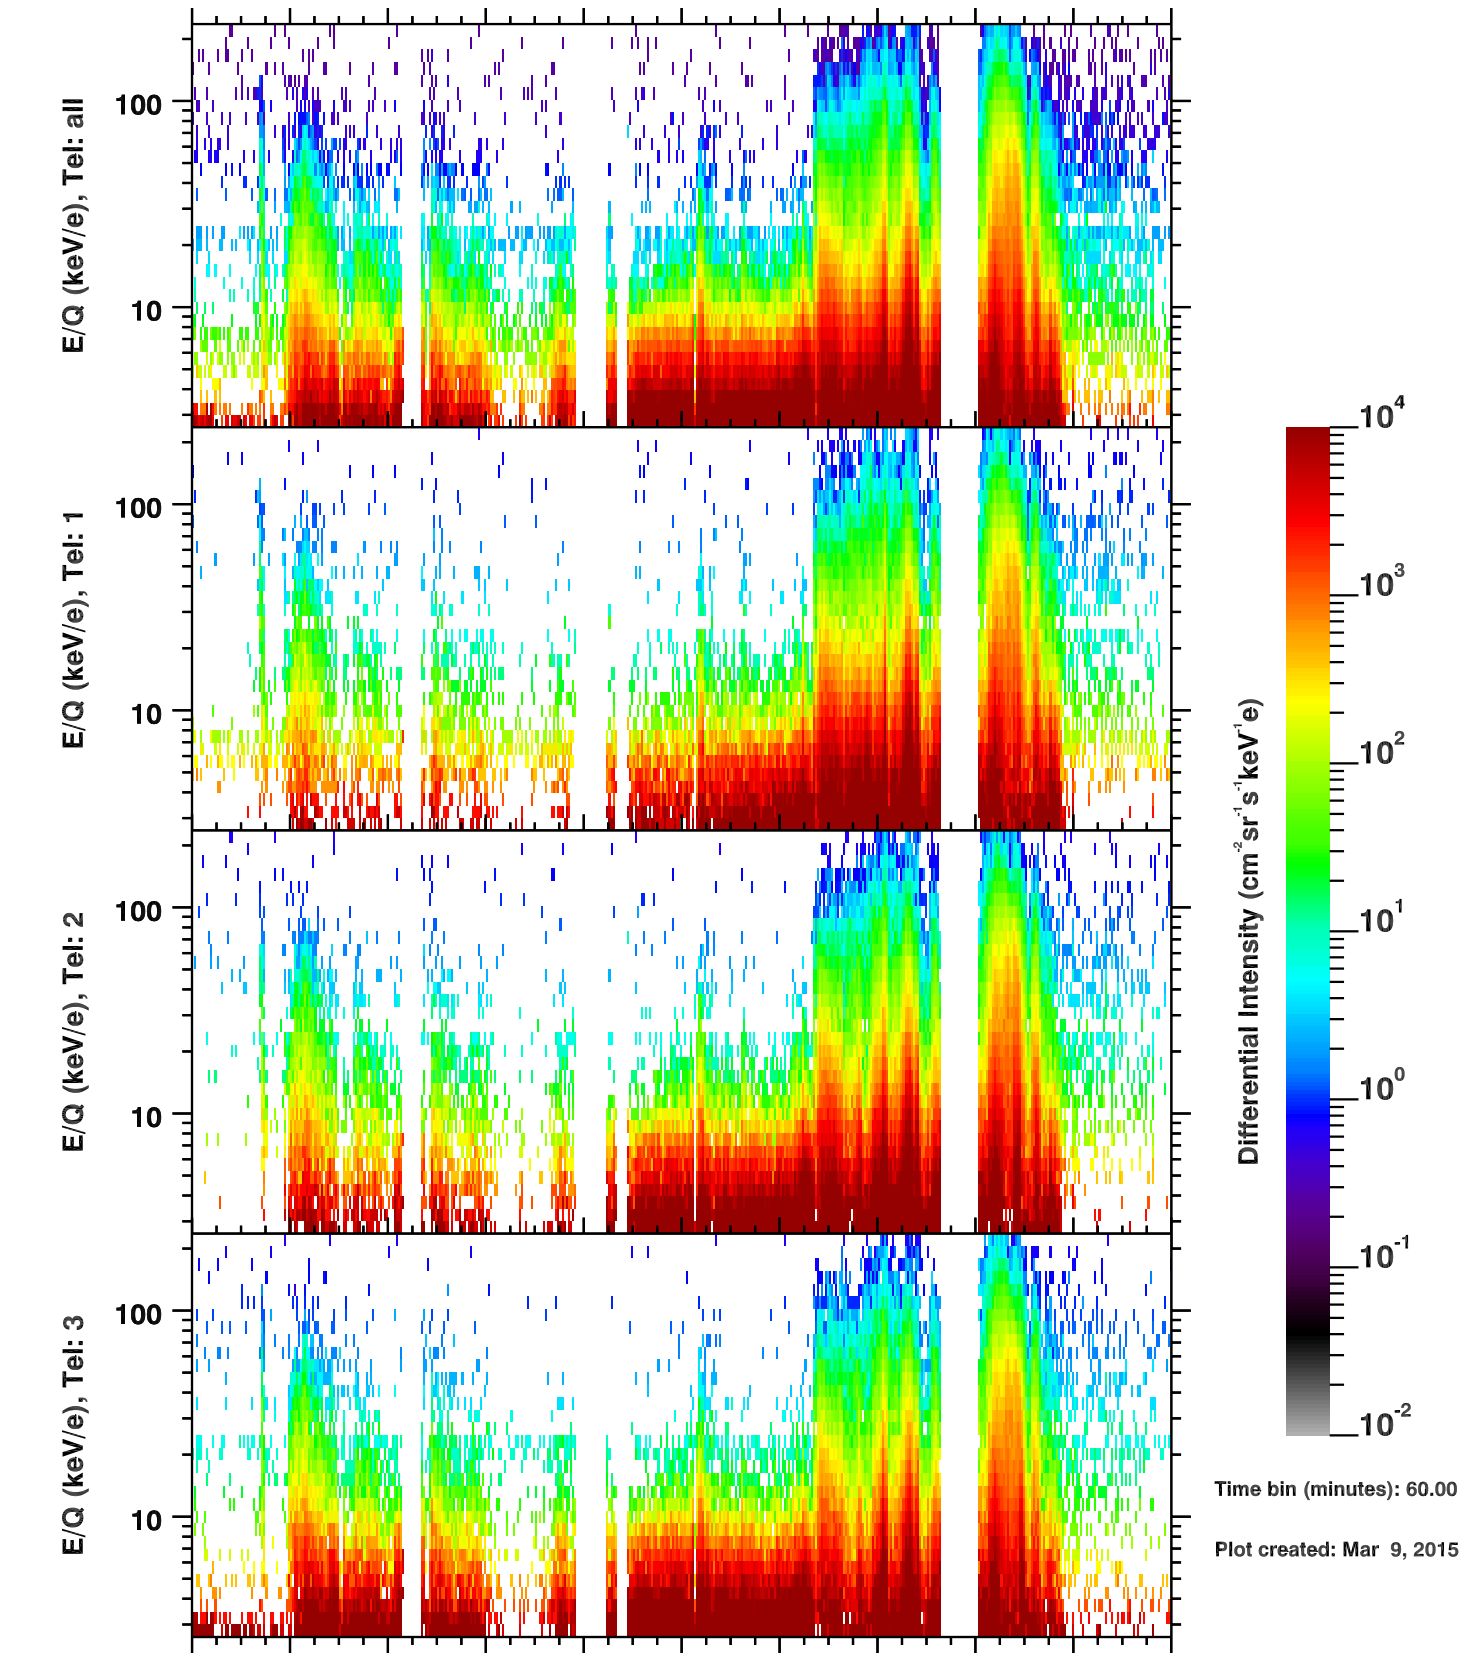

Cassini/CHEMS | H+ Flux

Time bin (minutes): 60.00

Plot created: Mar 9, 2015

	280	282	284	286	288	290	292	294	296	298	300
R(Rs)	52.8	51.6	49.1	45.3	40.0	33.0	23.9	13.6	14.6	25.7	36.1
Lat(°)	40.2	40.3	39.7	38.1	35.2	29.4	17.1	-17.9	-21.0	8.1	17.8
LT(dec.h)	5.3	5.9	6.5	7.1	7.9	8.9	10.2	13.1	21.8	0.5	1.6