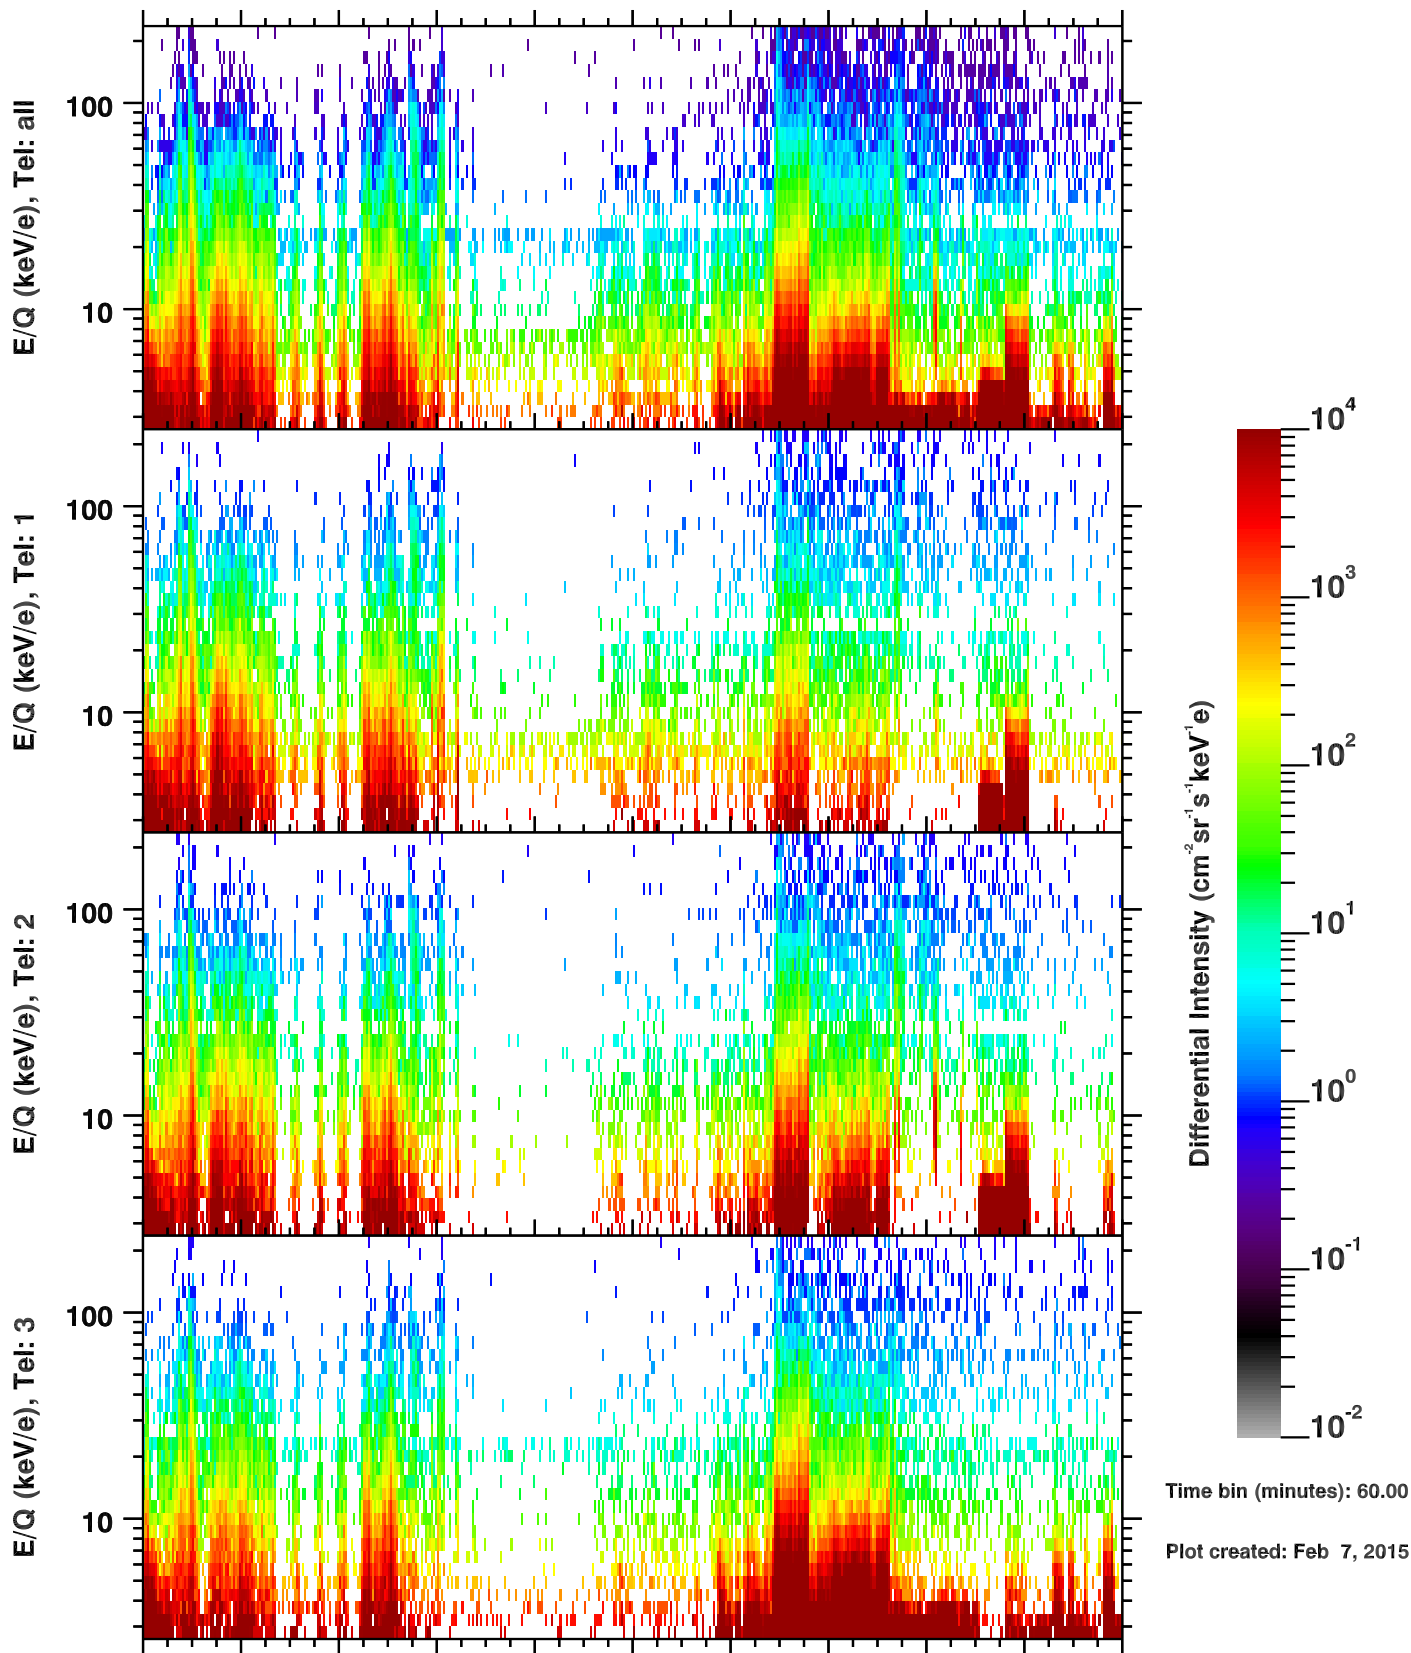

Cassini/CHEMS | H+ Flux

Time bin (minutes): 60.00

Plot created: Feb 7, 2015

	260	262	264	266	268	270	272	274	276	278	280
R(Rs)	23.9	15.3	15.4	24.5	33.4	40.3	45.5	49.3	51.7	52.8	52.8
Lat(°)	4.5	-30.6	-25.5	8.9	22.0	29.0	33.3	36.3	38.2	39.5	40.2
LT(dec.h)	11.4	14.2	21.8	0.4	1.6	2.4	3.1	3.6	4.2	4.7	5.3