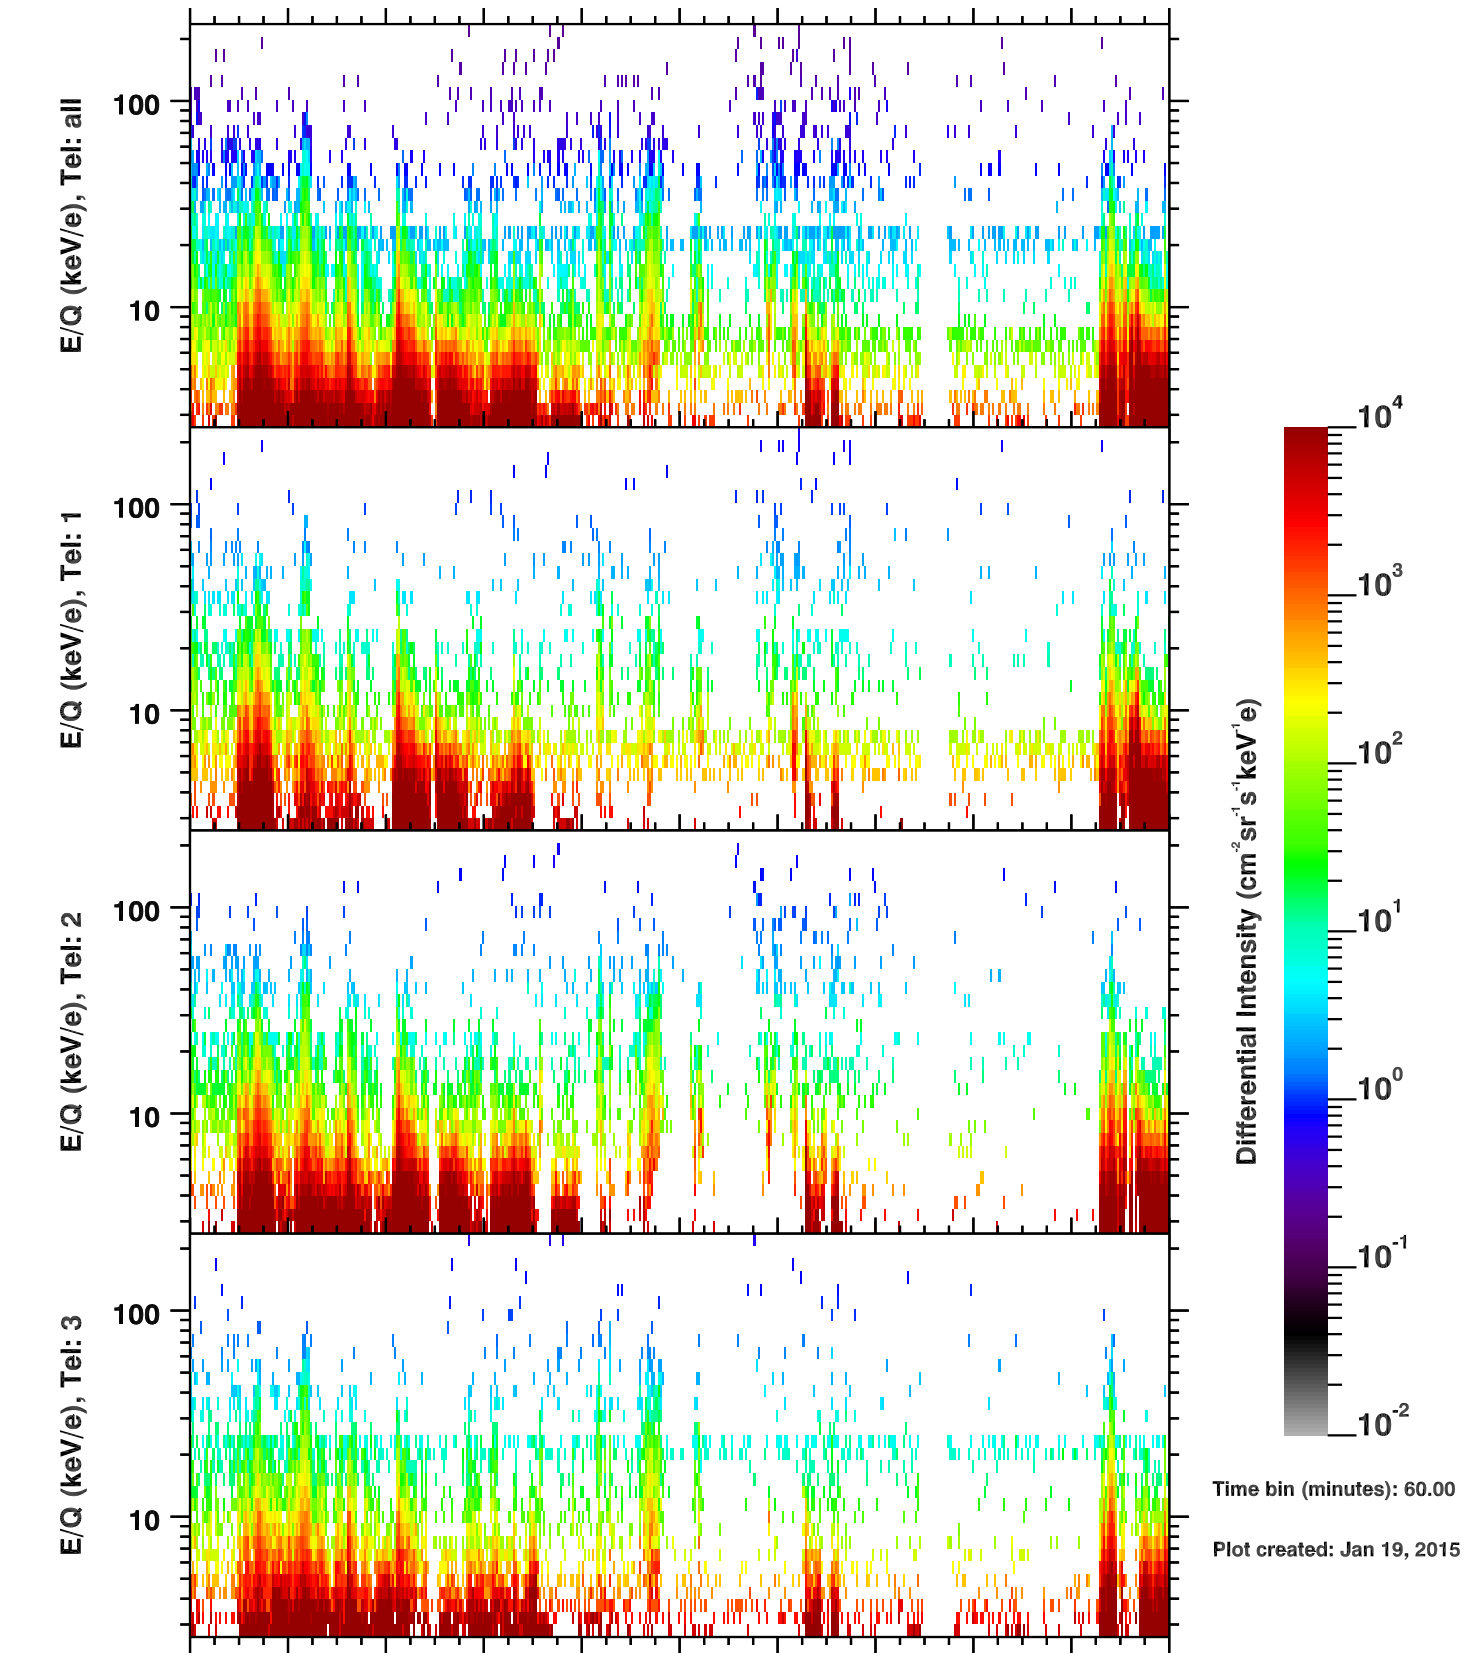

Cassini/CHEMS | H+ Flux

Time bin (minutes): 60.00
 Plot created: Jan 19, 2015

	240	242	244	246	248	250	252	254	256	258	260
R(Rs)	43.4	47.1	49.5	50.7	50.7	49.6	47.3	43.6	38.6	32.1	23.9
Lat(°)	39.6	42.6	44.1	44.6	44.0	42.6	40.1	36.3	30.4	21.2	4.5
LT(dec.h)	3.6	4.3	5.1	5.8	6.4	7.1	7.8	8.5	9.3	10.2	11.4