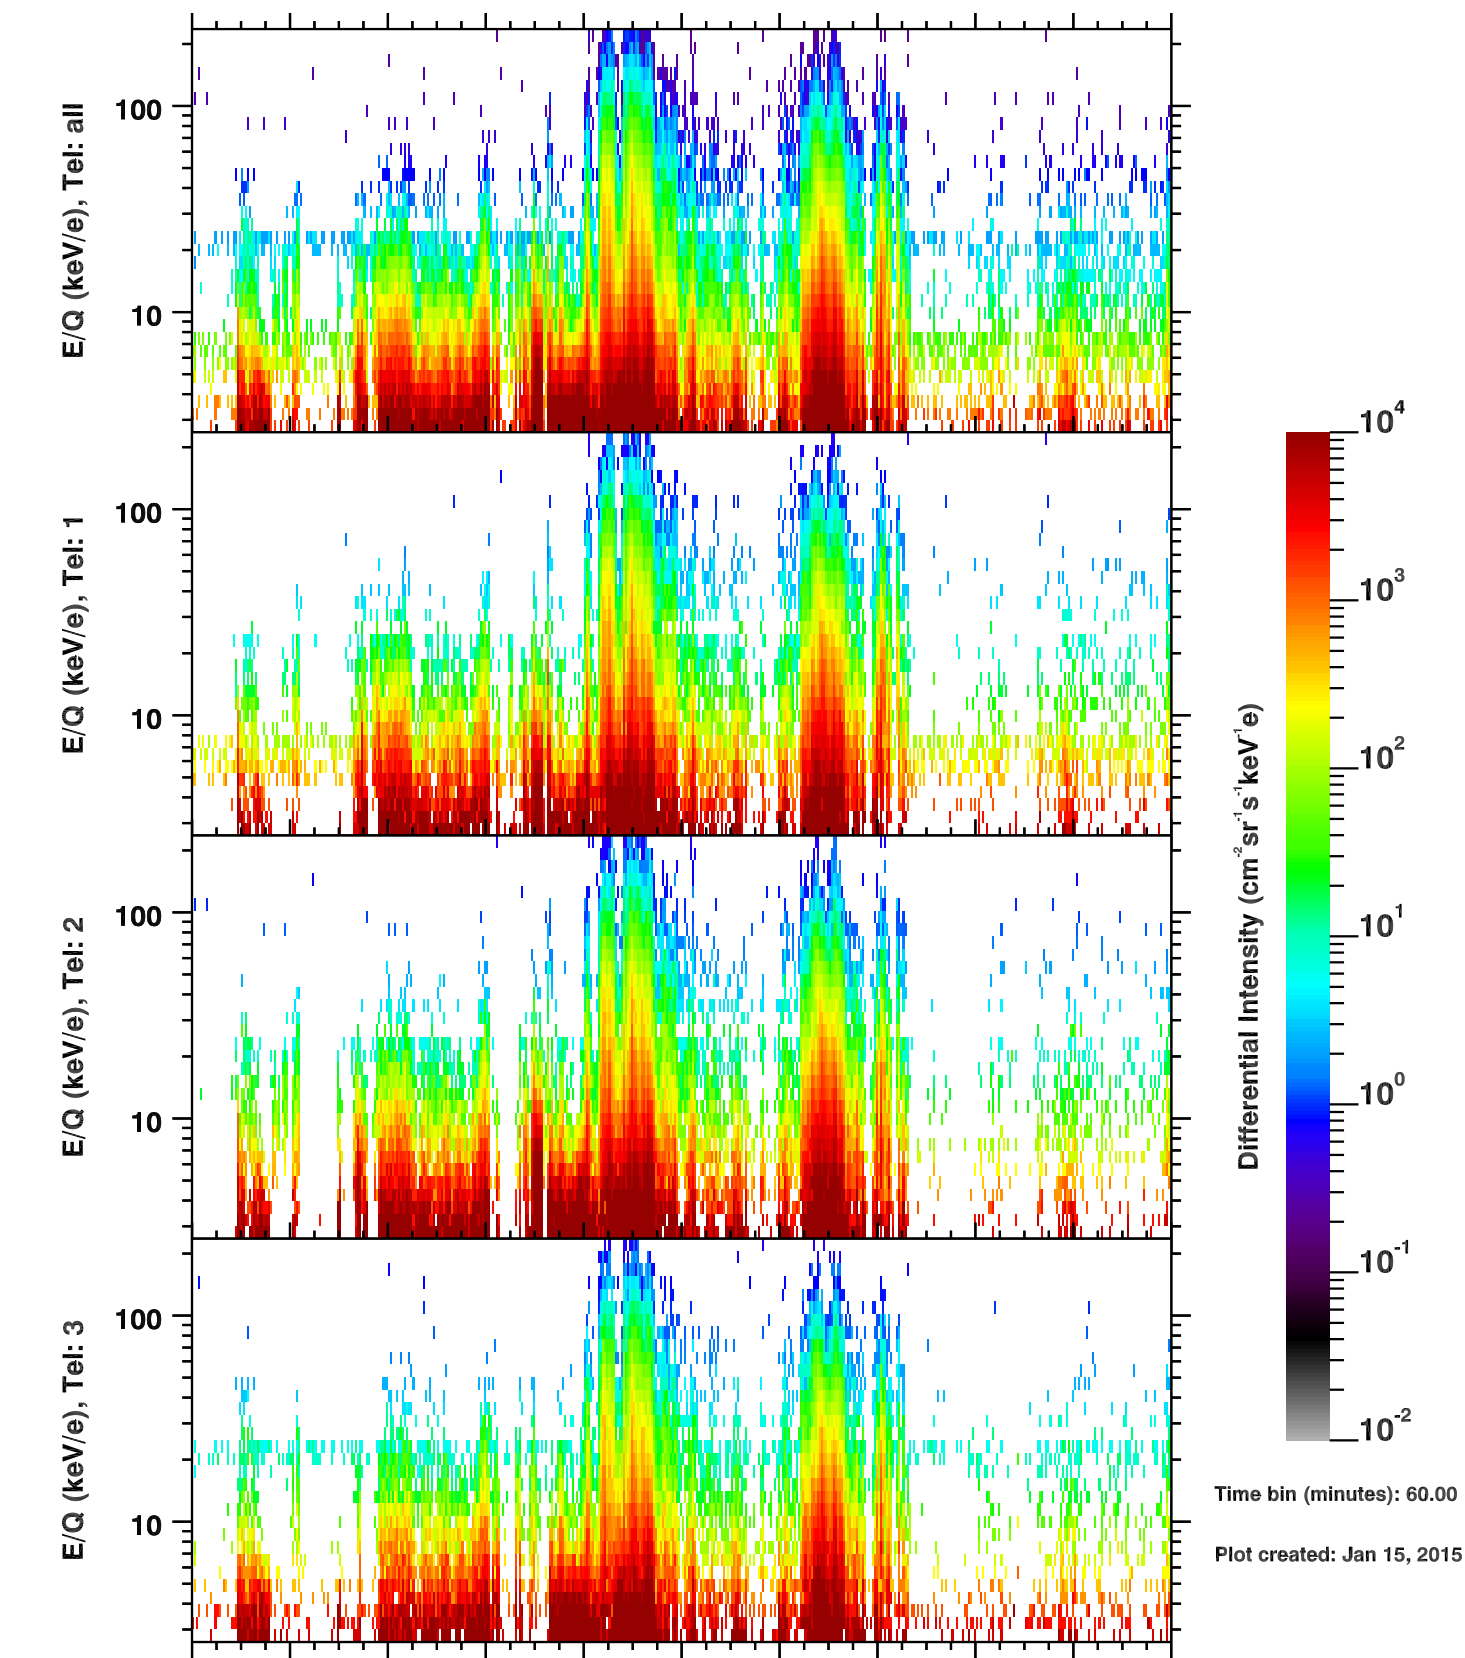

Cassini/CHEMS | H+ Flux

Time bin (minutes): 60.00

Plot created: Jan 15, 2015

	220	222	224	226	228	230	232	234	236	238	240
R(Rs)	45.2	42.0	37.4	31.6	24.6	17.8	16.7	23.4	31.7	38.3	43.4
Lat(°)	34.0	27.4	18.6	6.3	-12.8	-42.0	-29.0	9.1	25.9	34.6	39.6
LT(dec.h)	9.3	9.9	10.6	11.4	12.6	15.4	21.8	0.4	1.7	2.7	3.6