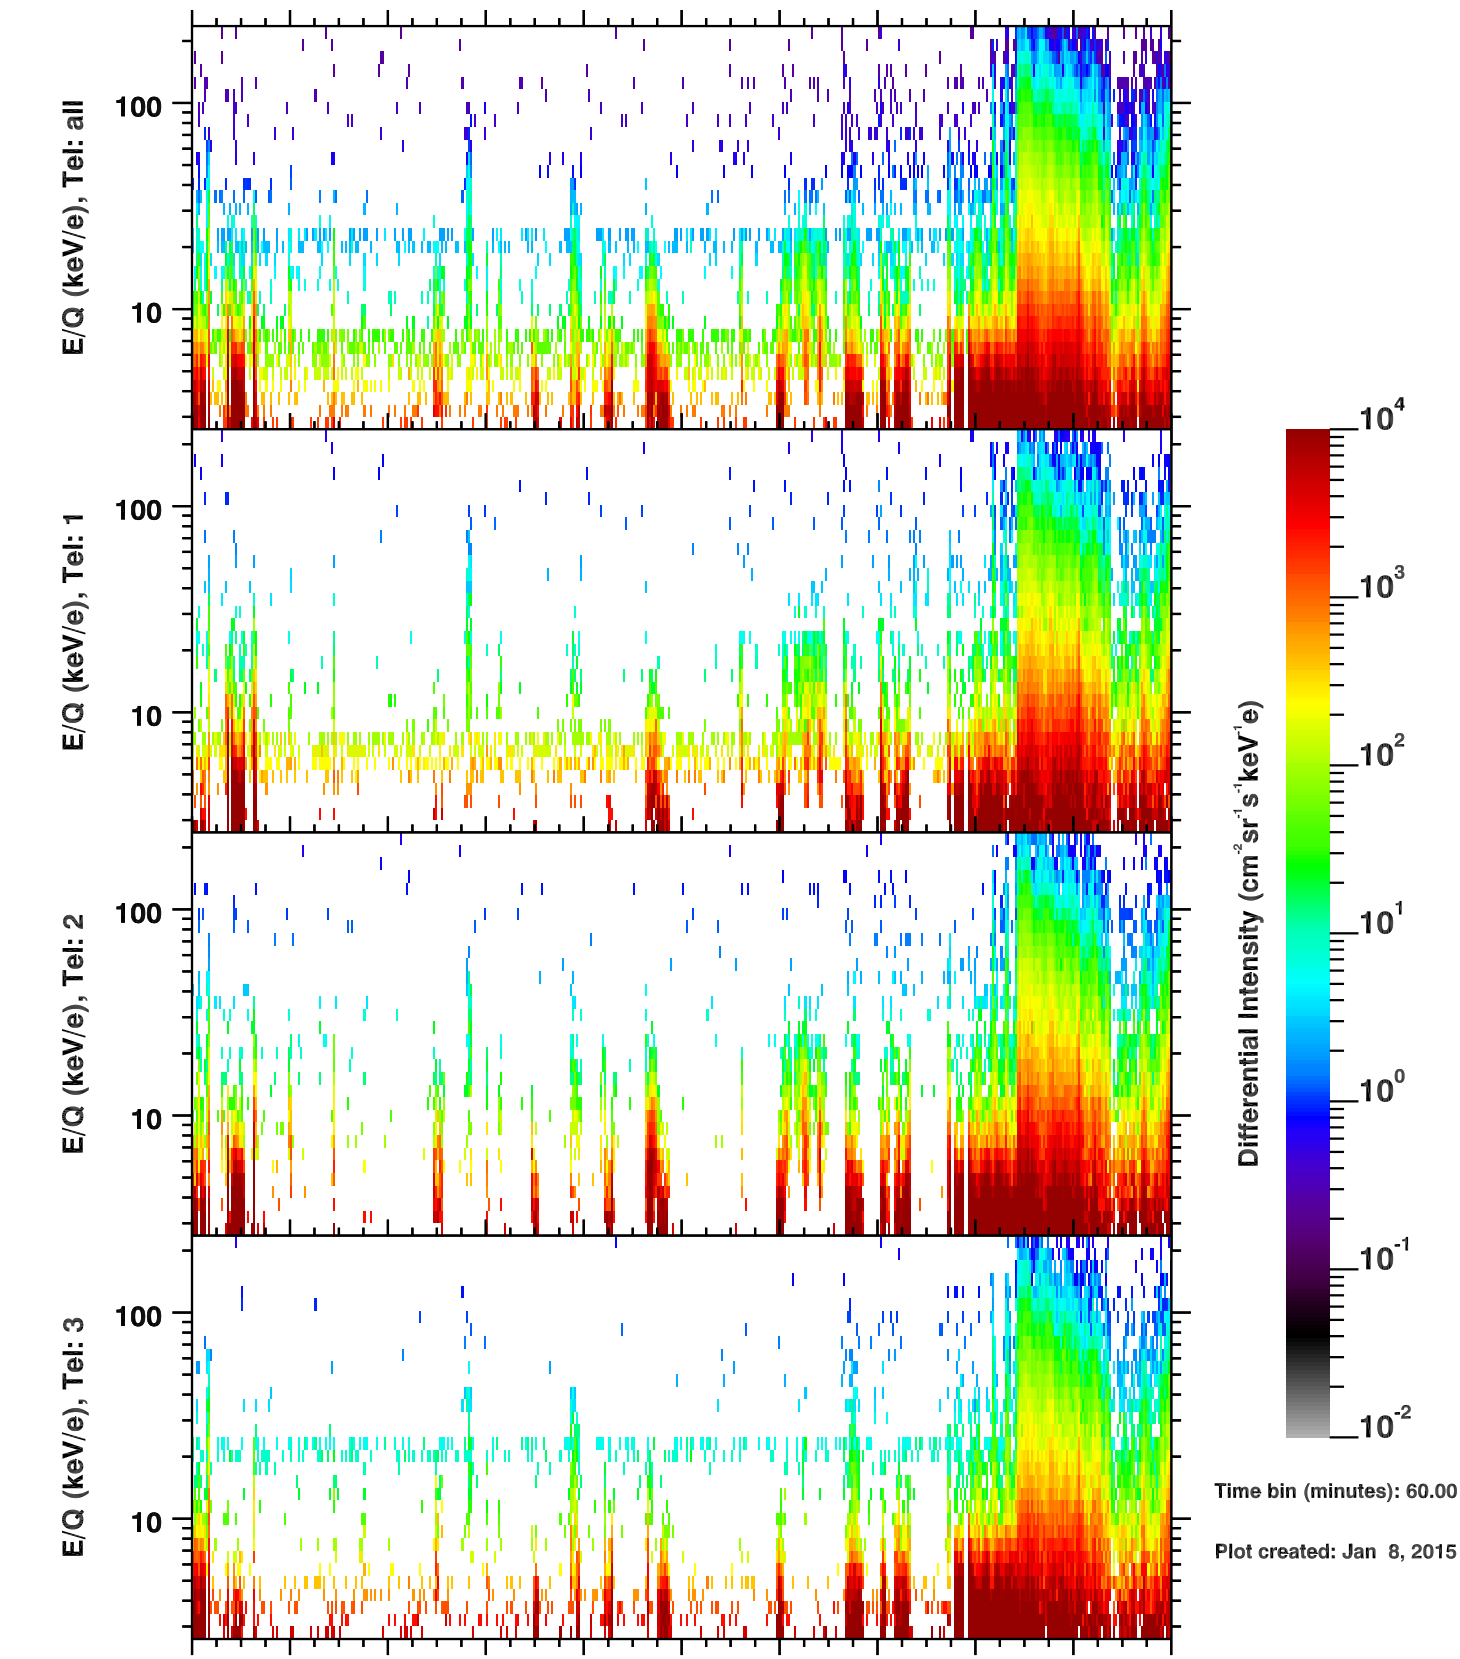

### Cassini/CHEMS | H+ Flux

Time bin (minutes): 60.00  
 Plot created: Jan 8, 2015

	180	182	184	186	188	190	192	194	196	198	200
R(Rs)	47.9	49.2	49.4	48.4	46.2	42.9	38.2	32.1	24.6	17.0	15.8
Lat(°)	46.5	46.1	44.6	41.9	38.1	32.9	25.5	14.7	-3.2	-34.9	-31.1
LT(dec.h)	5.7	6.5	7.3	8.0	8.7	9.4	10.1	10.9	12.1	14.6	21.5