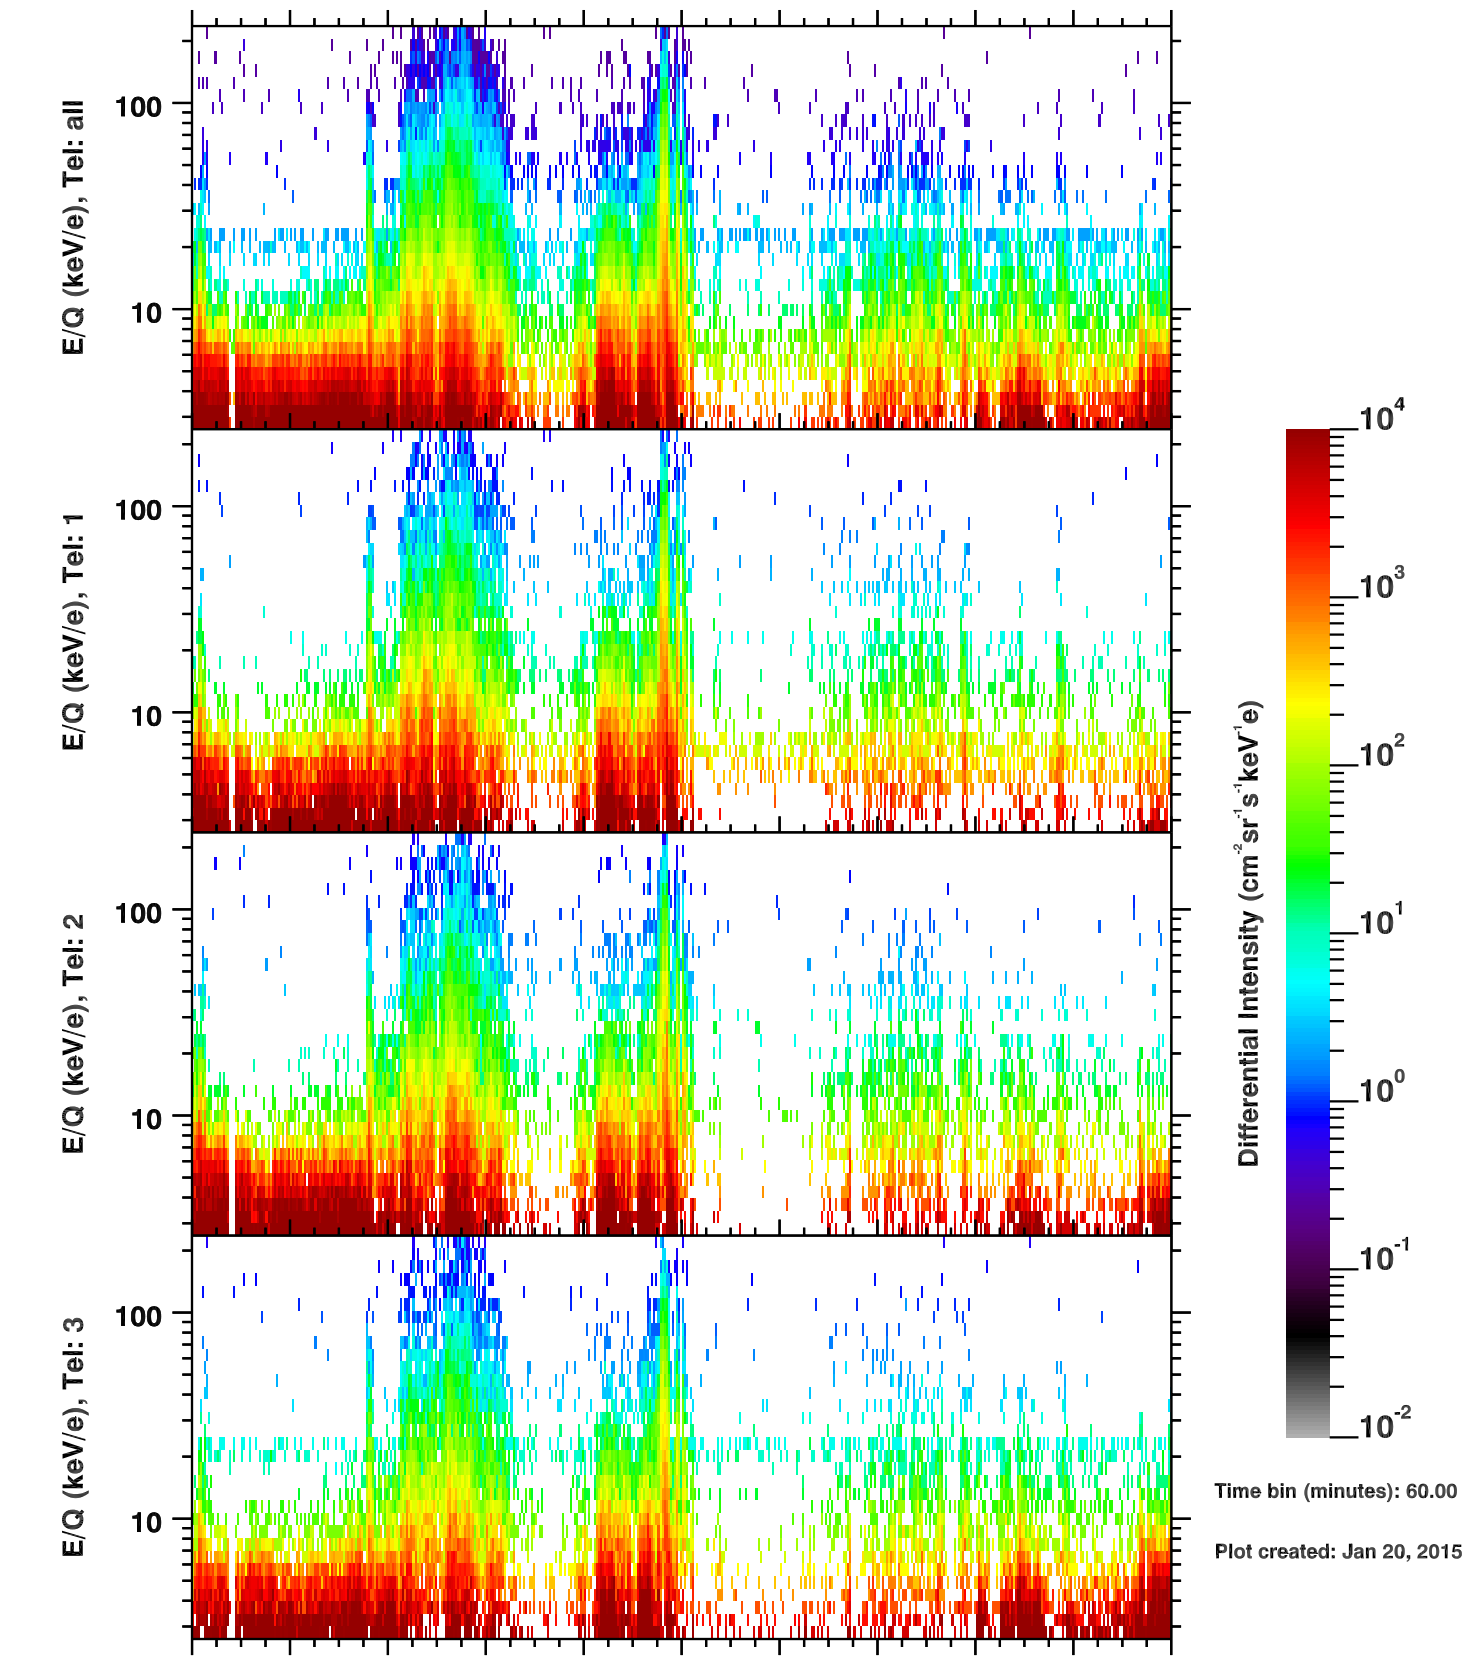

Cassini/CHEMS | H+ Flux

Time bin (minutes): 60.00
 Plot created: Jan 20, 2015

	160	162	164	166	168	170	172	174	176	178	180
R(Rs)	39.5	33.2	25.2	16.4	14.4	22.3	30.1	36.6	41.7	45.4	47.9
Lat(°)	32.0	23.6	8.7	-22.8	-33.5	6.5	26.6	36.9	42.6	45.4	46.5
LT(dec.h)	9.3	10.2	11.3	13.6	21.1	0.3	1.8	2.9	4.0	4.9	5.7