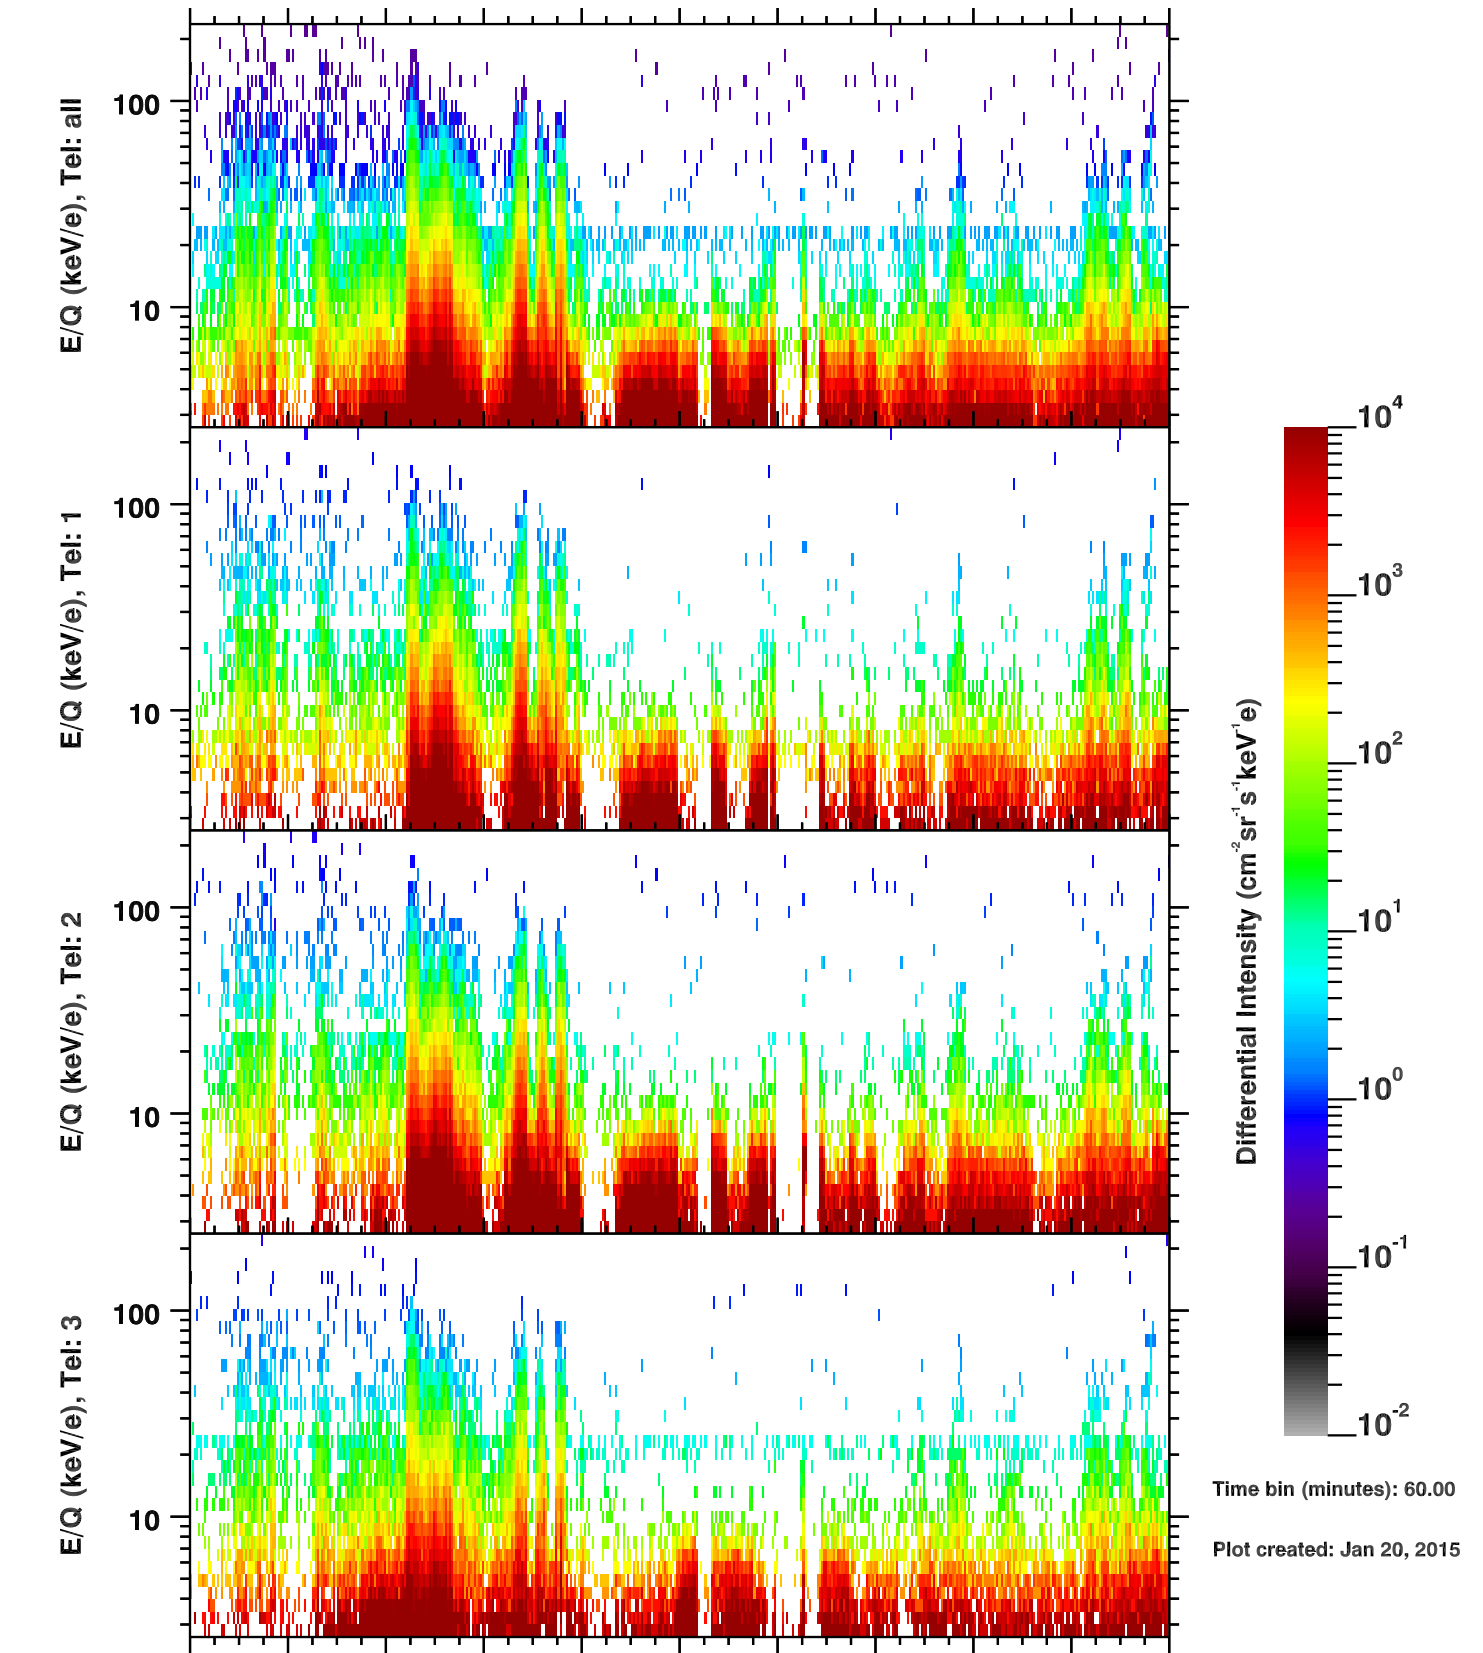

# Cassini/CHEMS | H+ Flux

Time bin (minutes): 60.00

Plot created: Jan 20, 2015

	140	142	144	146	148	150	152	154	156	158	160
R(Rs)	30.5	37.4	42.8	46.6	49.2	50.6	50.8	49.9	47.7	44.3	39.5
Lat(°)	23.2	32.8	38.4	41.7	43.5	44.3	44.1	42.9	40.7	37.3	32.0
LT(dec.h)	1.7	2.8	3.6	4.4	5.1	5.8	6.5	7.2	7.8	8.5	9.3