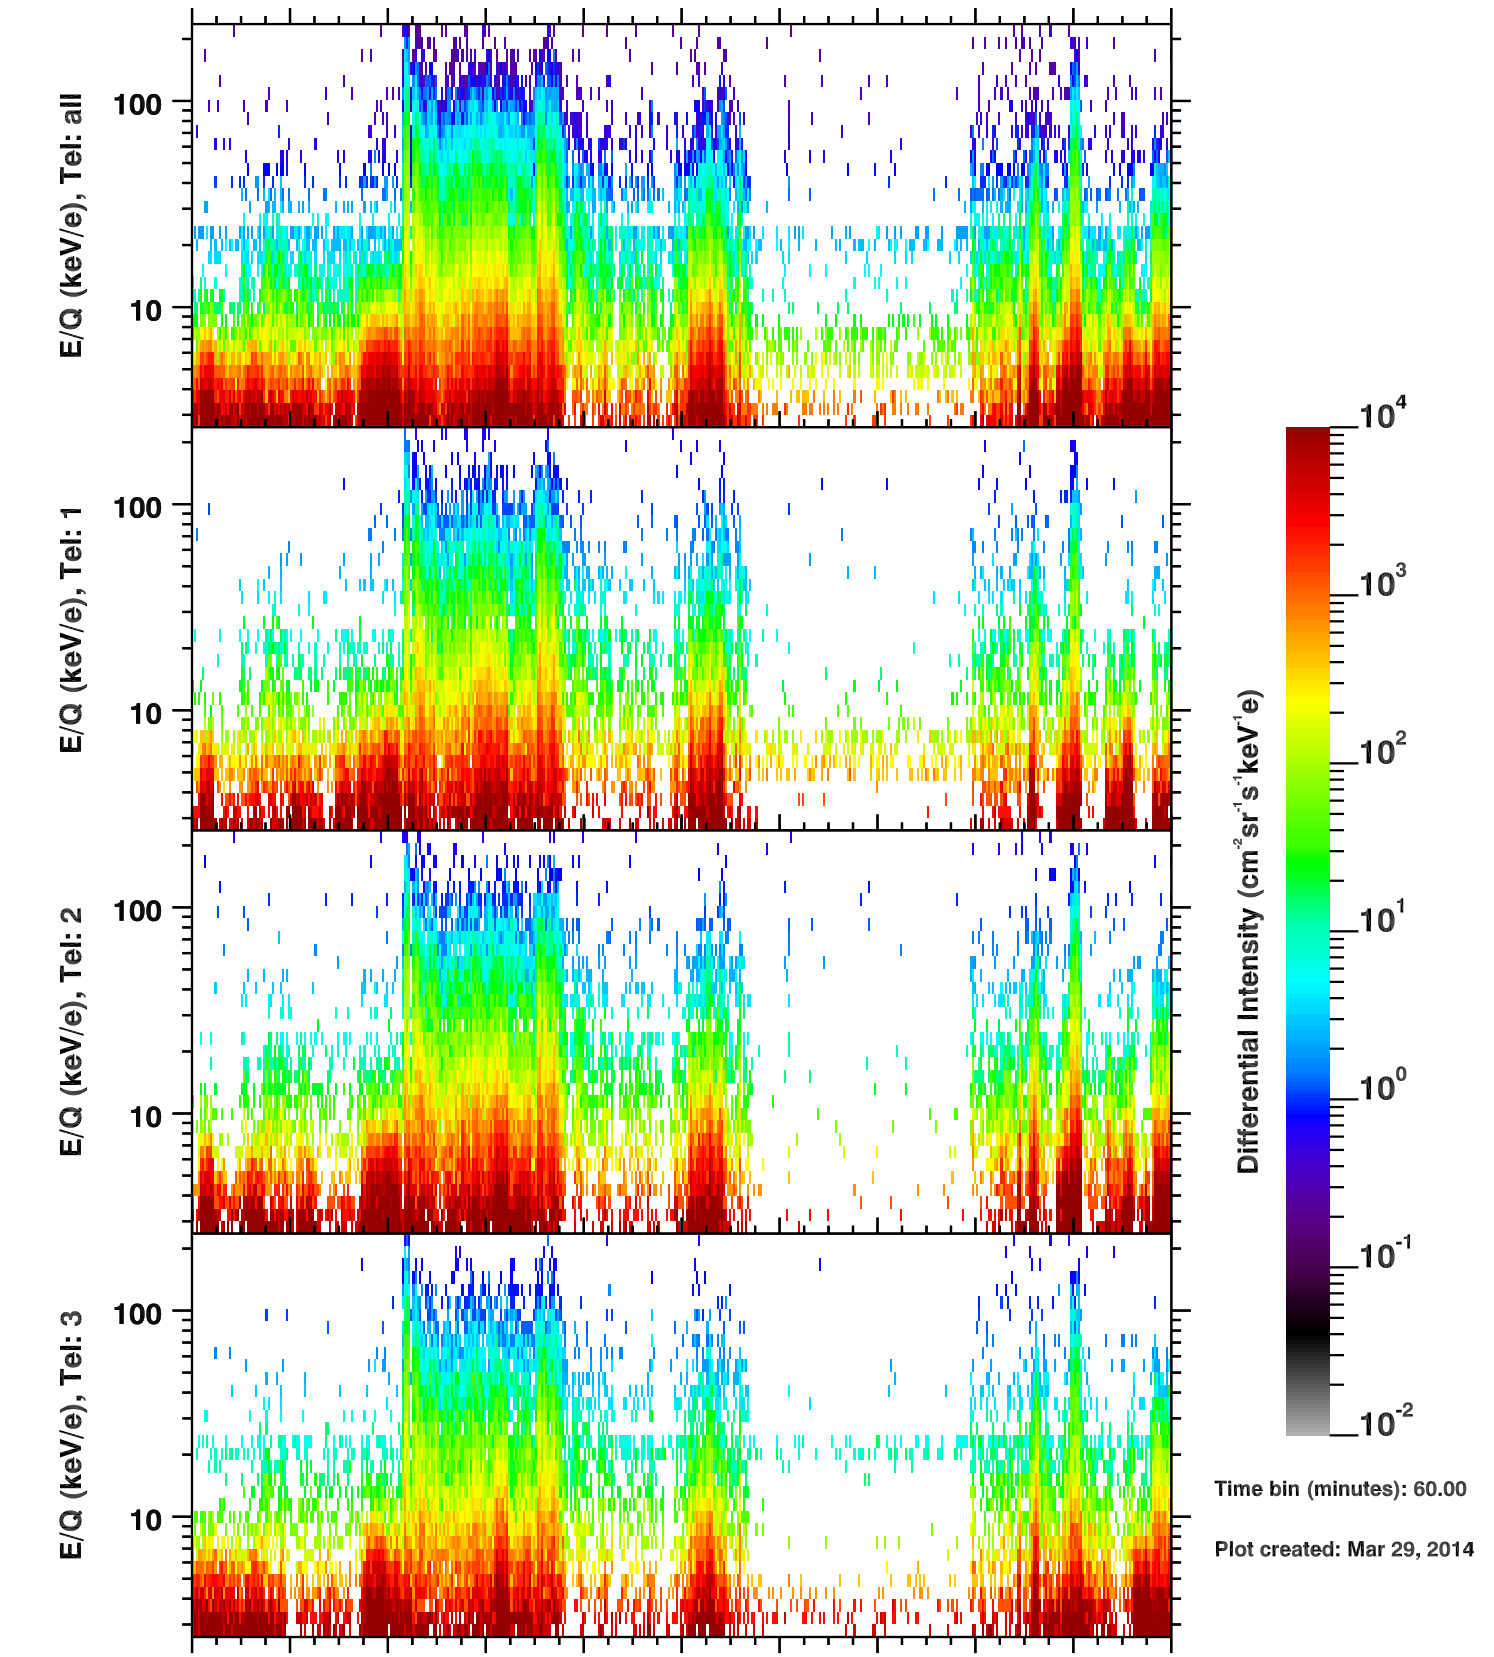

Cassini/CHEMS | H+ Flux

Time bin (minutes): 60.00

Plot created: Mar 29, 2014

	60	62	64	66	68	70	72	74	76	78	80
R(Rs)	38.3	32.8	26.0	18.8	14.3	20.4	28.6	35.7	41.2	45.3	48.1
Lat(°)	45.4	38.5	24.0	-5.7	-45.4	-14.4	9.1	22.0	30.1	35.8	39.9
LT(dec.h)	7.9	9.2	10.6	12.6	18.0	23.2	0.8	1.7	2.5	3.2	3.8