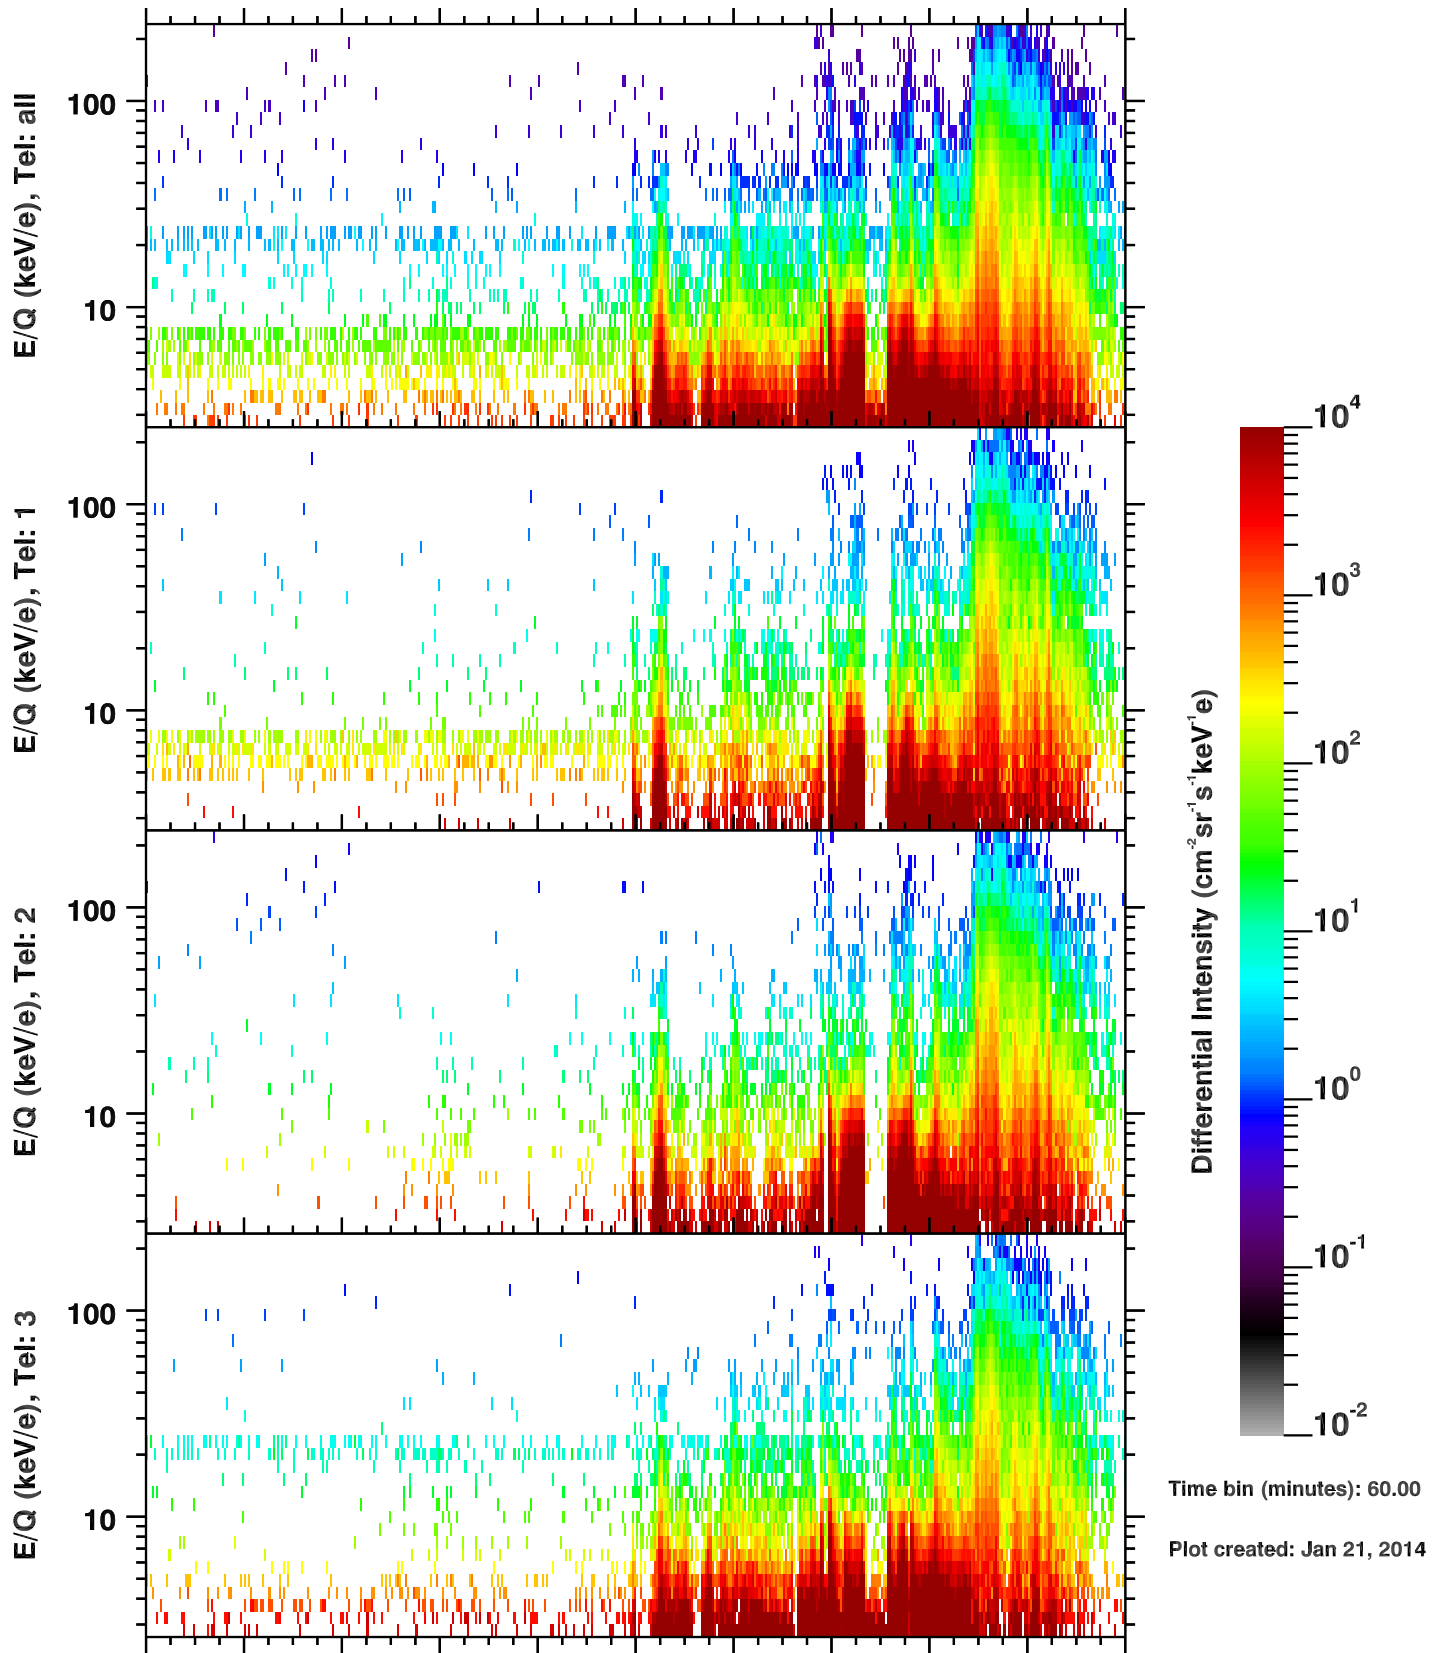

Cassini/CHEMS | H+ Flux

Time bin (minutes): 60.00

Plot created: Jan 21, 2014

	350	352	354	356	358	360	362	364	1	3	5
R(Rs)	44.4	44.8	44.3	42.7	40.1	36.4	31.8	26.5	21.6	18.4	20.0
Lat(°)	11.7	19.9	27.7	35.4	42.8	49.0	51.2	43.1	17.9	-23.4	-50.1
LT(dec.h)	1.0	1.5	2.0	2.7	3.6	4.8	6.7	9.1	11.4	13.8	18.5