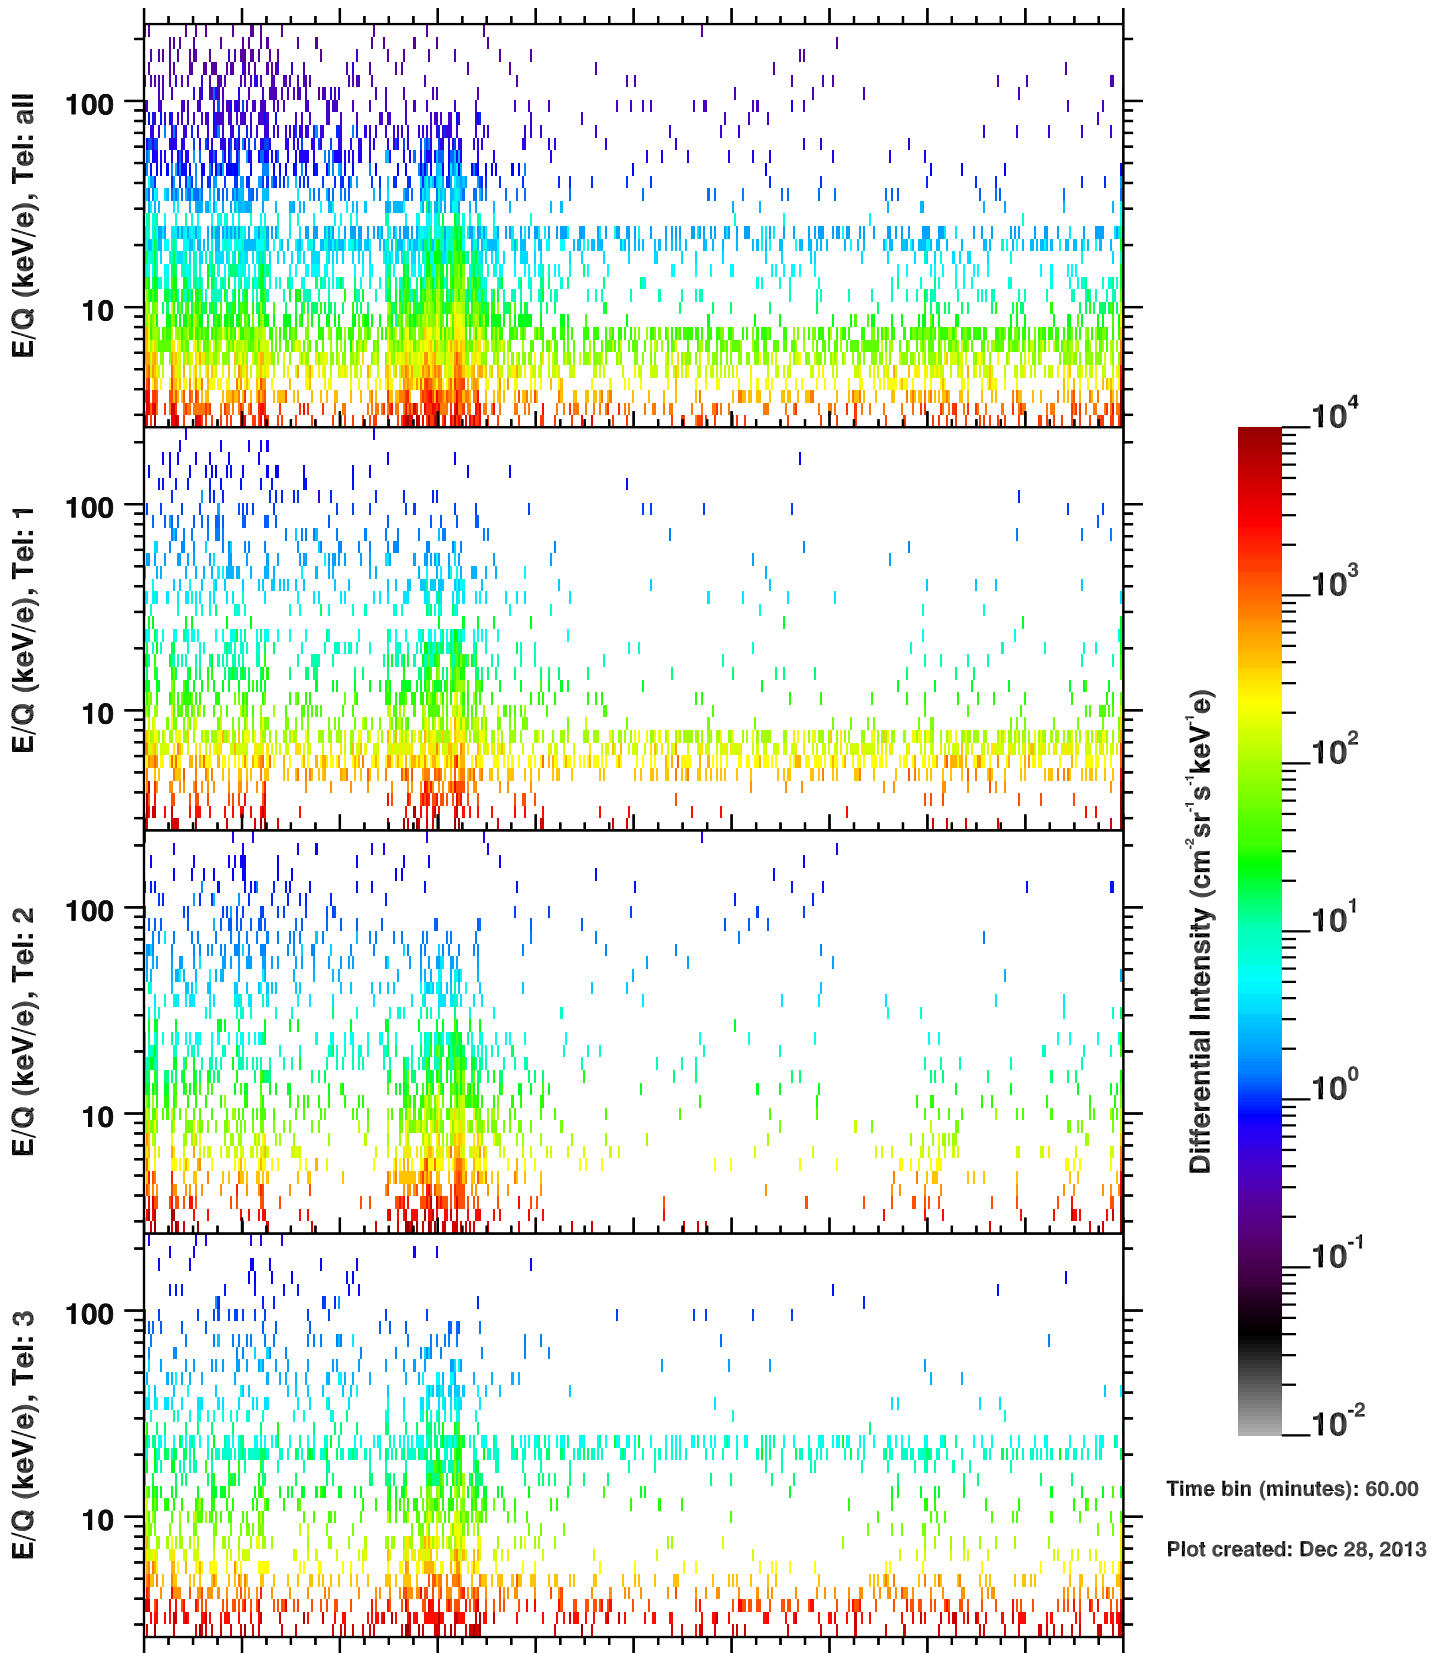

Cassini/CHEMS | H+ Flux

Time bin (minutes): 60.00

Plot created: Dec 28, 2013

	340	342	344	346	348	350	352	354	356	358	360
R(Rs)	27.1	32.4	36.9	40.4	42.9	44.4	44.8	44.3	42.7	40.1	36.4
Lat(°)	-45.2	-30.7	-17.7	-6.7	3.0	11.7	19.9	27.7	35.4	42.8	49.0
LT(dec.h)	20.8	22.5	23.4	0.0	0.5	1.0	1.5	2.0	2.7	3.6	4.8