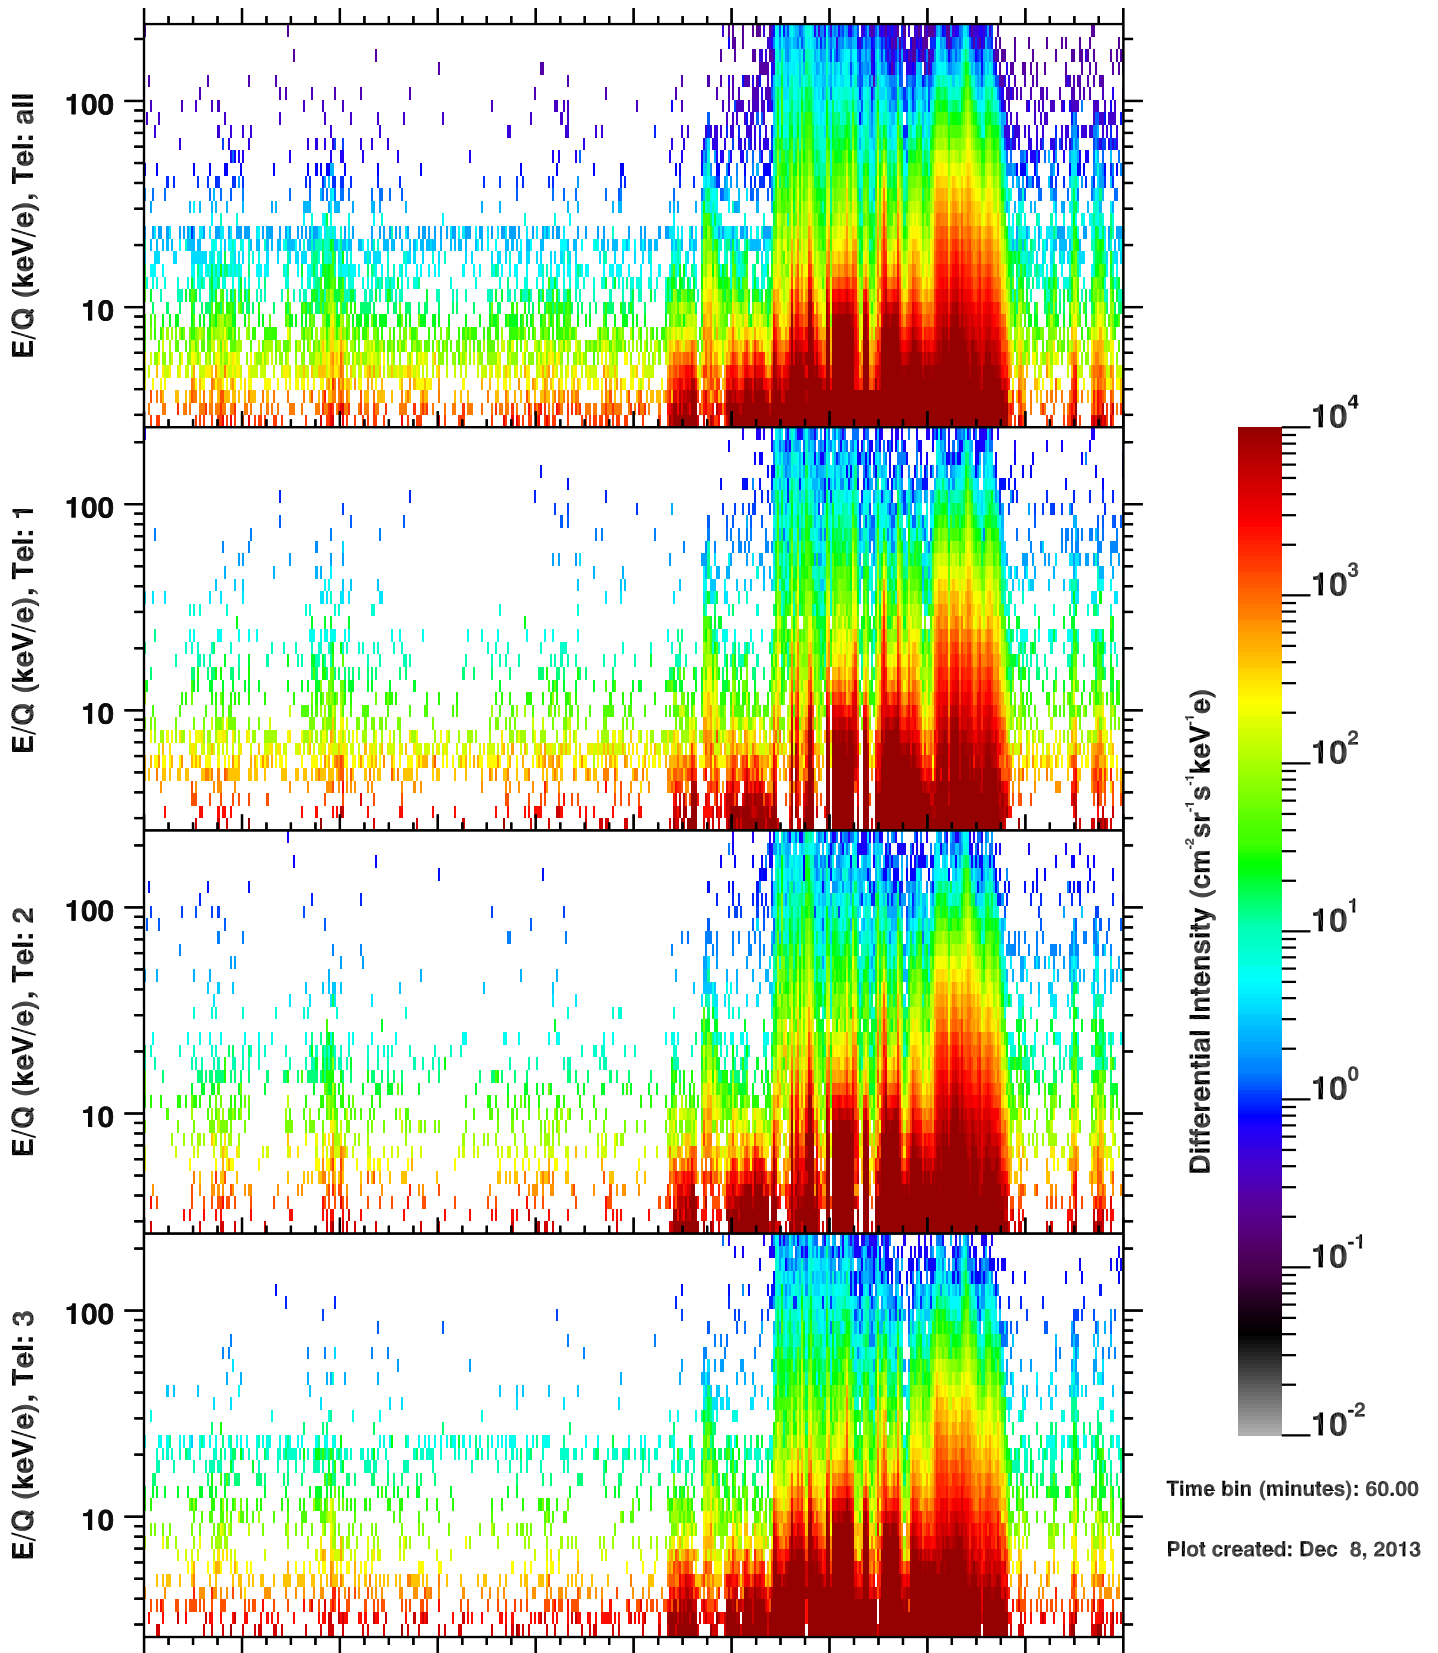

Cassini/CHEMS | H+ Flux

Time bin (minutes): 60.00

Plot created: Dec 8, 2013

	320	322	324	326	328	330	332	334	336	338	340
R(Rs)	57.9	54.6	50.4	45.5	39.8	33.4	26.6	21.2	19.5	22.0	27.1
Lat(°)	22.4	27.4	32.9	38.8	44.9	49.4	45.6	21.1	-20.6	-49.9	-45.2
LT(dec.h)	1.8	2.2	2.7	3.3	4.3	5.9	8.4	11.2	13.6	17.2	20.8