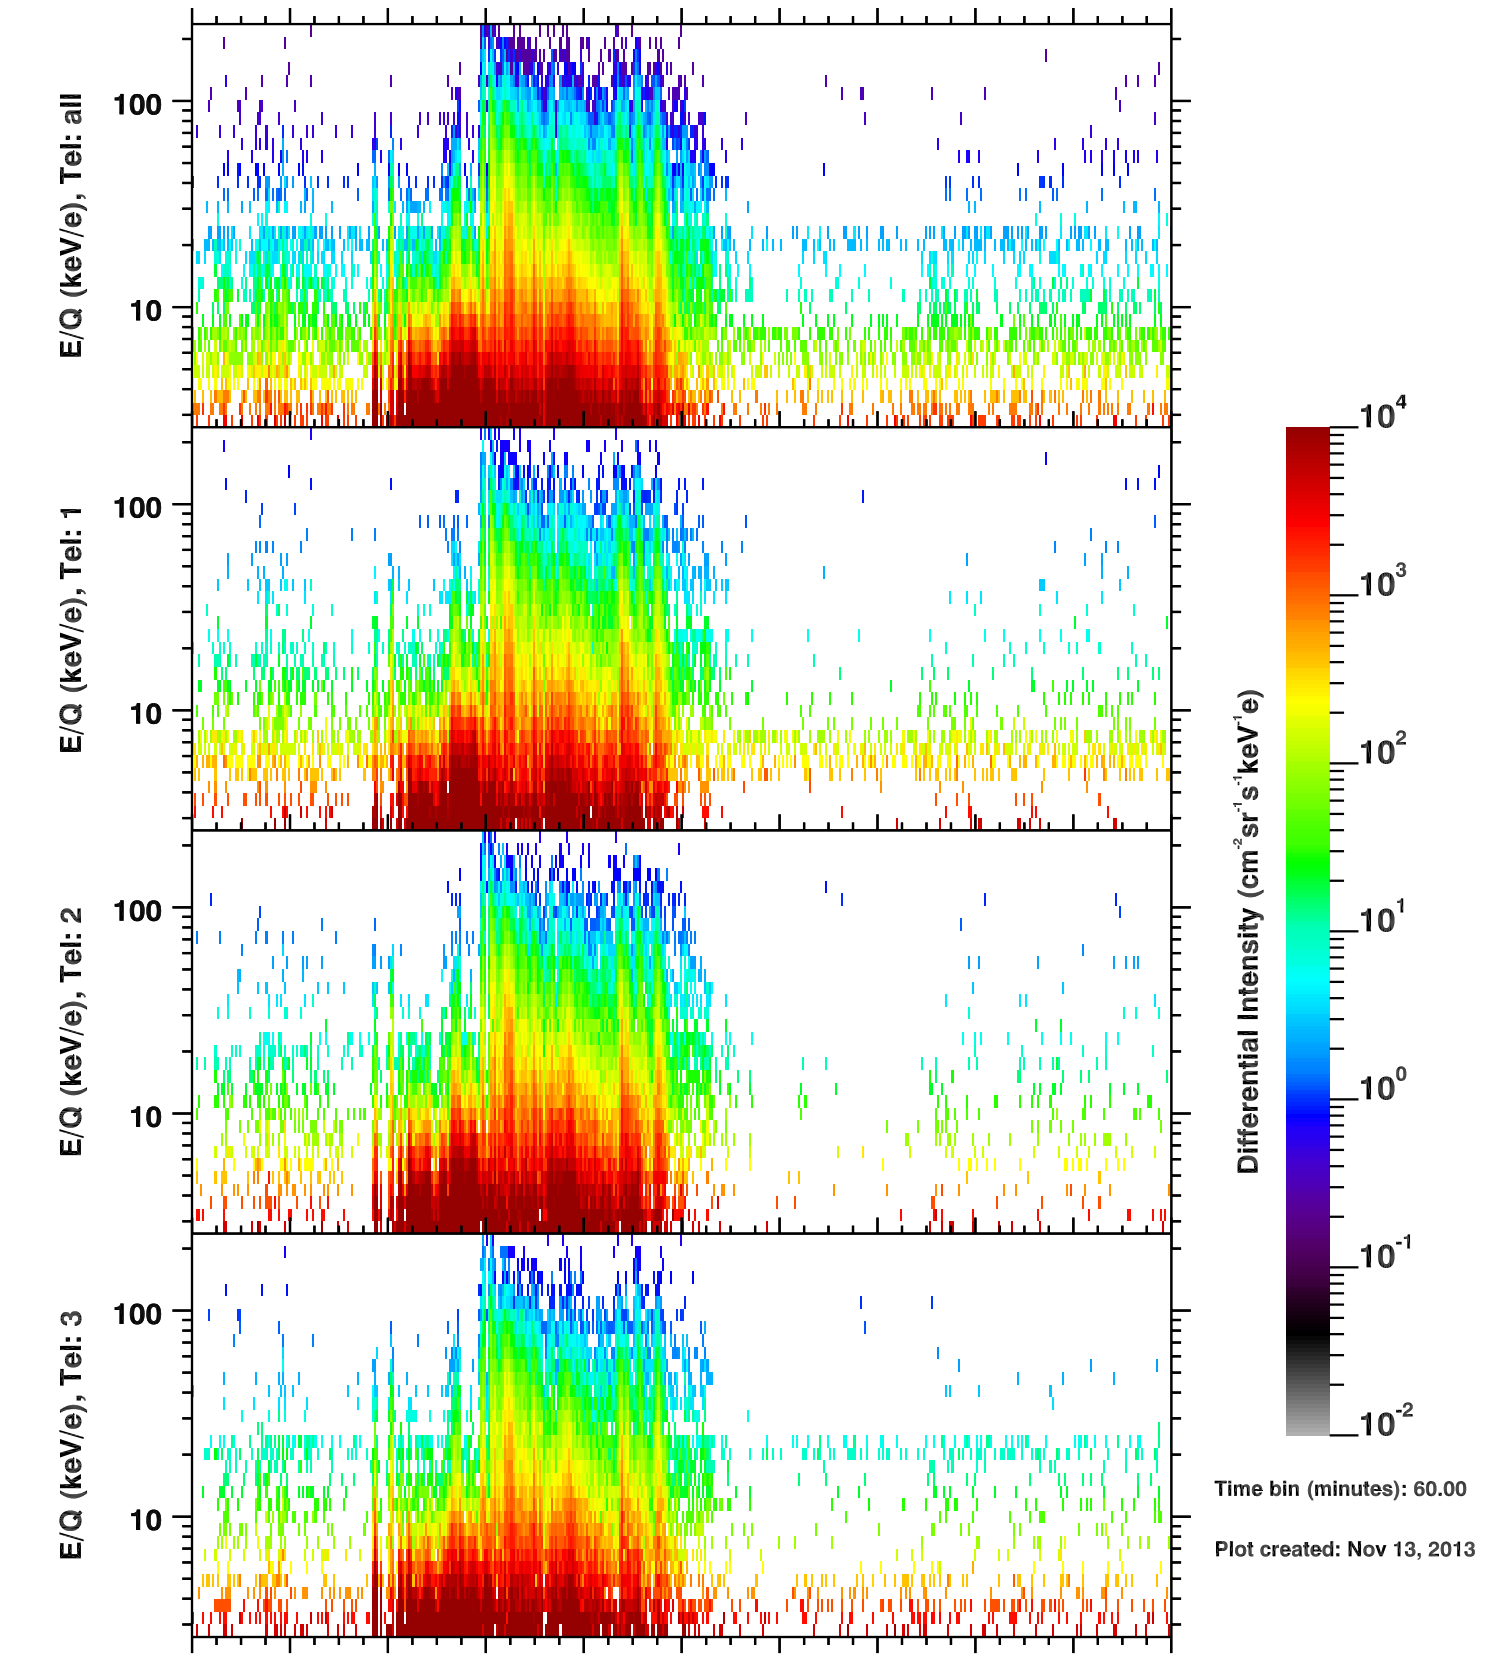

Cassini/CHEMS | H+ Flux

Time bin (minutes): 60.00

Plot created: Nov 13, 2013

	280	282	284	286	288	290	292	294	296	298	300
R(Rs)	33.5	28.5	23.4	20.0	20.4	24.9	31.5	38.1	44.1	49.2	53.5
Lat(°)	33.4	46.4	50.9	25.5	-16.6	-45.1	-49.1	-43.1	-35.9	-29.1	-23.2
LT(dec.h)	2.6	4.2	7.6	11.1	13.5	16.4	19.3	21.0	22.0	22.6	23.1