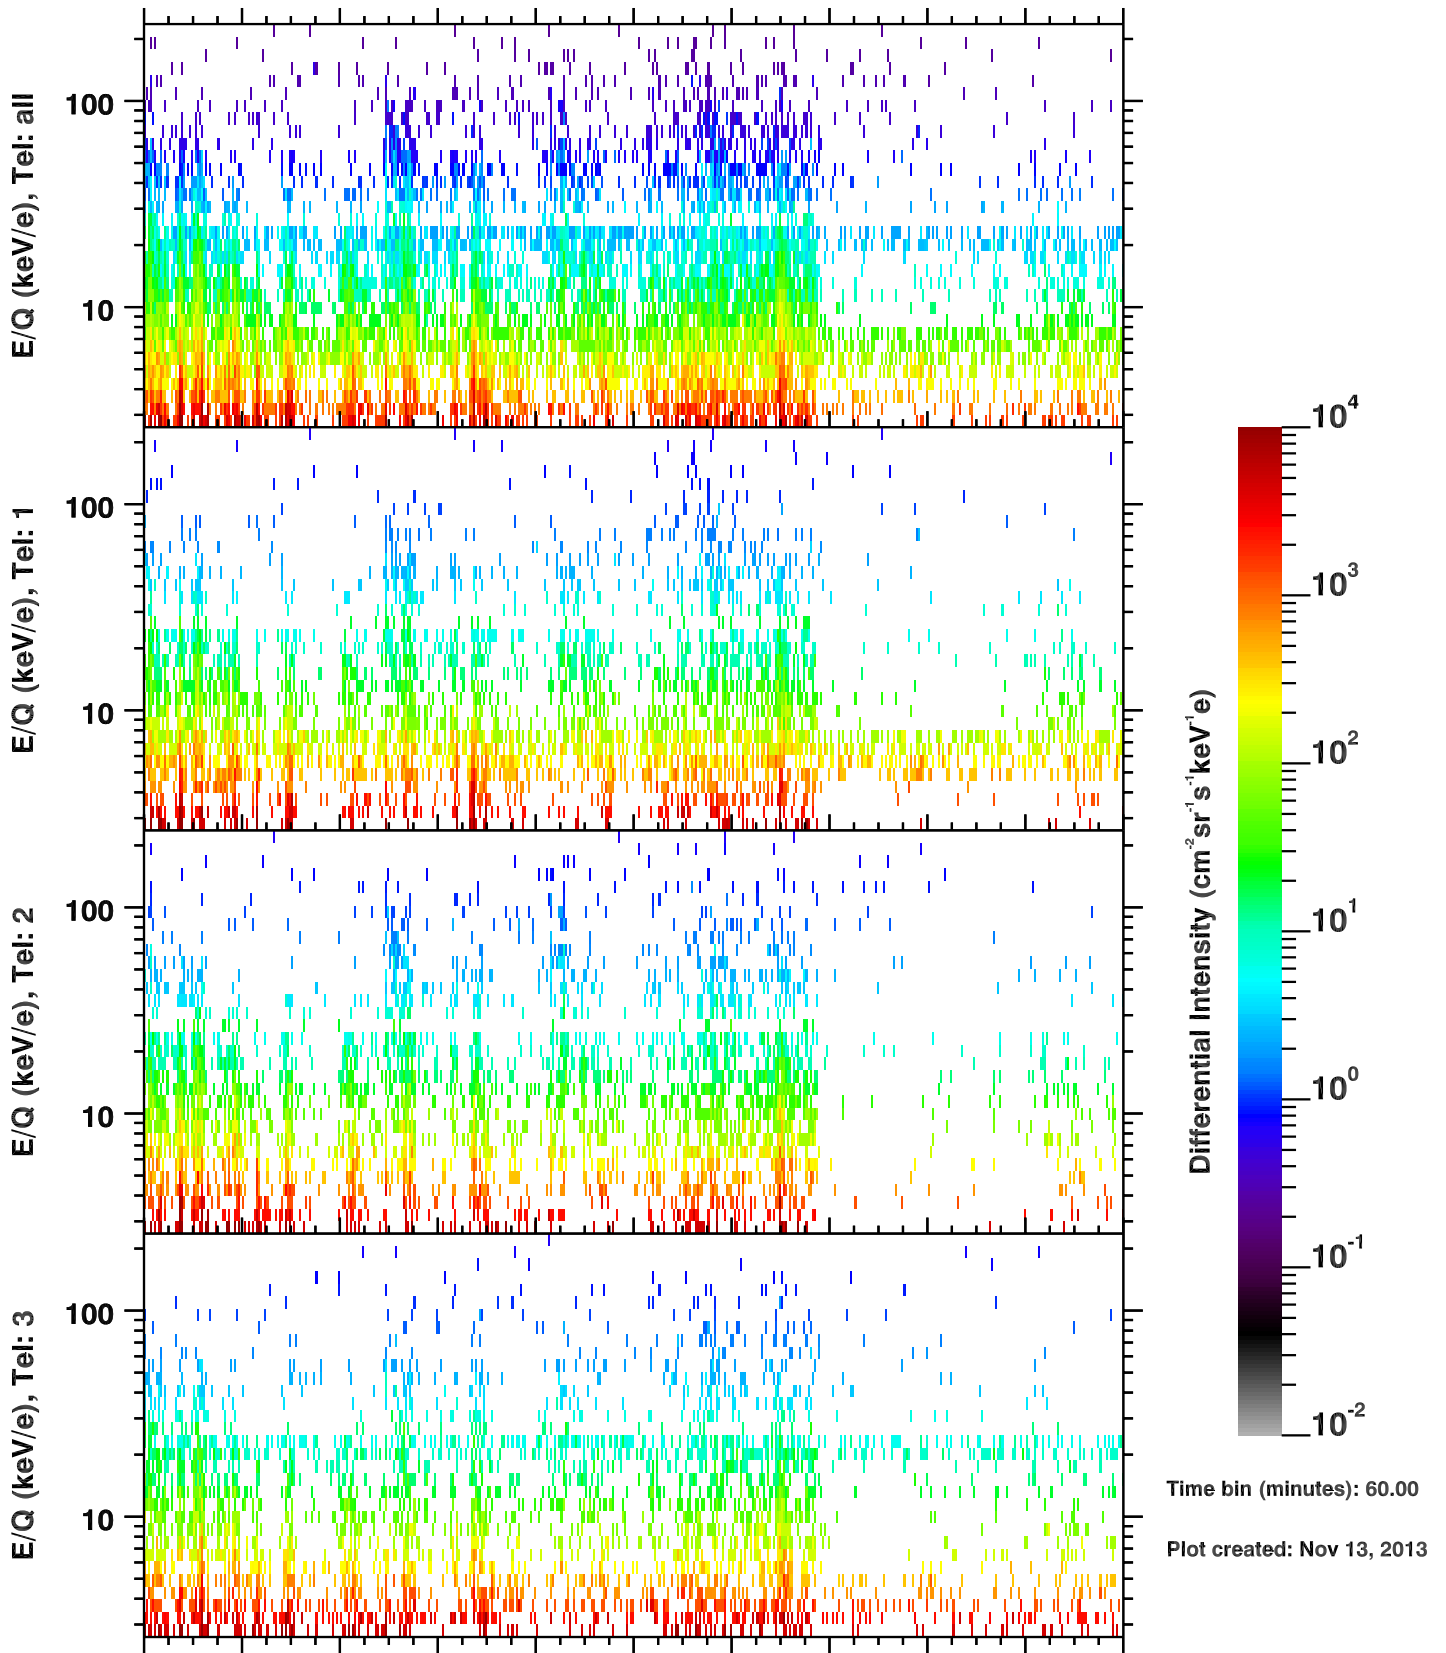

Cassini/CHEMS | H+ Flux

Time bin (minutes): 60.00

Plot created: Nov 13, 2013

	260	262	264	266	268	270	272	274	276	278	280
R(Rs)	30.4	35.2	39.0	41.8	43.7	44.5	44.3	43.1	40.9	37.7	33.5
Lat(°)	-51.8	-48.7	-41.4	-33.1	-24.8	-16.4	-8.0	0.9	10.4	21.1	33.4
LT(dec.h)	18.3	20.4	21.7	22.5	23.2	23.7	0.2	0.6	1.1	1.7	2.6