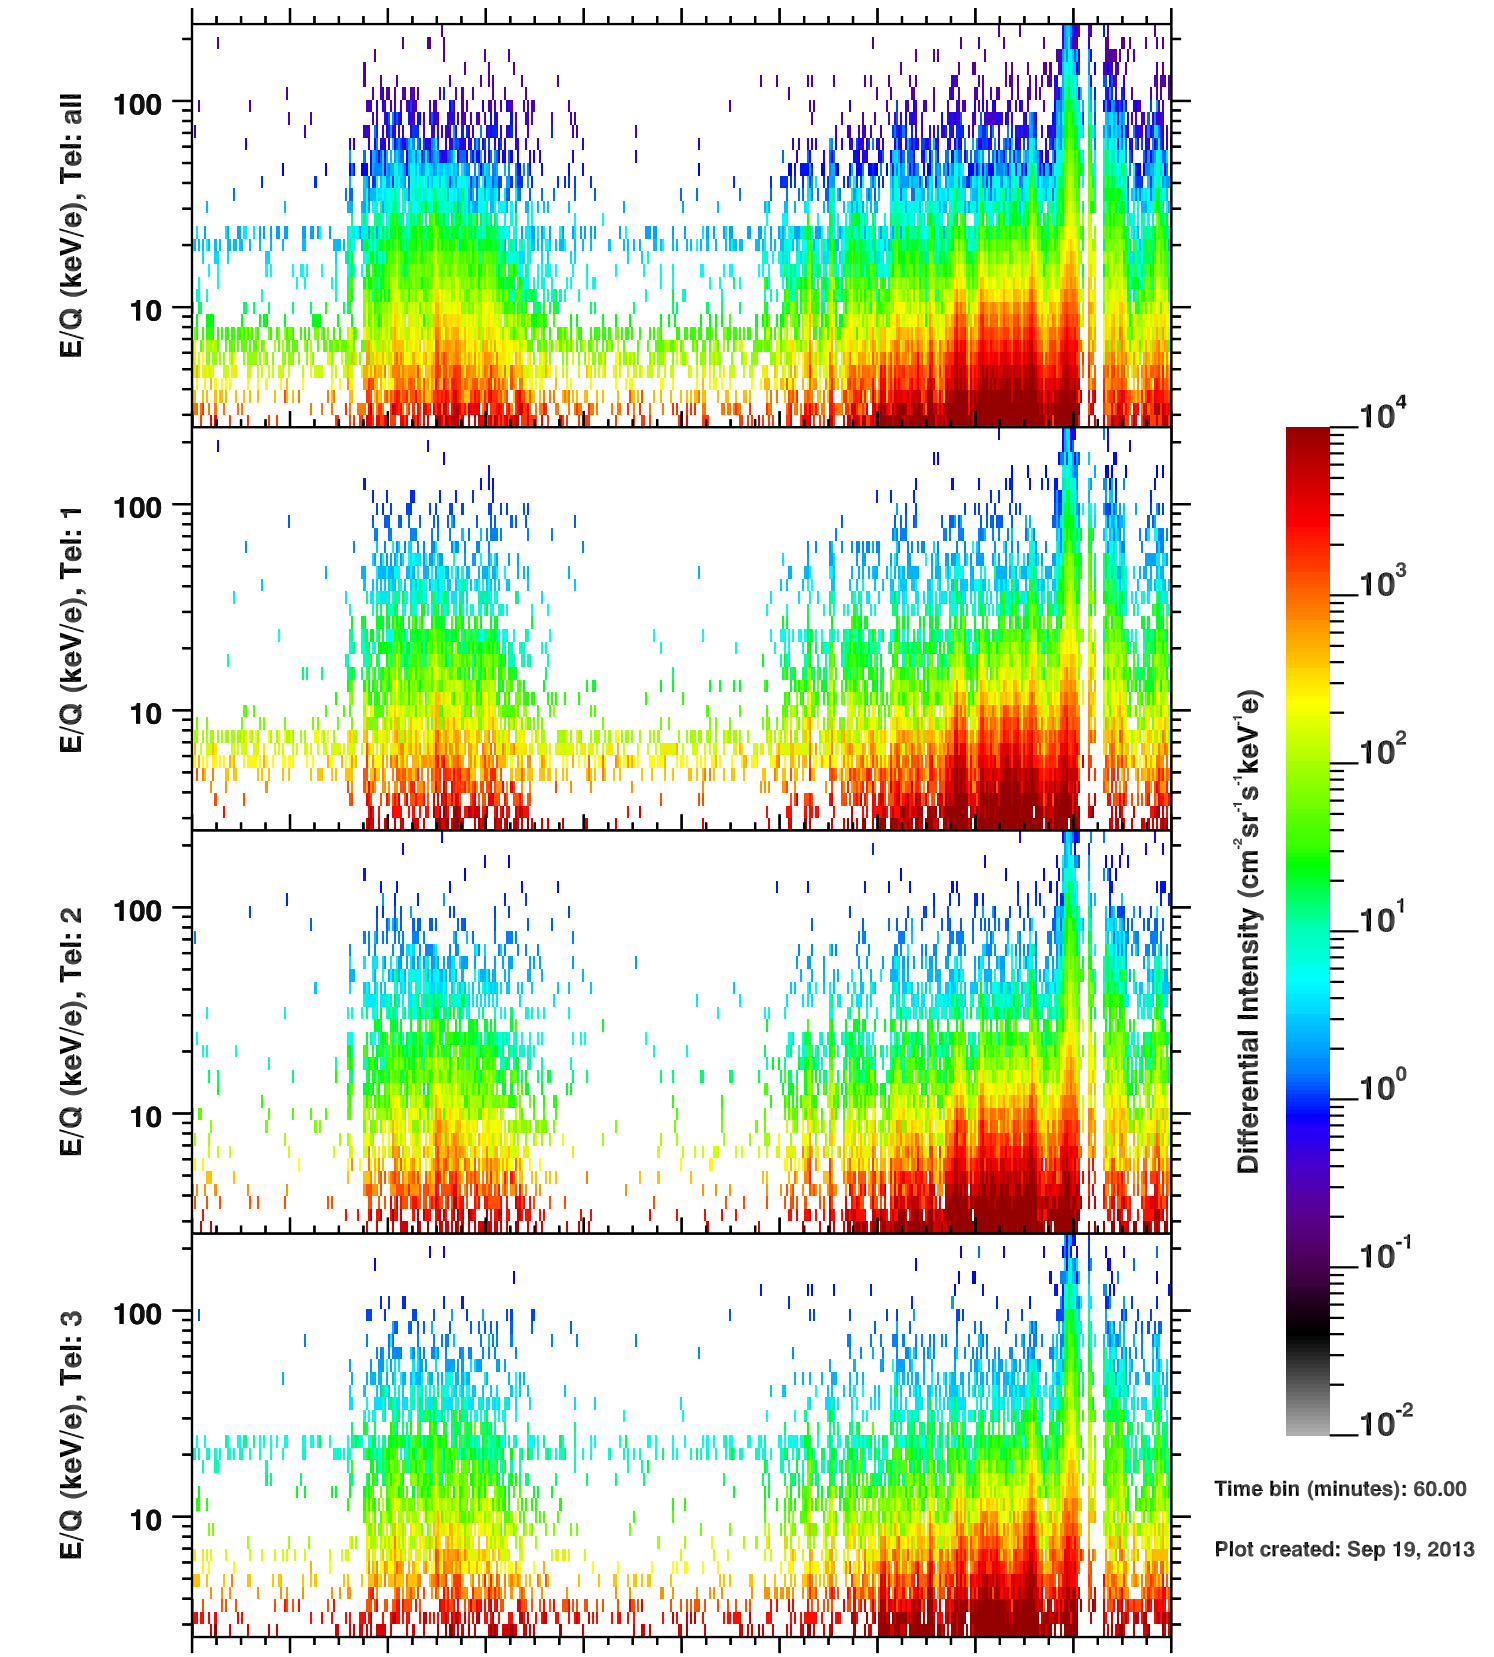

Cassini/CHEMS | H+ Flux

Time bin (minutes): 60.00

Plot created: Sep 19, 2013

	240	242	244	246	248	250	252	254	256	258	260
R(Rs)	34.2	34.6	33.7	31.5	28.1	23.8	19.8	18.6	20.9	25.2	30.4
Lat($^{\circ}$)	-45.7	-35.3	-22.7	-7.9	10.3	33.2	53.3	28.7	-13.5	-42.4	-51.8
LT(dec.h)	21.4	22.5	23.4	0.2	1.2	2.6	6.2	11.0	13.3	15.7	18.3