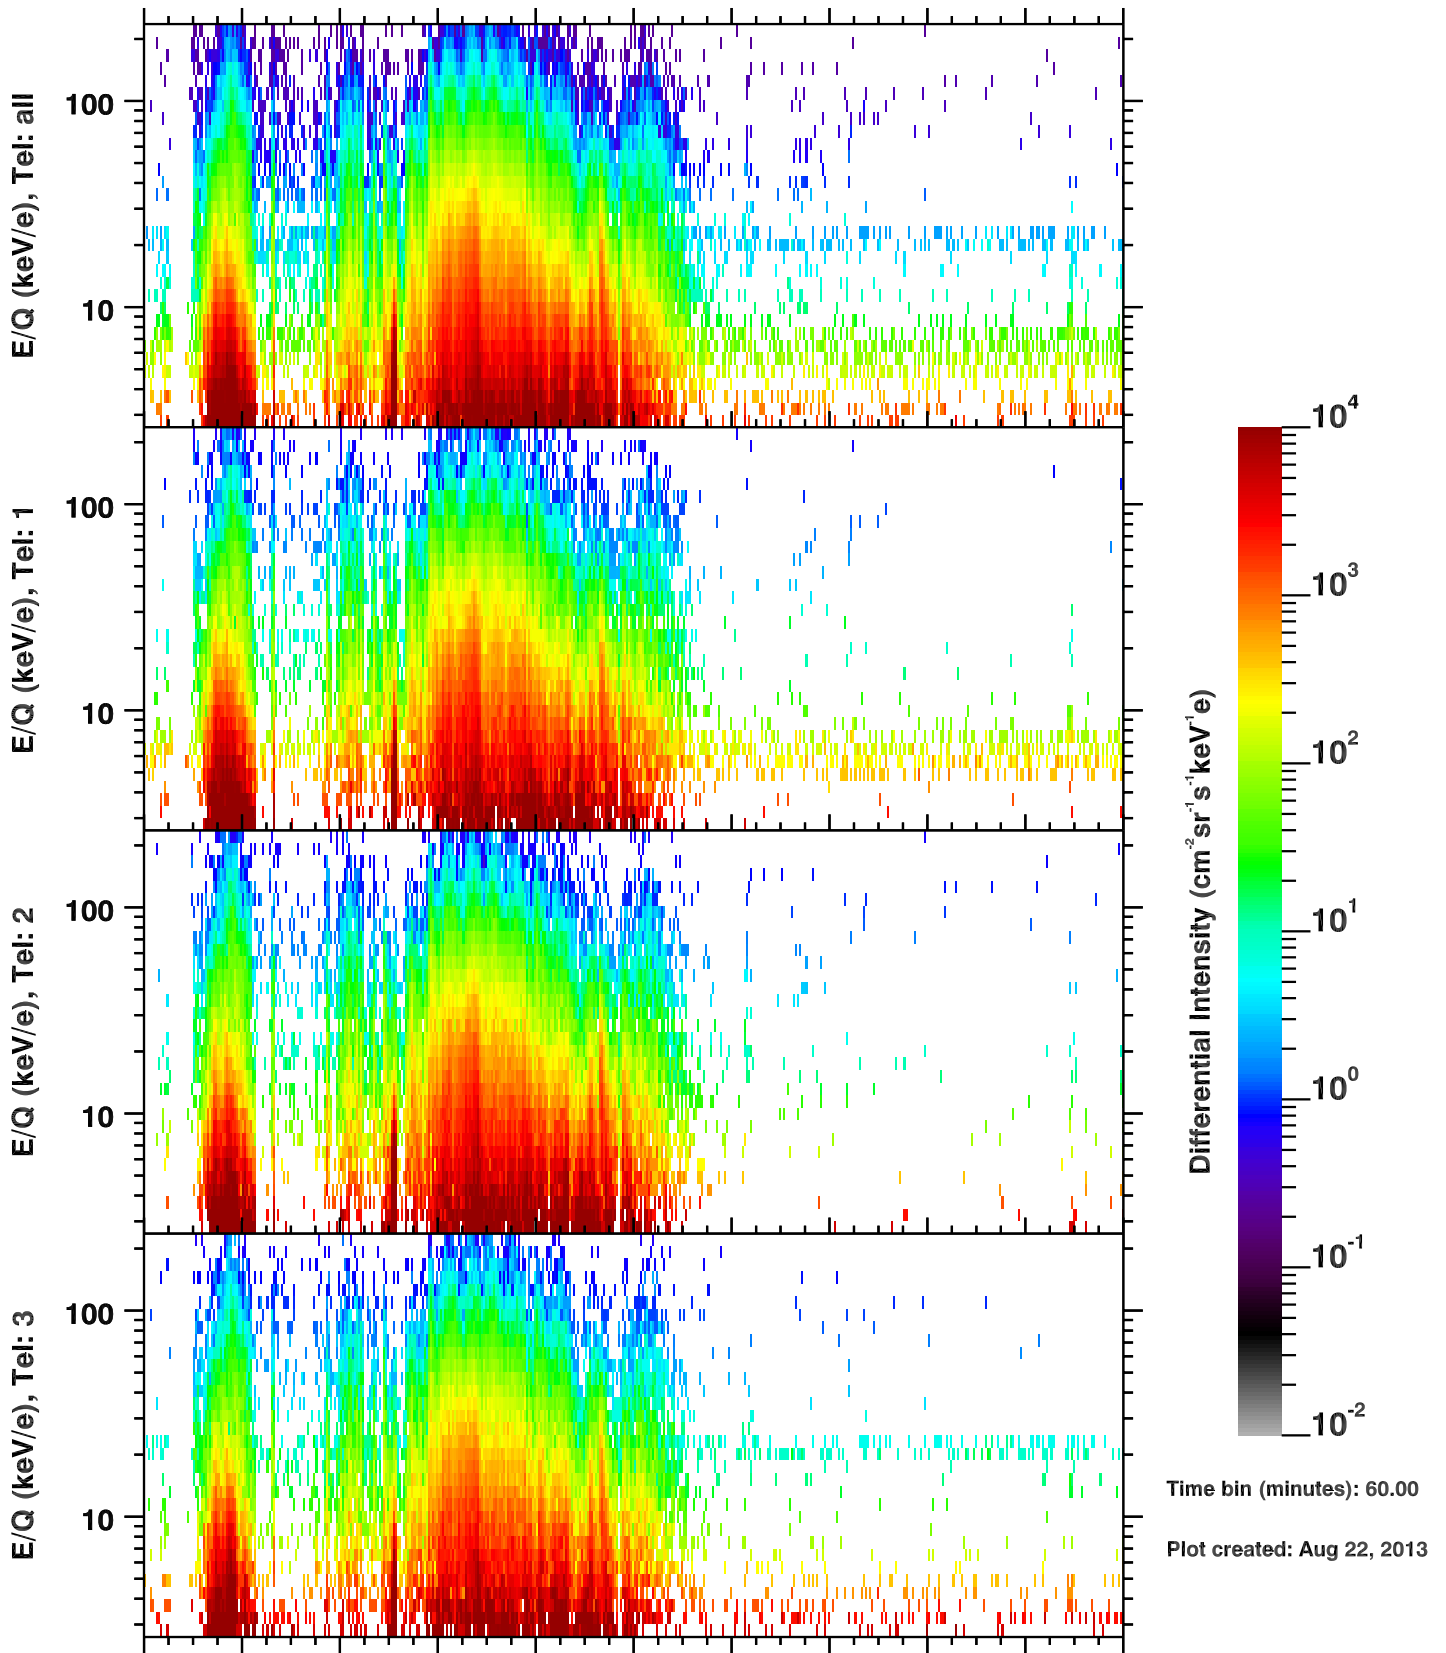

# Cassini/CHEMS | H+ Flux

Time bin (minutes): 60.00

Plot created: Aug 22, 2013

	200	202	204	206	208	210	212	214	216	218	220
R(Rs)	21.8	18.0	15.4	17.2	21.0	25.3	29.4	32.4	34.2	34.6	33.8
Lat( $^{\circ}$ )	-35.0	1.9	51.4	32.3	-9.4	-38.0	-51.5	-52.7	-46.1	-35.8	-23.3
LT(dec.h)	22.9	0.8	4.4	11.1	13.2	15.1	17.3	19.6	21.4	22.5	23.5