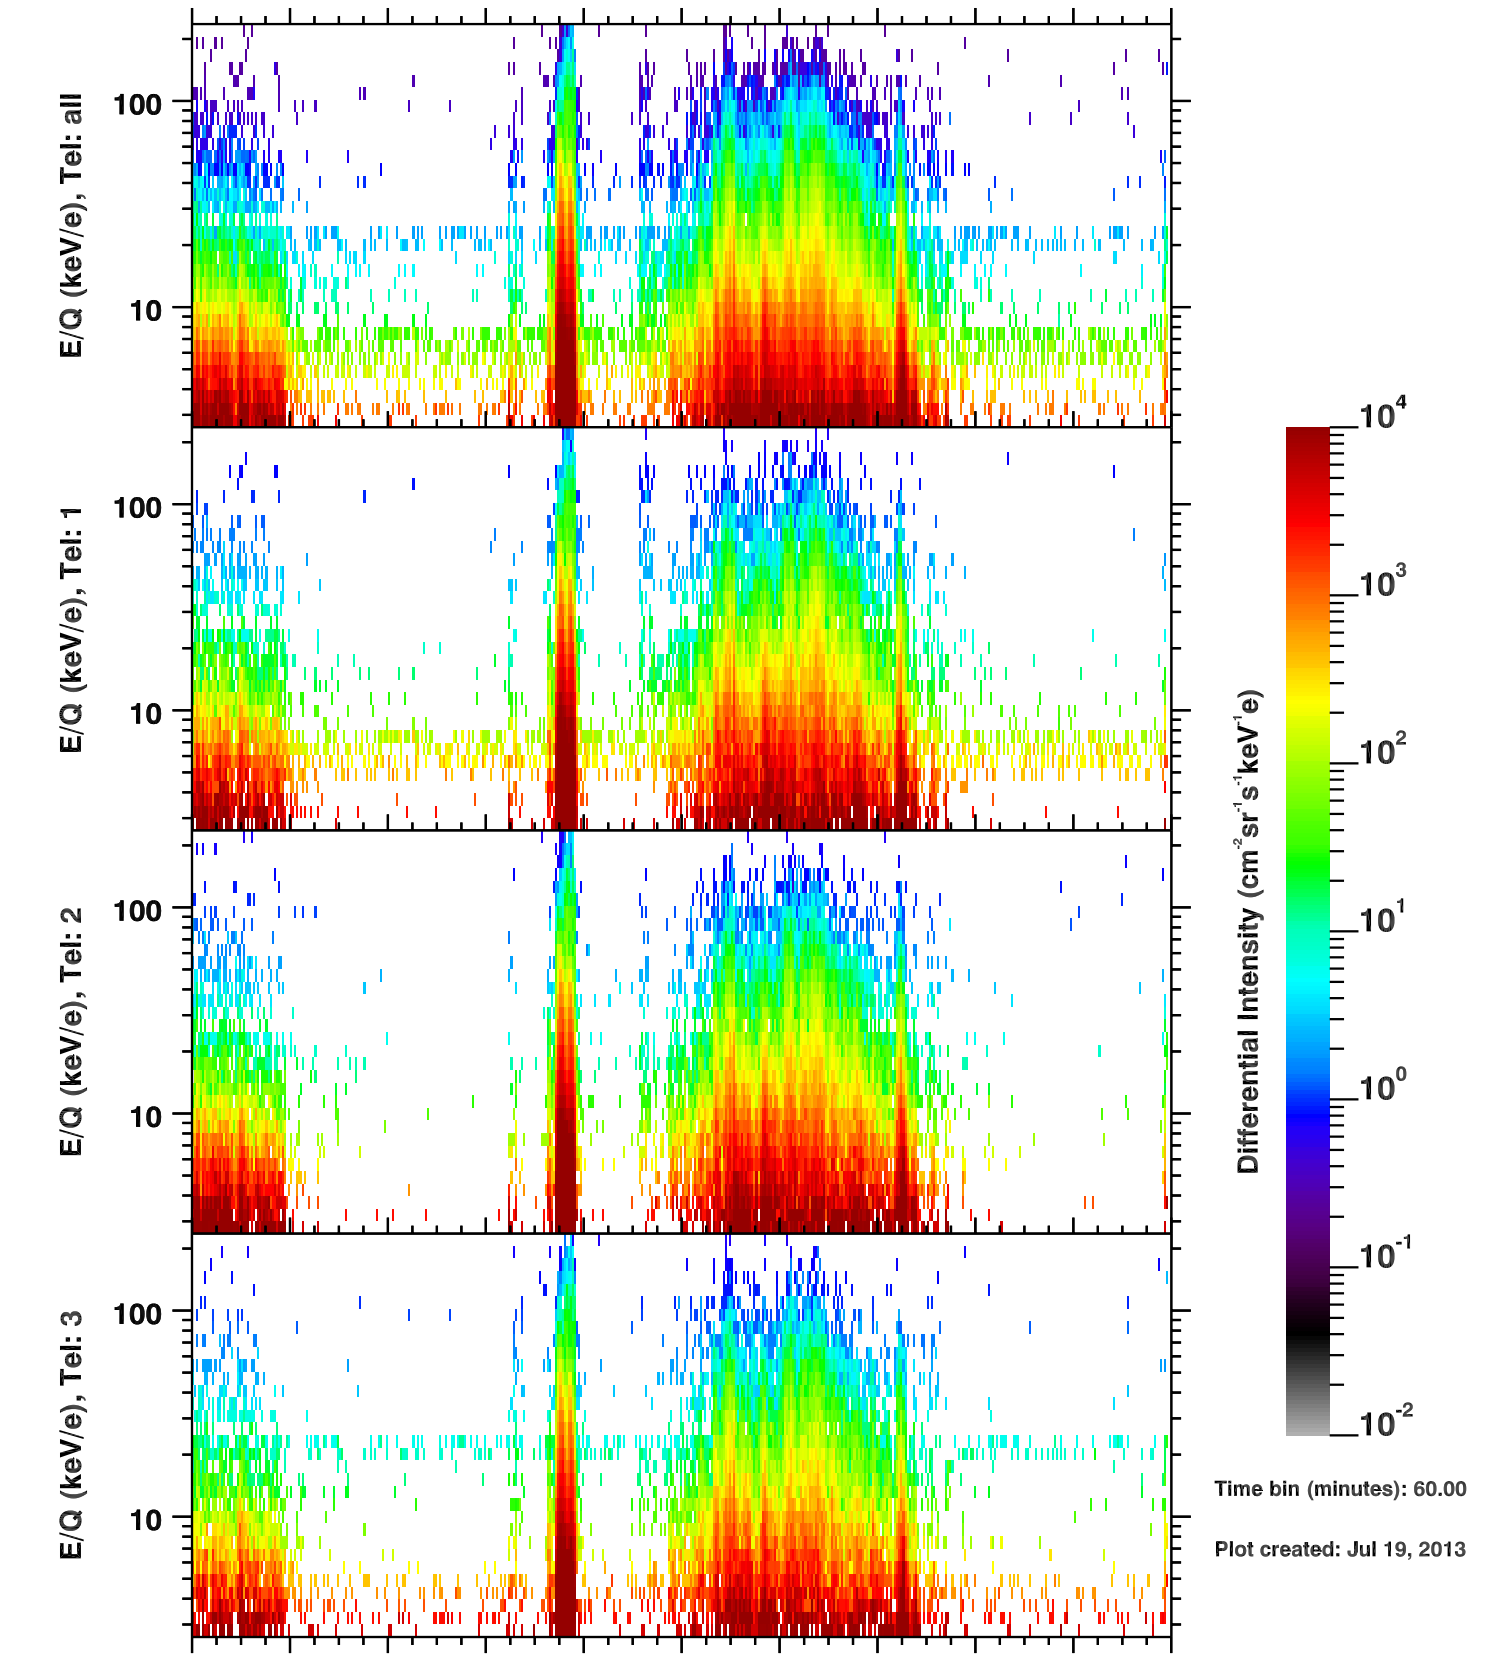

Cassini/CHEMS | H+ Flux

Time bin (minutes): 60.00

Plot created: Jul 19, 2013

	180	182	184	186	188	190	192	194	196	198	200
R(Rs)	21.0	23.2	21.7	16.5	10.3	15.2	20.9	23.9	25.1	24.4	21.8
Lat(°)	-5.9	-31.9	-52.9	-53.9	23.9	33.0	-7.7	-36.1	-53.6	-54.5	-35.0
LT(dec.h)	13.0	14.2	16.2	21.2	1.8	11.3	13.1	14.7	17.0	20.3	22.9