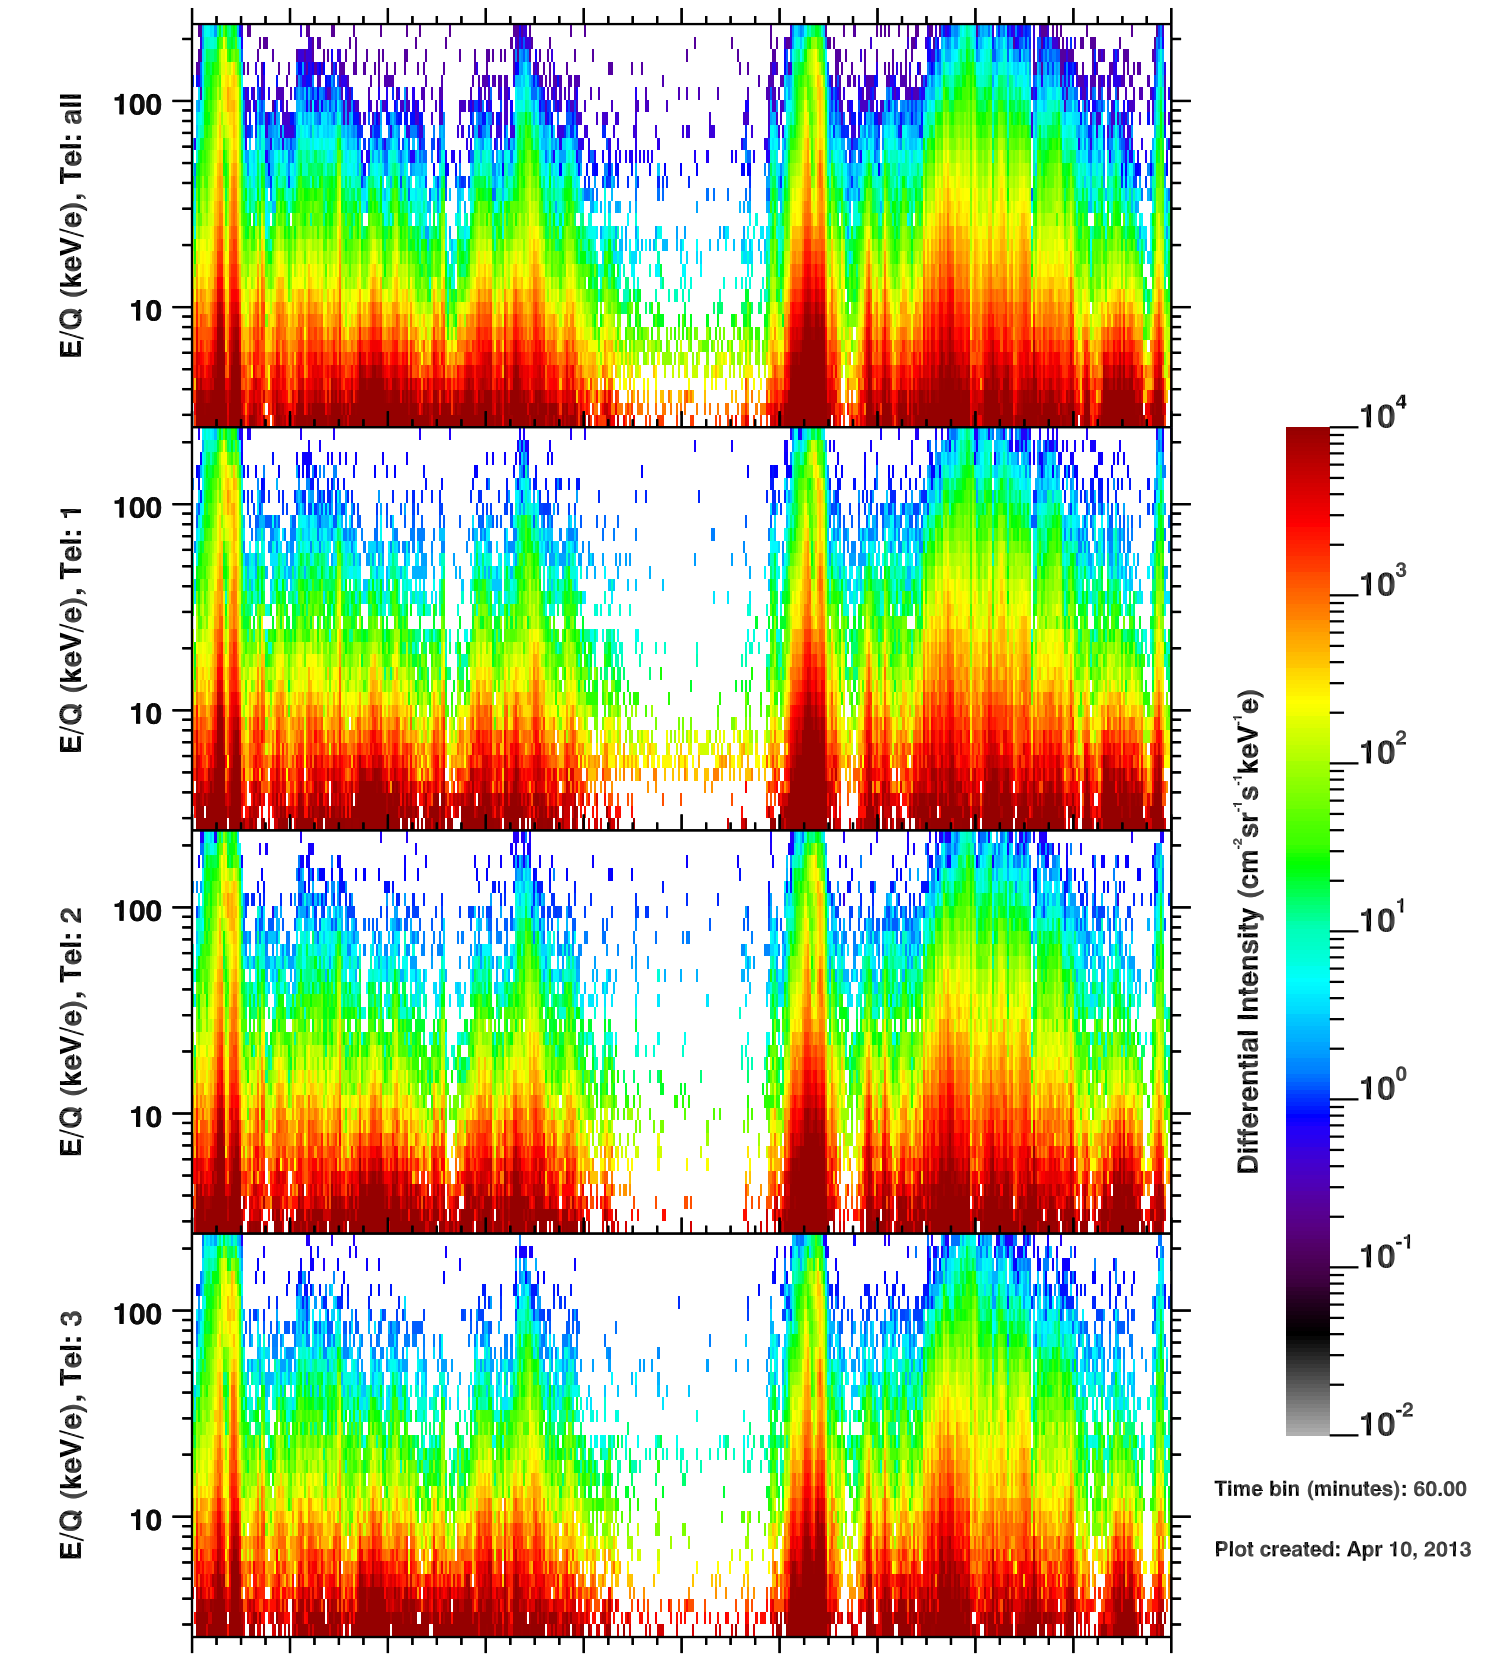

Cassini/CHEMS | H+ Flux

Time bin (minutes): 60.00

Plot created: Apr 10, 2013

	80	82	84	86	88	90	92	94	96	98	100
R(Rs)	12.3	11.1	20.3	24.8	25.0	20.9	12.1	11.3	20.4	22.5	18.8
Lat(°)	-39.8	47.2	-0.5	-23.4	-40.6	-55.0	-38.4	45.7	-1.2	-24.6	-47.7
LT(dec.h)	22.9	10.1	13.1	14.1	15.3	17.6	23.0	10.2	13.1	14.0	15.4