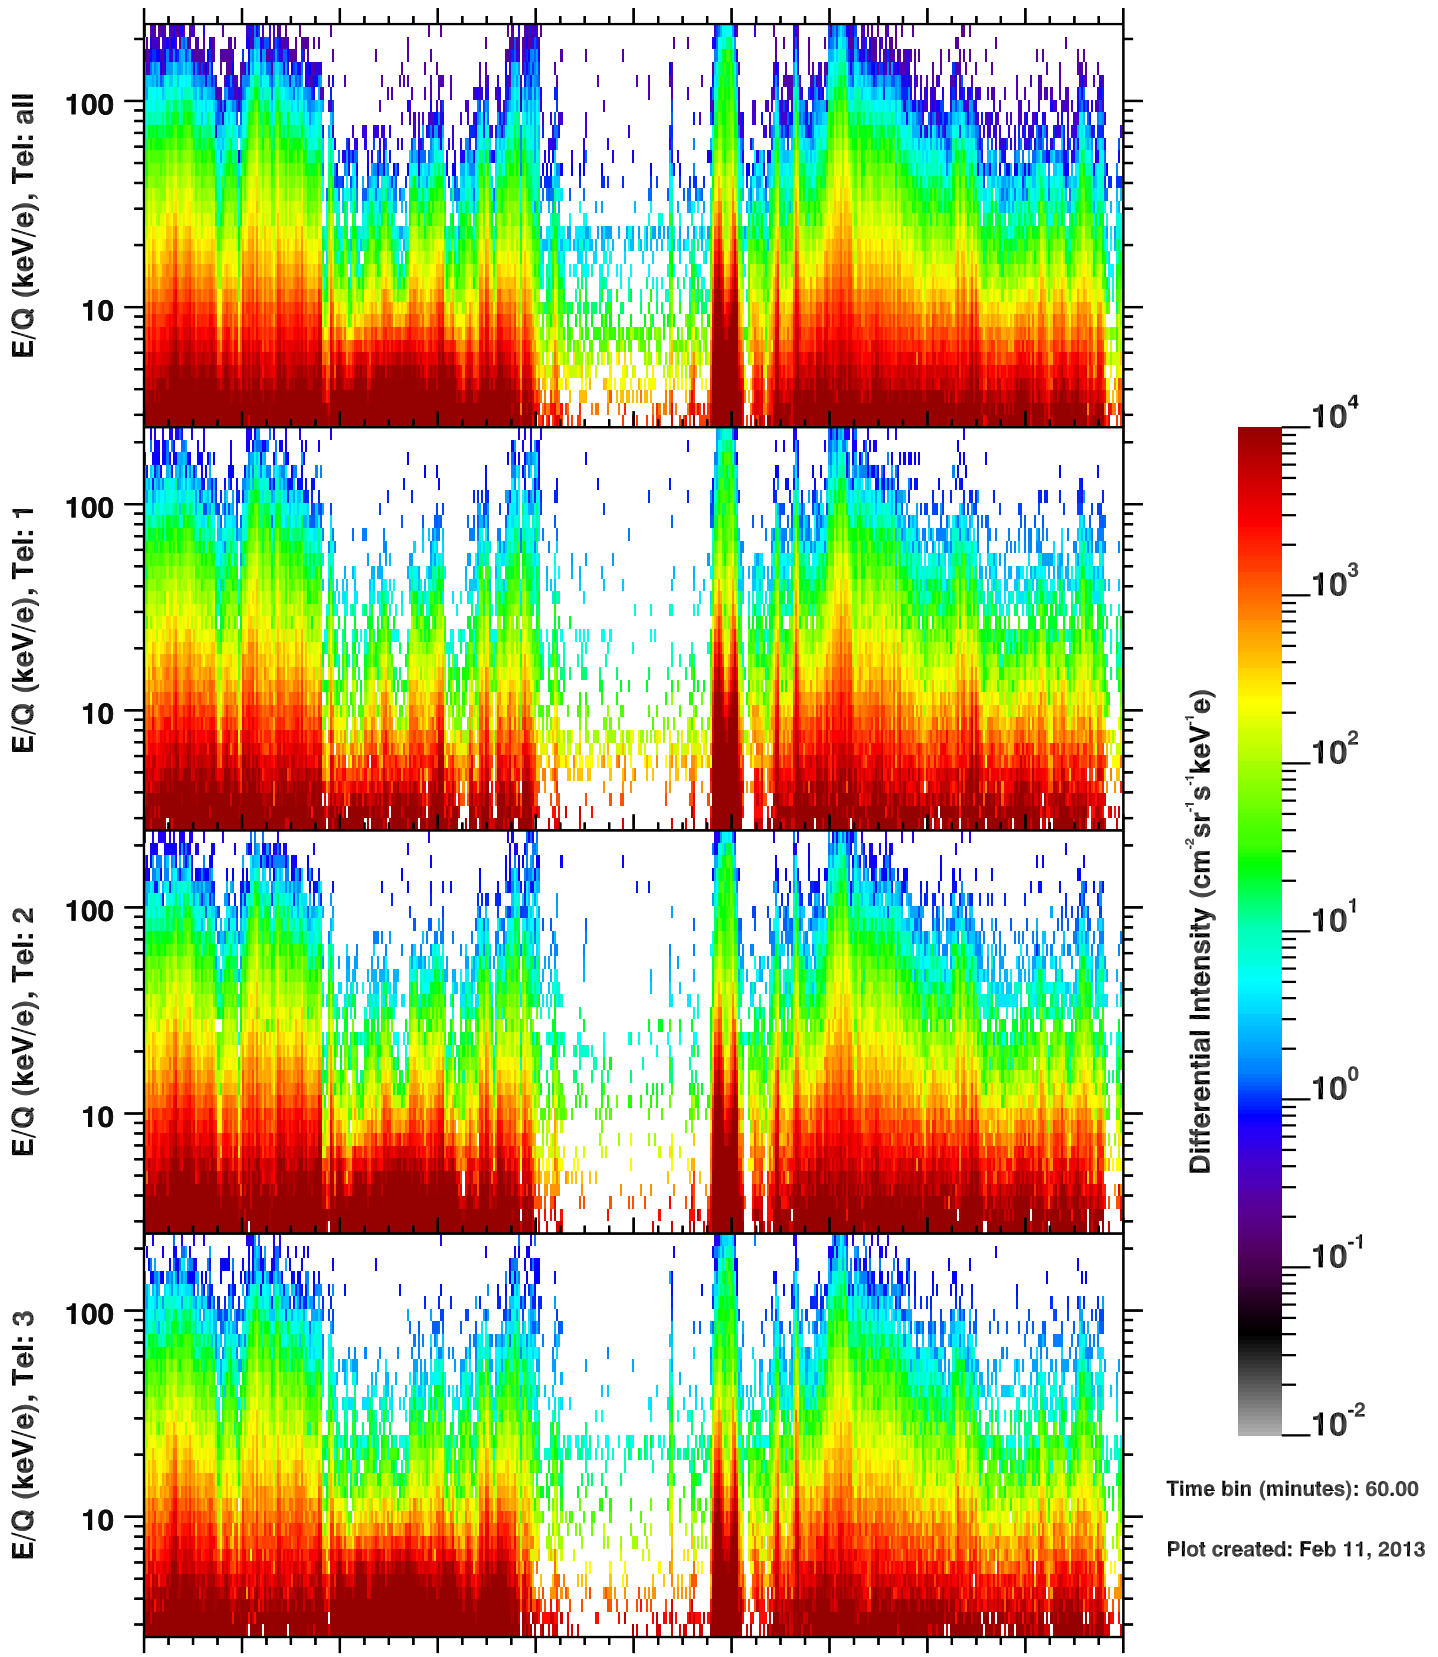

Cassini/CHEMS | H+ Flux

Time bin (minutes): 60.00

Plot created: Feb 11, 2013

	20	22	24	26	28	30	32	34	36	38	40
R(Rs)	12.3	22.2	27.3	28.4	25.7	18.7	7.8	16.3	24.5	28.1	27.9
Lat($^{\circ}$)	32.1	-6.2	-23.9	-36.6	-47.4	-52.6	12.8	13.6	-13.3	-28.6	-40.5
LT(dec.h)	11.3	13.5	14.5	15.5	16.9	19.8	1.8	12.5	13.9	14.8	15.8