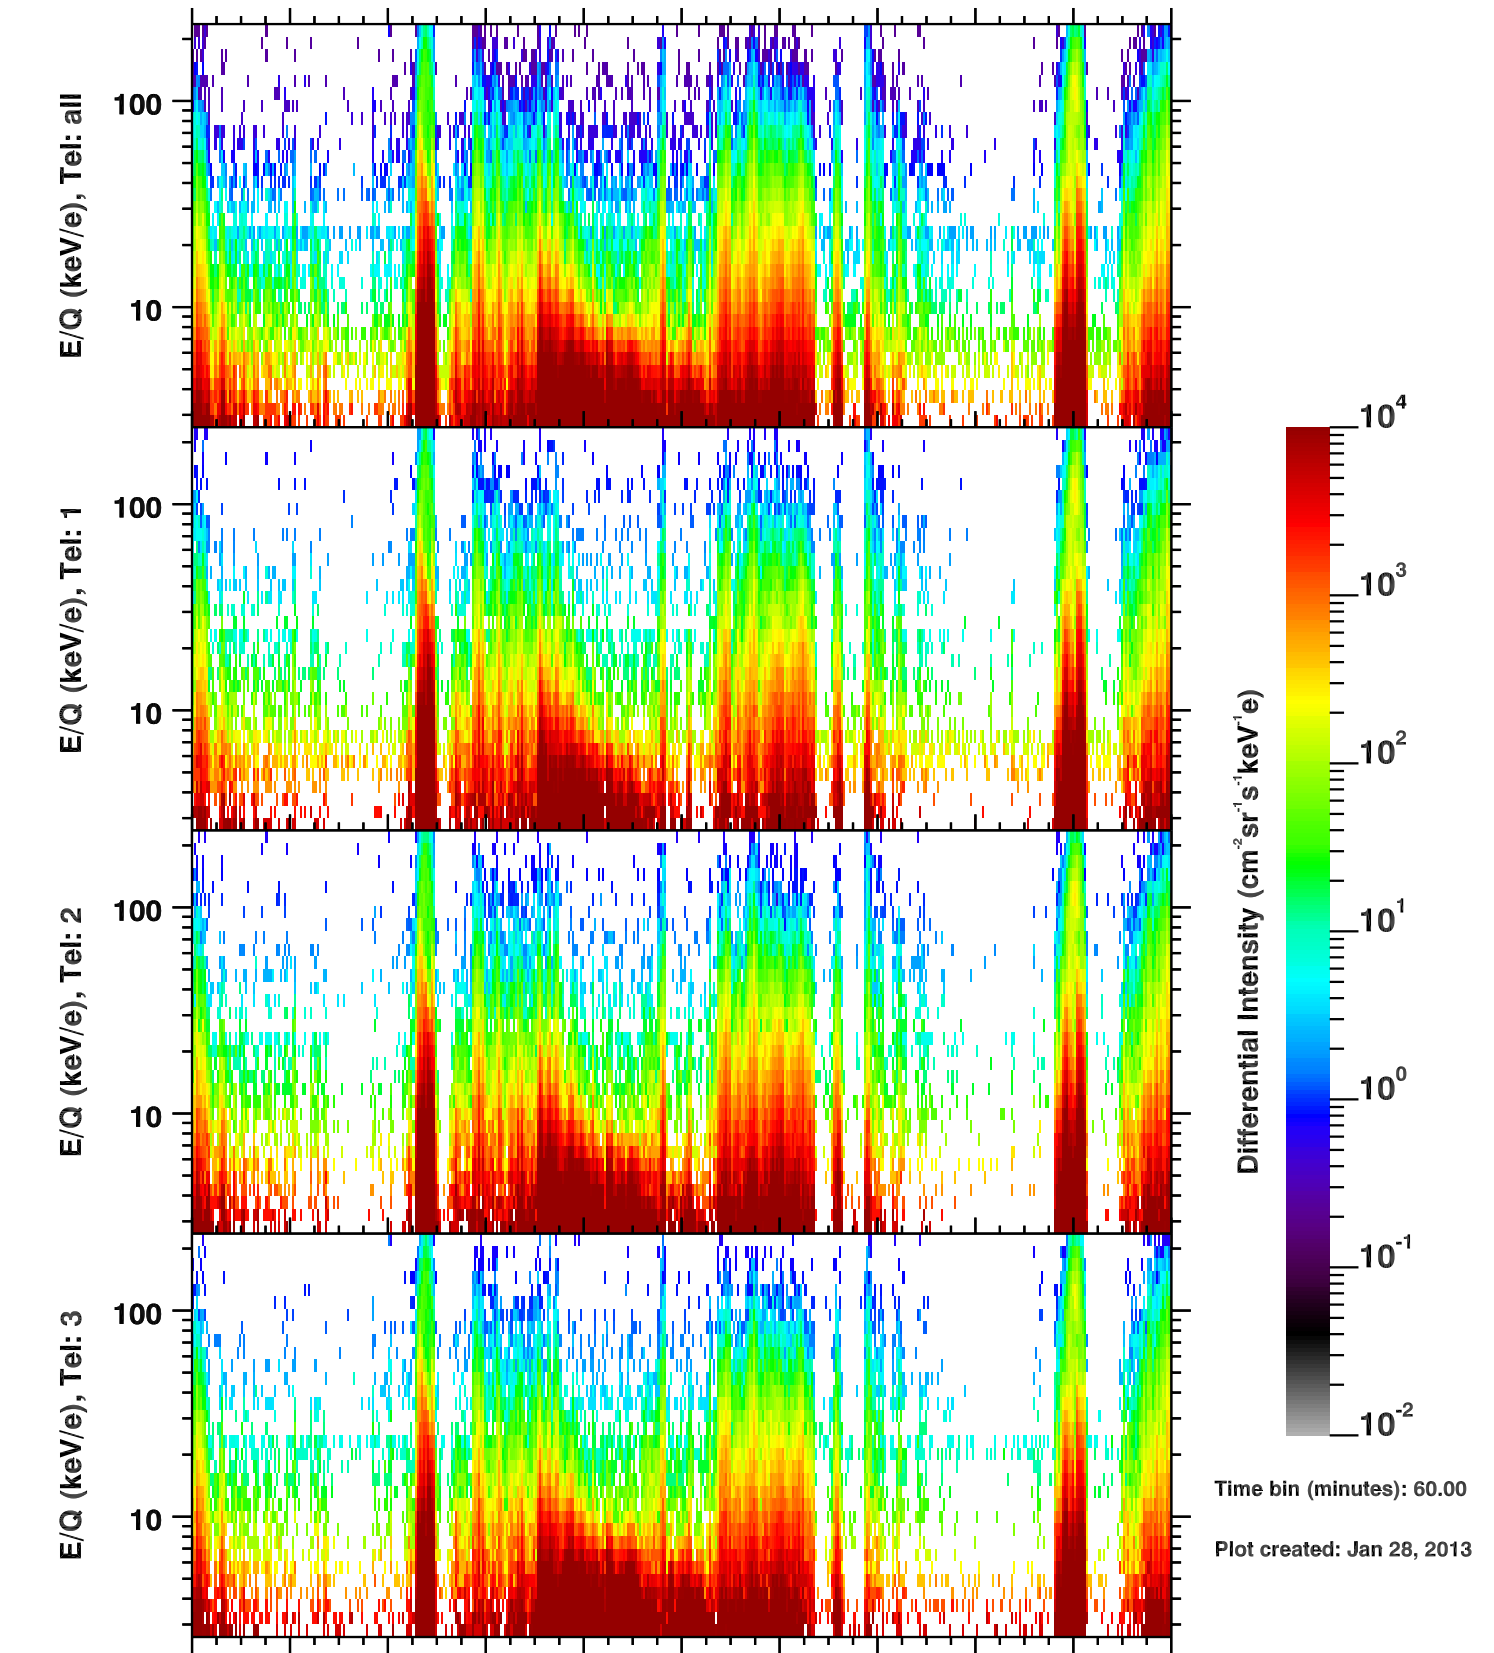

# Cassini/CHEMS | H+ Flux

Time bin (minutes): 60.00

Plot created: Jan 28, 2013

	340	342	344	346	348	350	352	354	356	358	360
R(Rs)	27.3	22.3	12.4	11.2	21.6	27.0	28.4	26.0	19.2	8.2	15.6
Lat(°)	-42.9	-52.1	-37.8	37.7	-4.4	-22.8	-35.8	-46.7	-52.9	1.8	16.2
LT(dec.h)	16.3	18.3	22.9	10.9	13.5	14.5	15.5	16.8	19.6	1.4	12.4