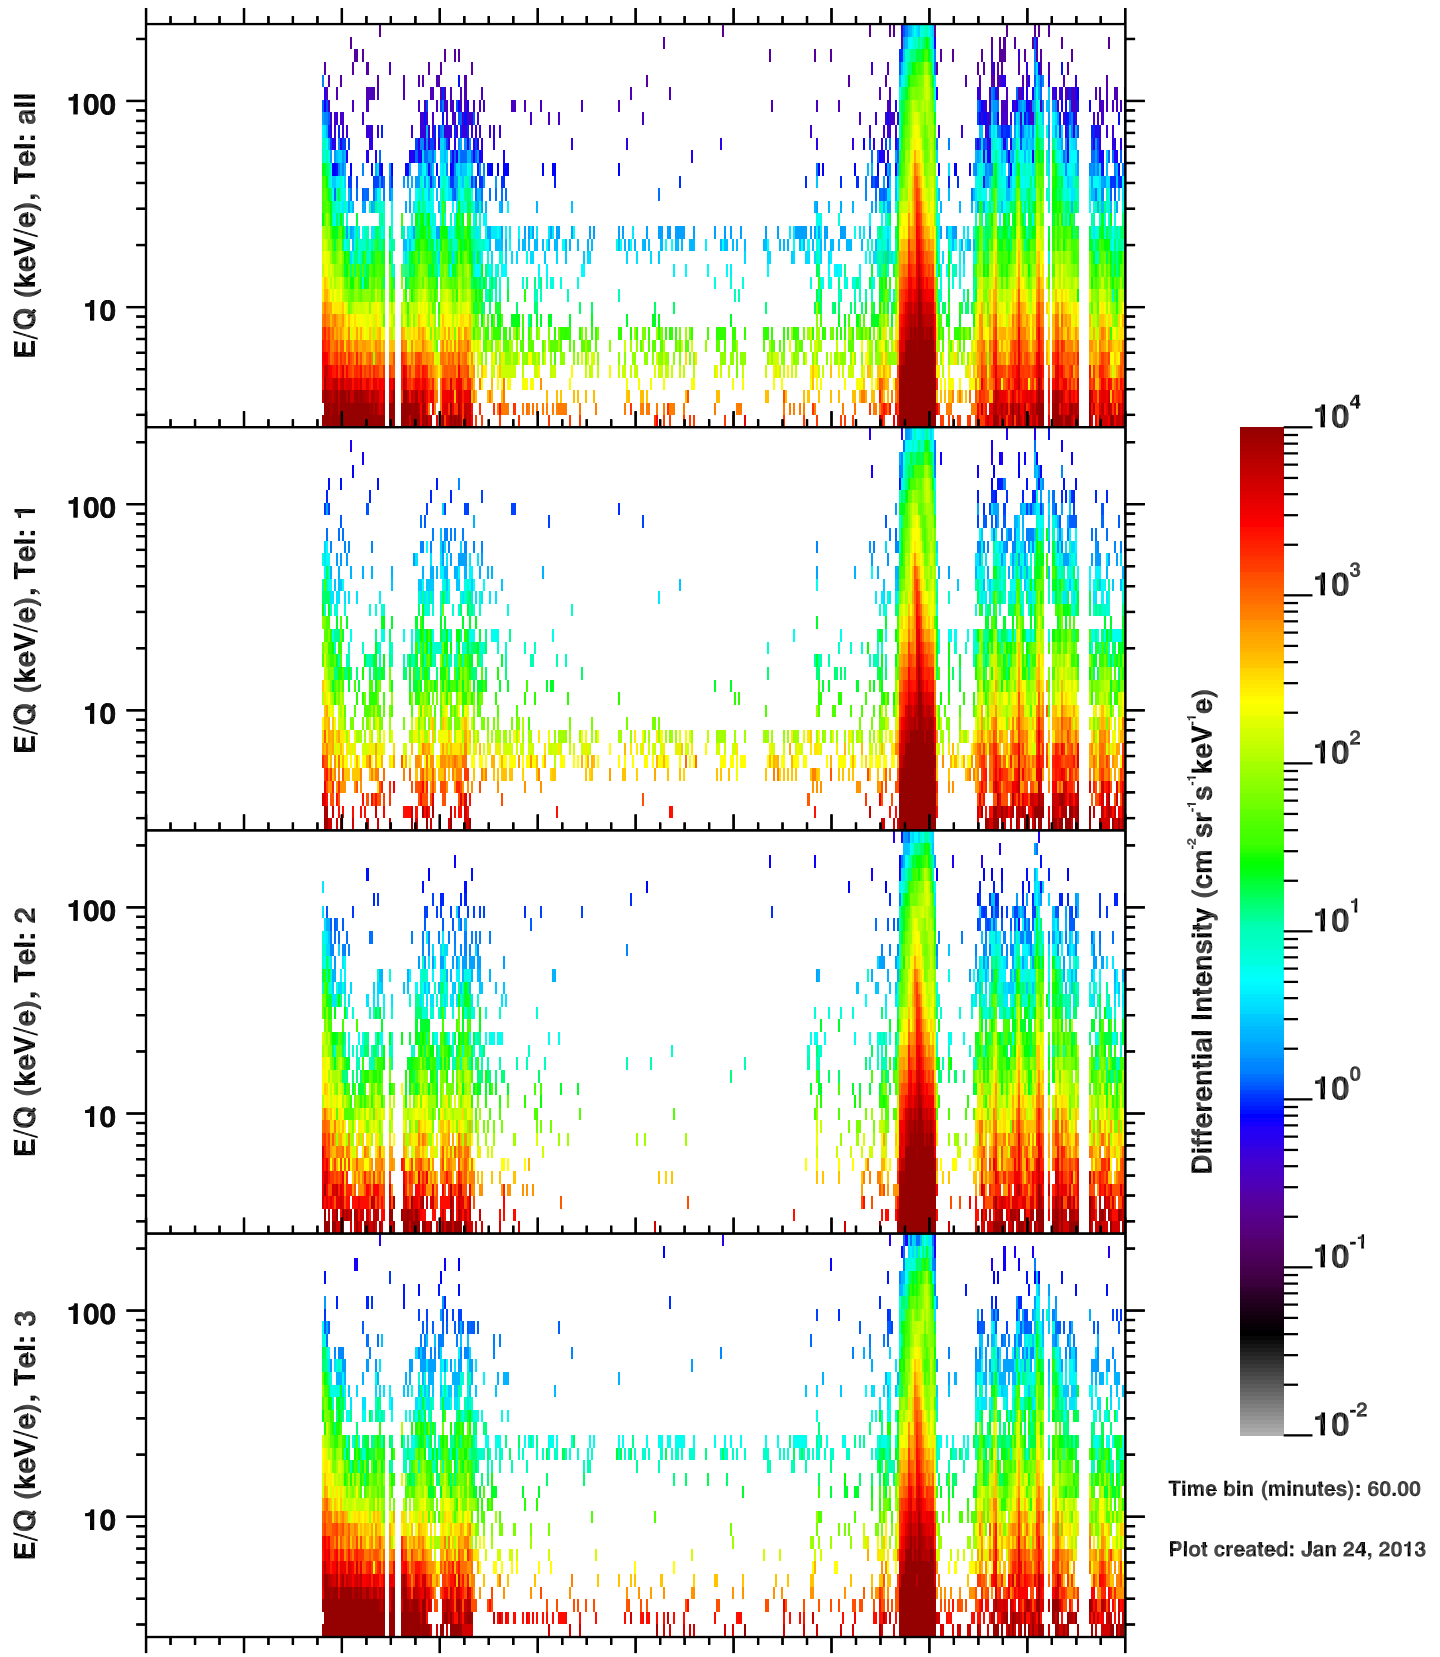

# Cassini/CHEMS | H+ Flux

Time bin (minutes): 60.00

Plot created: Jan 24, 2013

|           | 300   | 302   | 304   | 306   | 308   | 310   | 312   | 314   | 316  | 318  | 320   |
|-----------|-------|-------|-------|-------|-------|-------|-------|-------|------|------|-------|
| R(Rs)     | 41.0  | 44.0  | 45.2  | 44.7  | 42.3  | 37.9  | 31.1  | 21.2  | 8.6  | 17.4 | 26.9  |
| Lat(°)    | -26.1 | -30.0 | -33.1 | -35.6 | -37.5 | -38.8 | -38.6 | -33.1 | 15.7 | 6.1  | -14.0 |
| LT(dec.h) | 15.9  | 16.5  | 17.0  | 17.5  | 18.2  | 19.0  | 20.0  | 21.8  | 2.7  | 12.9 | 14.3  |