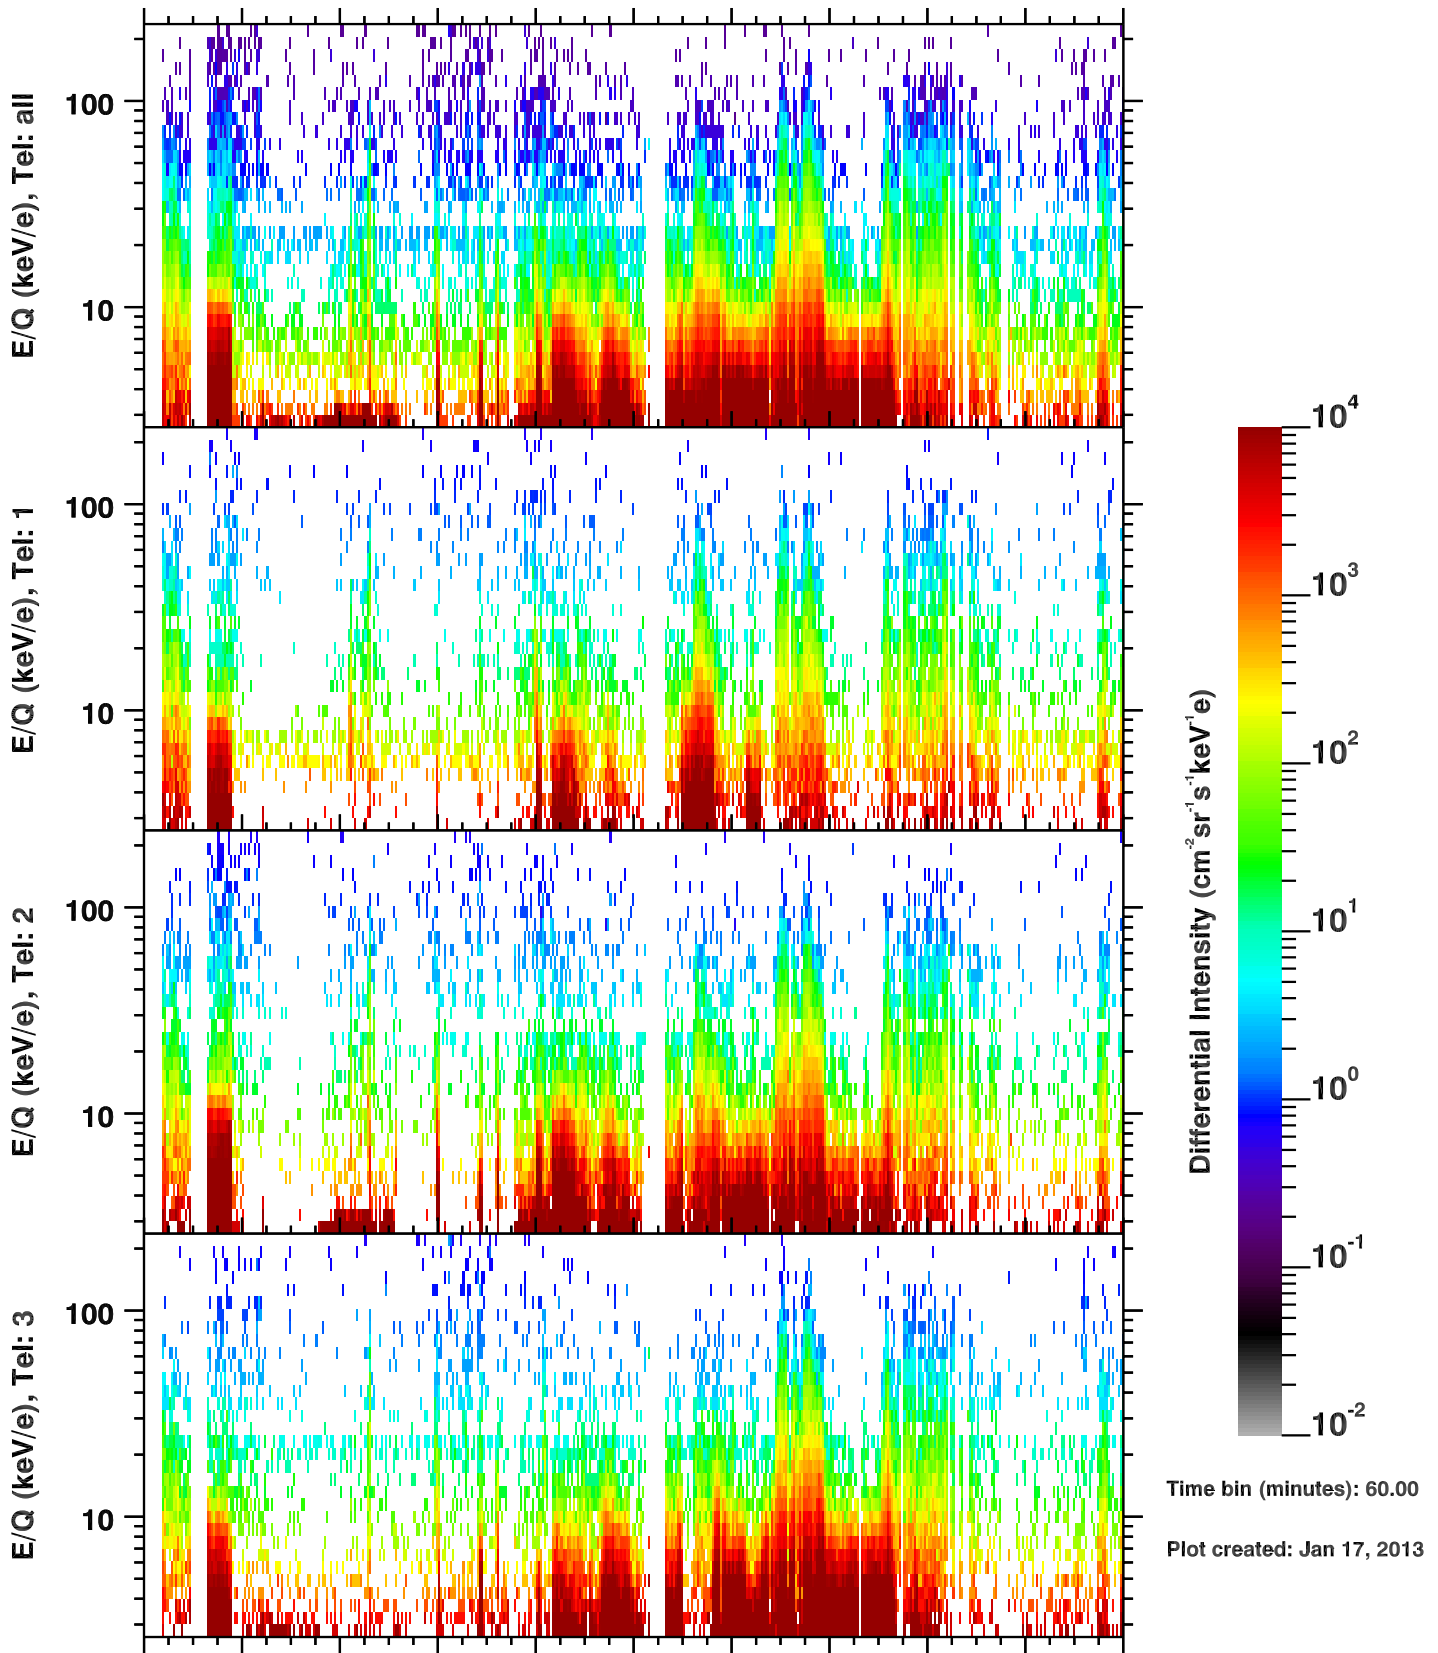

Cassini/CHEMS | H+ Flux

Time bin (minutes): 60.00

Plot created: Jan 17, 2013

	160	162	164	166	168	170	172	174	176	178	180
R(Rs)	26.4	35.7	42.0	45.9	47.8	47.8	46.1	42.3	36.3	27.2	13.2
Lat($^{\circ}$)	-3.8	-8.3	-10.9	-12.9	-14.5	-15.8	-17.1	-18.4	-19.7	-21.0	-19.3
LT(dec.h)	14.4	15.2	15.8	16.2	16.5	16.9	17.3	17.7	18.3	19.1	21.5