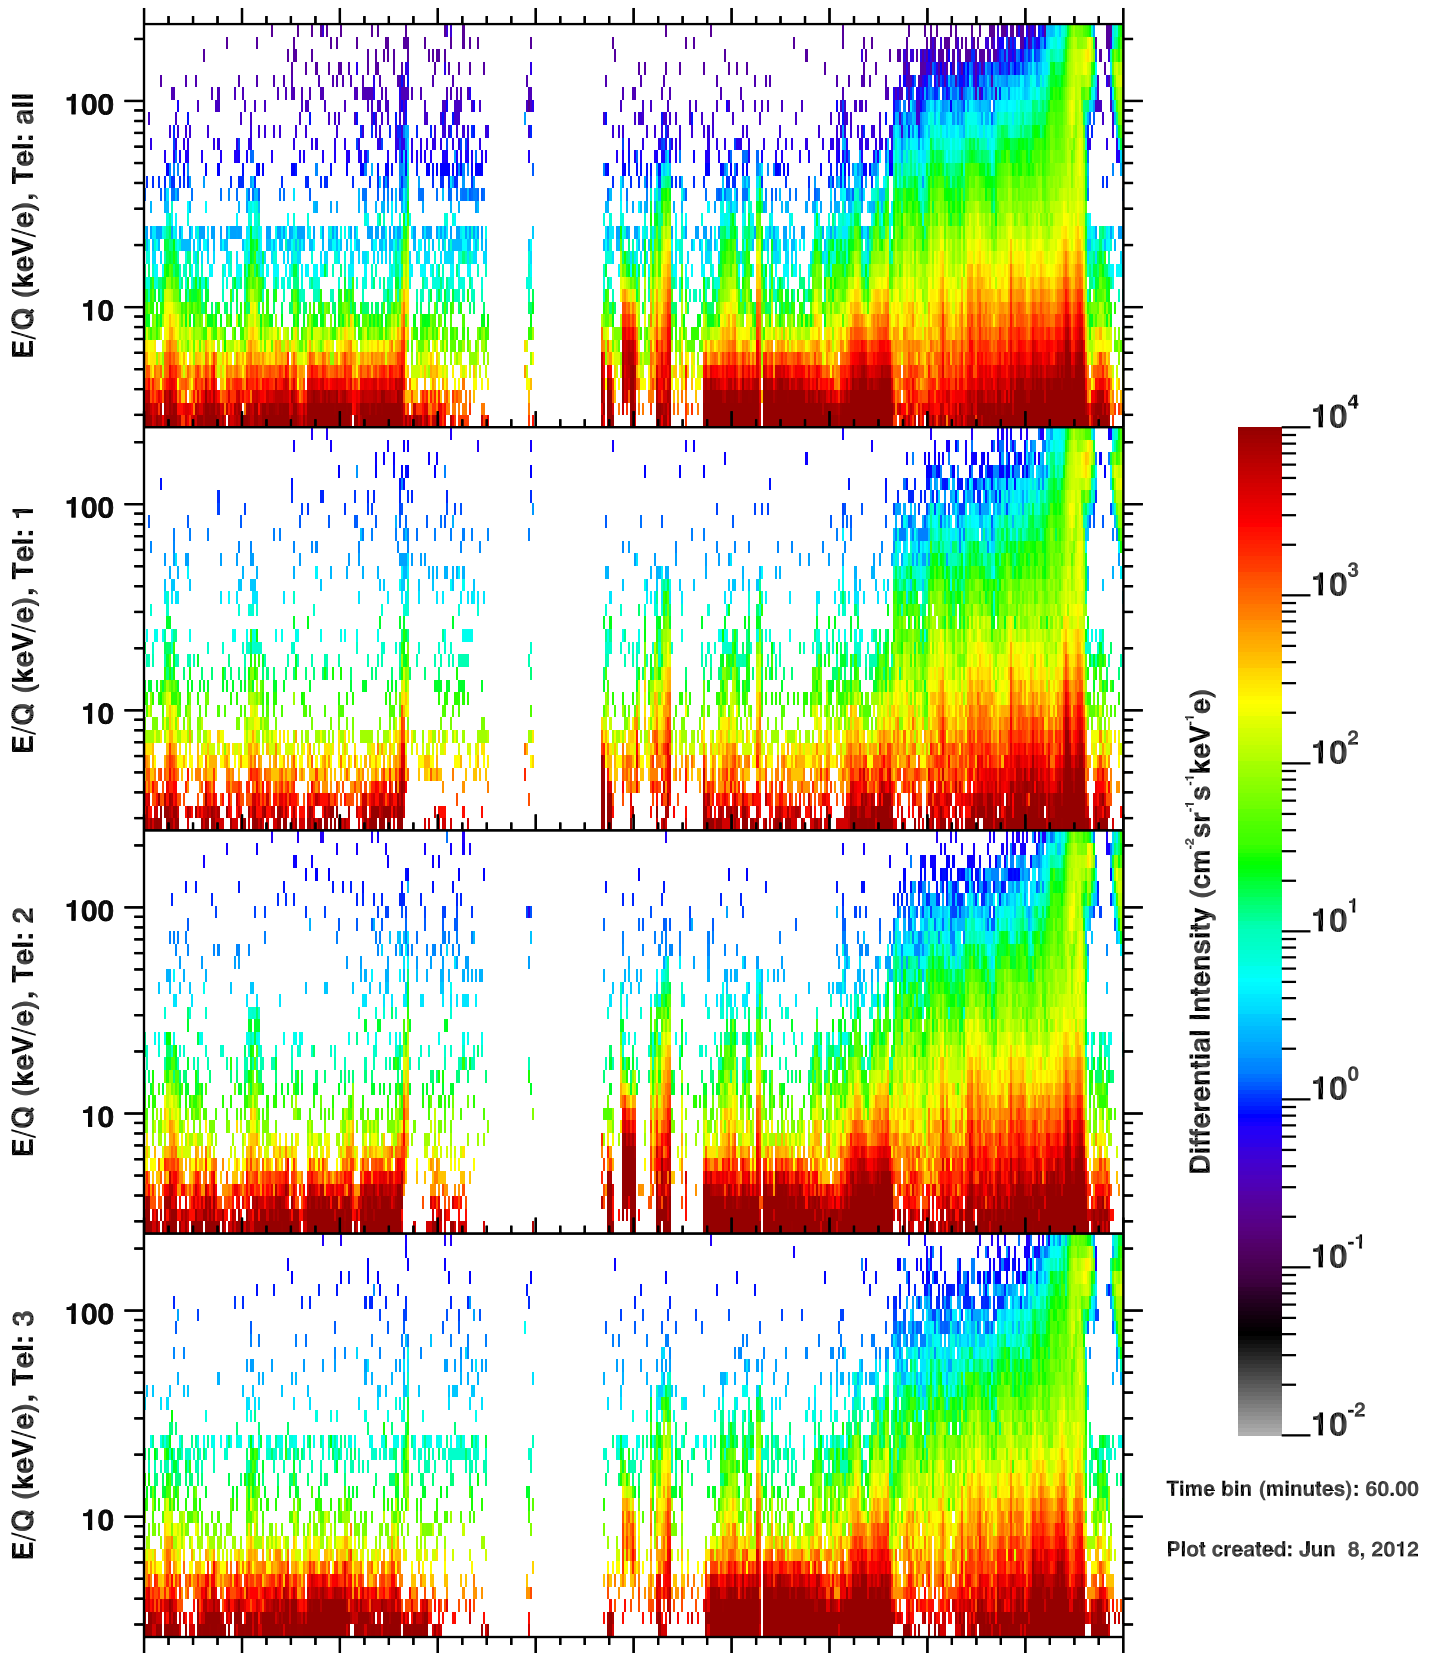

# Cassini/CHEMS | H+ Flux

Time bin (minutes): 60.00

Plot created: Jun 8, 2012

	350	352	354	356	358	360	362	364	1	3	5
R(Rs)	32.4	39.9	44.7	47.4	48.2	47.0	44.0	38.7	30.5	18.0	7.9
Lat(°)	-0.2	-0.3	-0.4	-0.5	-0.5	-0.6	-0.7	-0.8	-0.8	-0.8	-0.3
LT(dec.h)	14.1	14.7	15.1	15.5	15.8	16.2	16.5	17.0	17.6	19.0	9.6