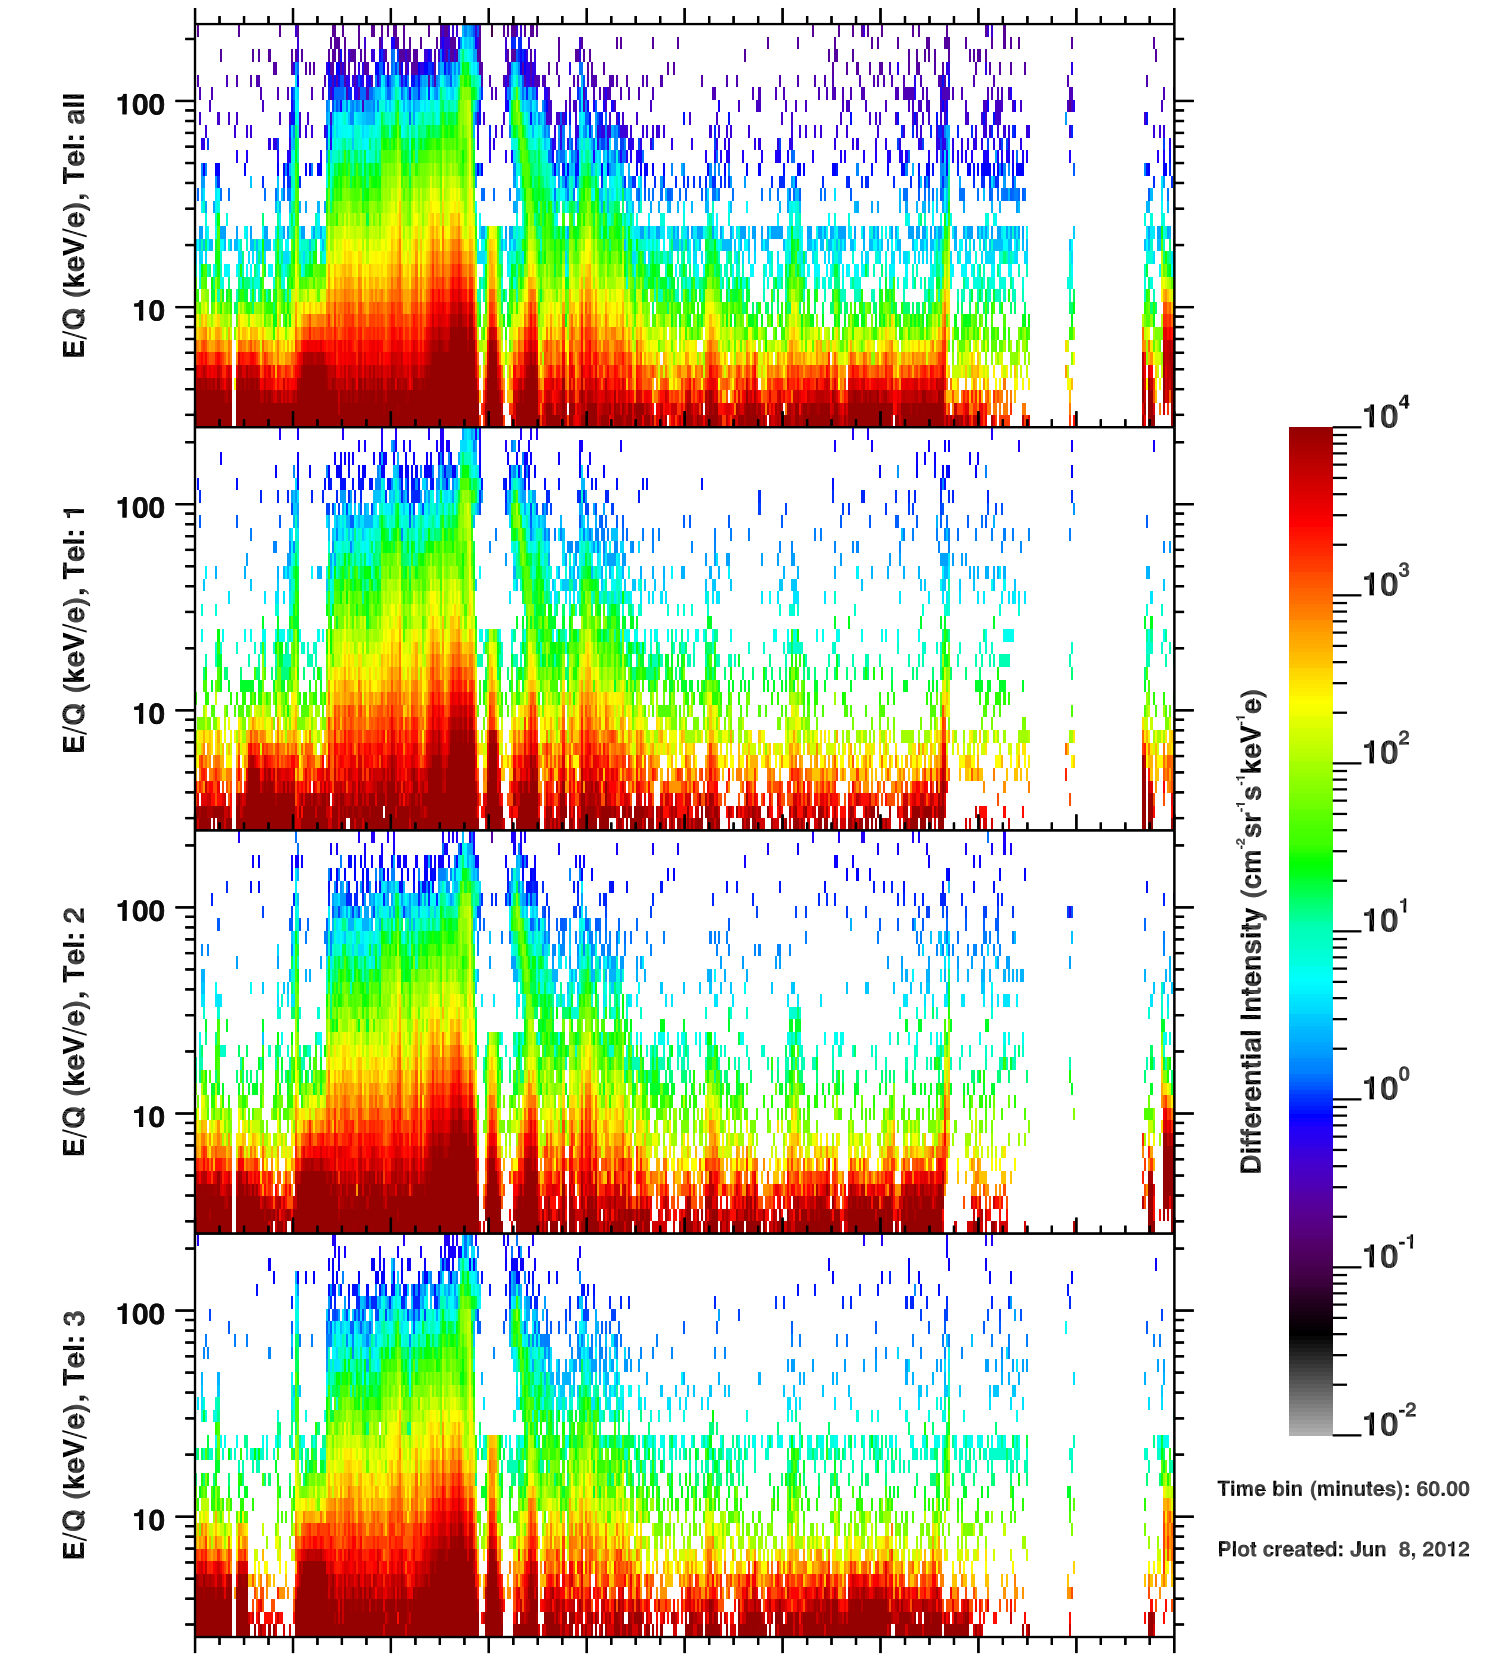

# Cassini/CHEMS | H+ Flux

Time bin (minutes): 60.00

Plot created: Jun 8, 2012

	340	342	344	346	348	350	352	354	356	358	360
R(Rs)	37.7	32.1	22.1	3.6	21.0	32.4	39.9	44.7	47.4	48.2	47.0
Lat( $^{\circ}$ )	0.2	0.2	0.2	-0.1	0.1	-0.2	-0.3	-0.4	-0.5	-0.5	-0.6
LT(dec.h)	15.8	16.4	17.3	0.7	13.0	14.1	14.7	15.1	15.5	15.8	16.2