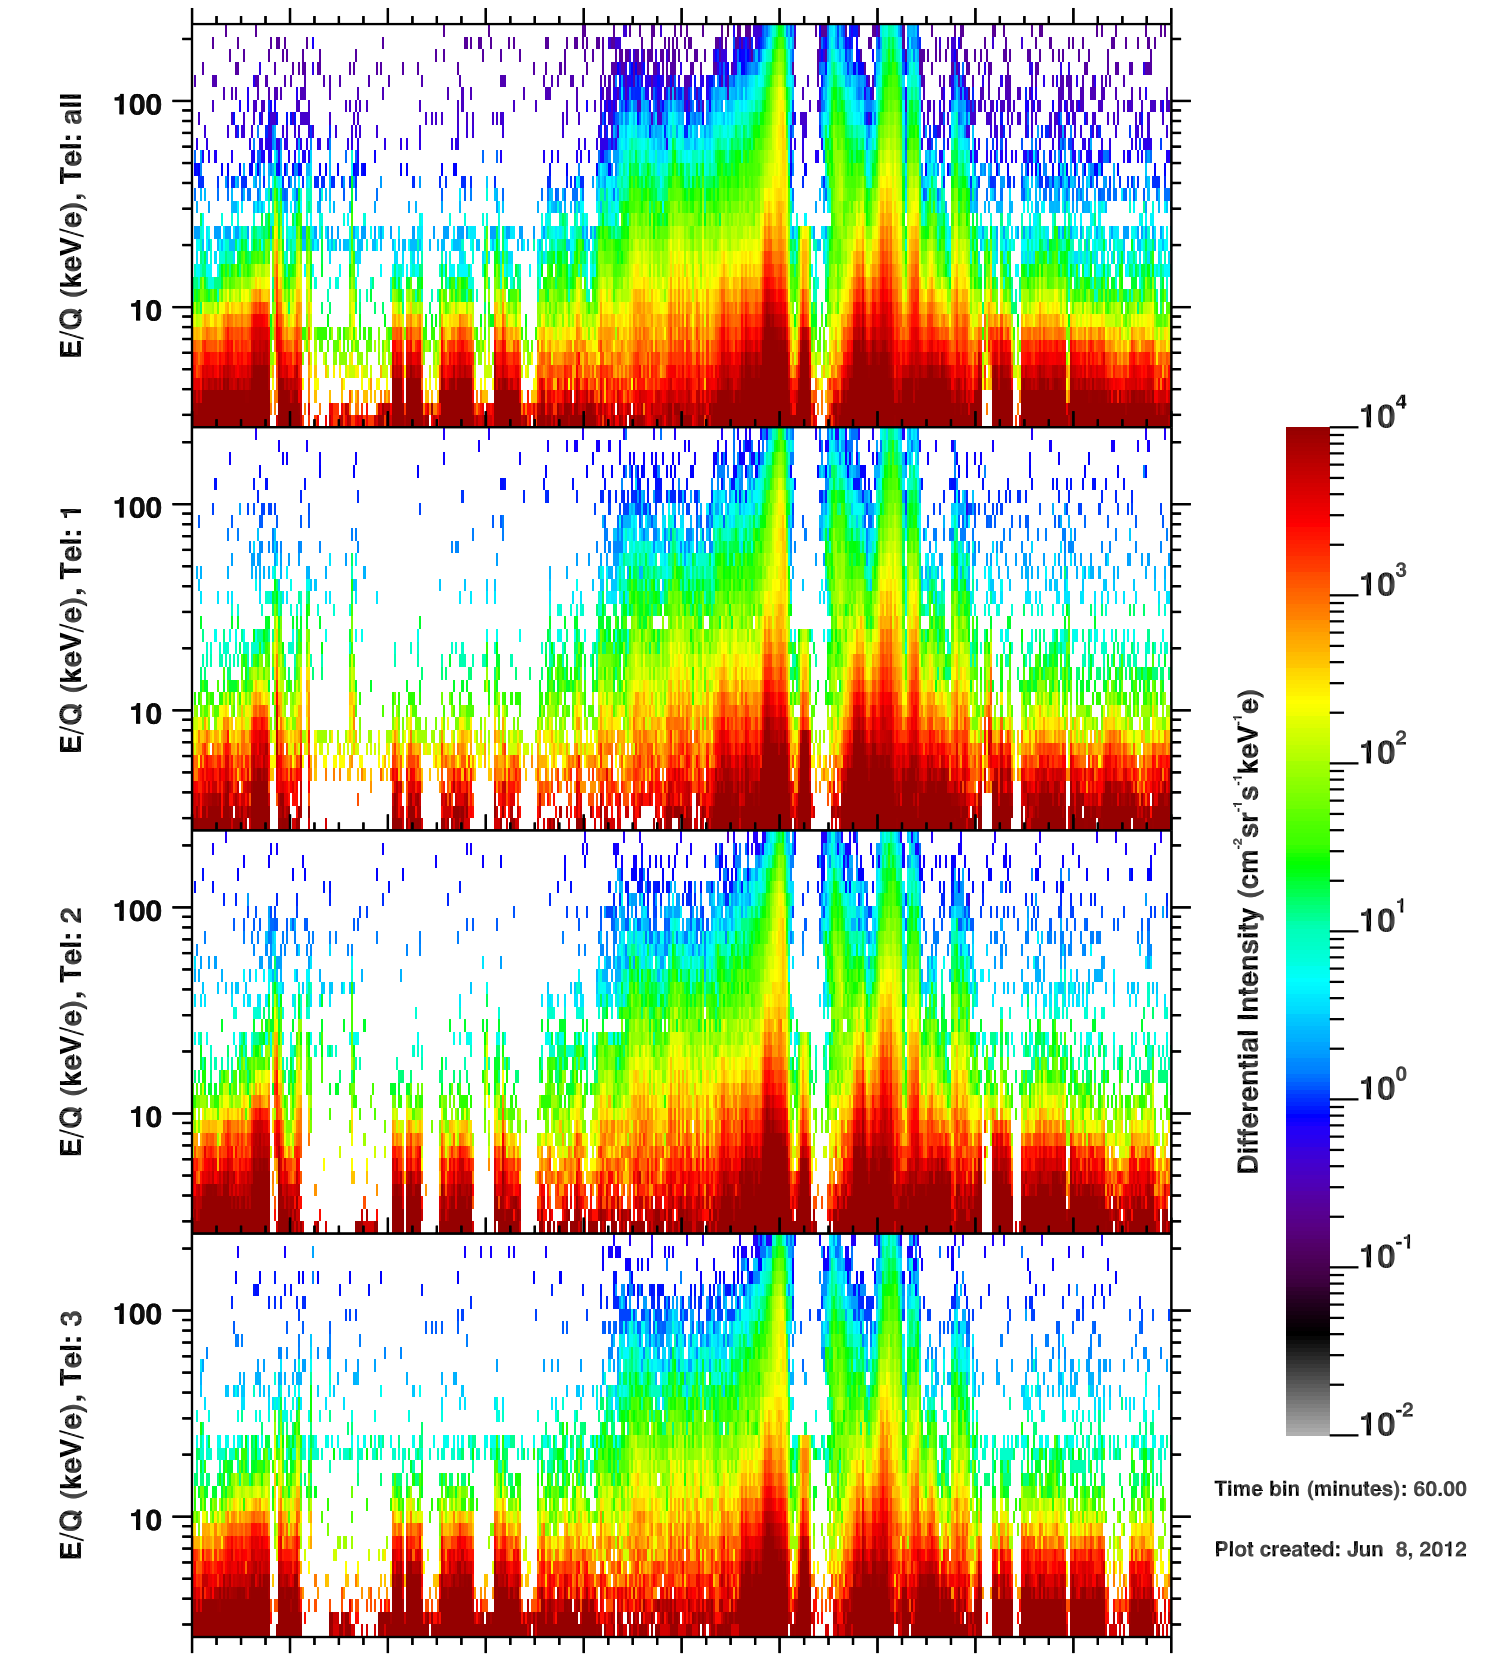

Cassini/CHEMS | H+ Flux

Time bin (minutes): 60.00

Plot created: Jun 8, 2012

	280	282	284	286	288	290	292	294	296	298	300
R(Rs)	35.8	39.5	40.3	38.4	33.5	24.7	8.6	17.8	29.6	36.3	39.7
Lat($^{\circ}$)	0.2	0.2	0.2	0.2	0.2	0.2	0.2	0.1	0.2	0.2	0.2
LT(dec.h)	14.5	14.9	15.4	15.8	16.3	17.1	19.9	12.7	13.9	14.5	15.0