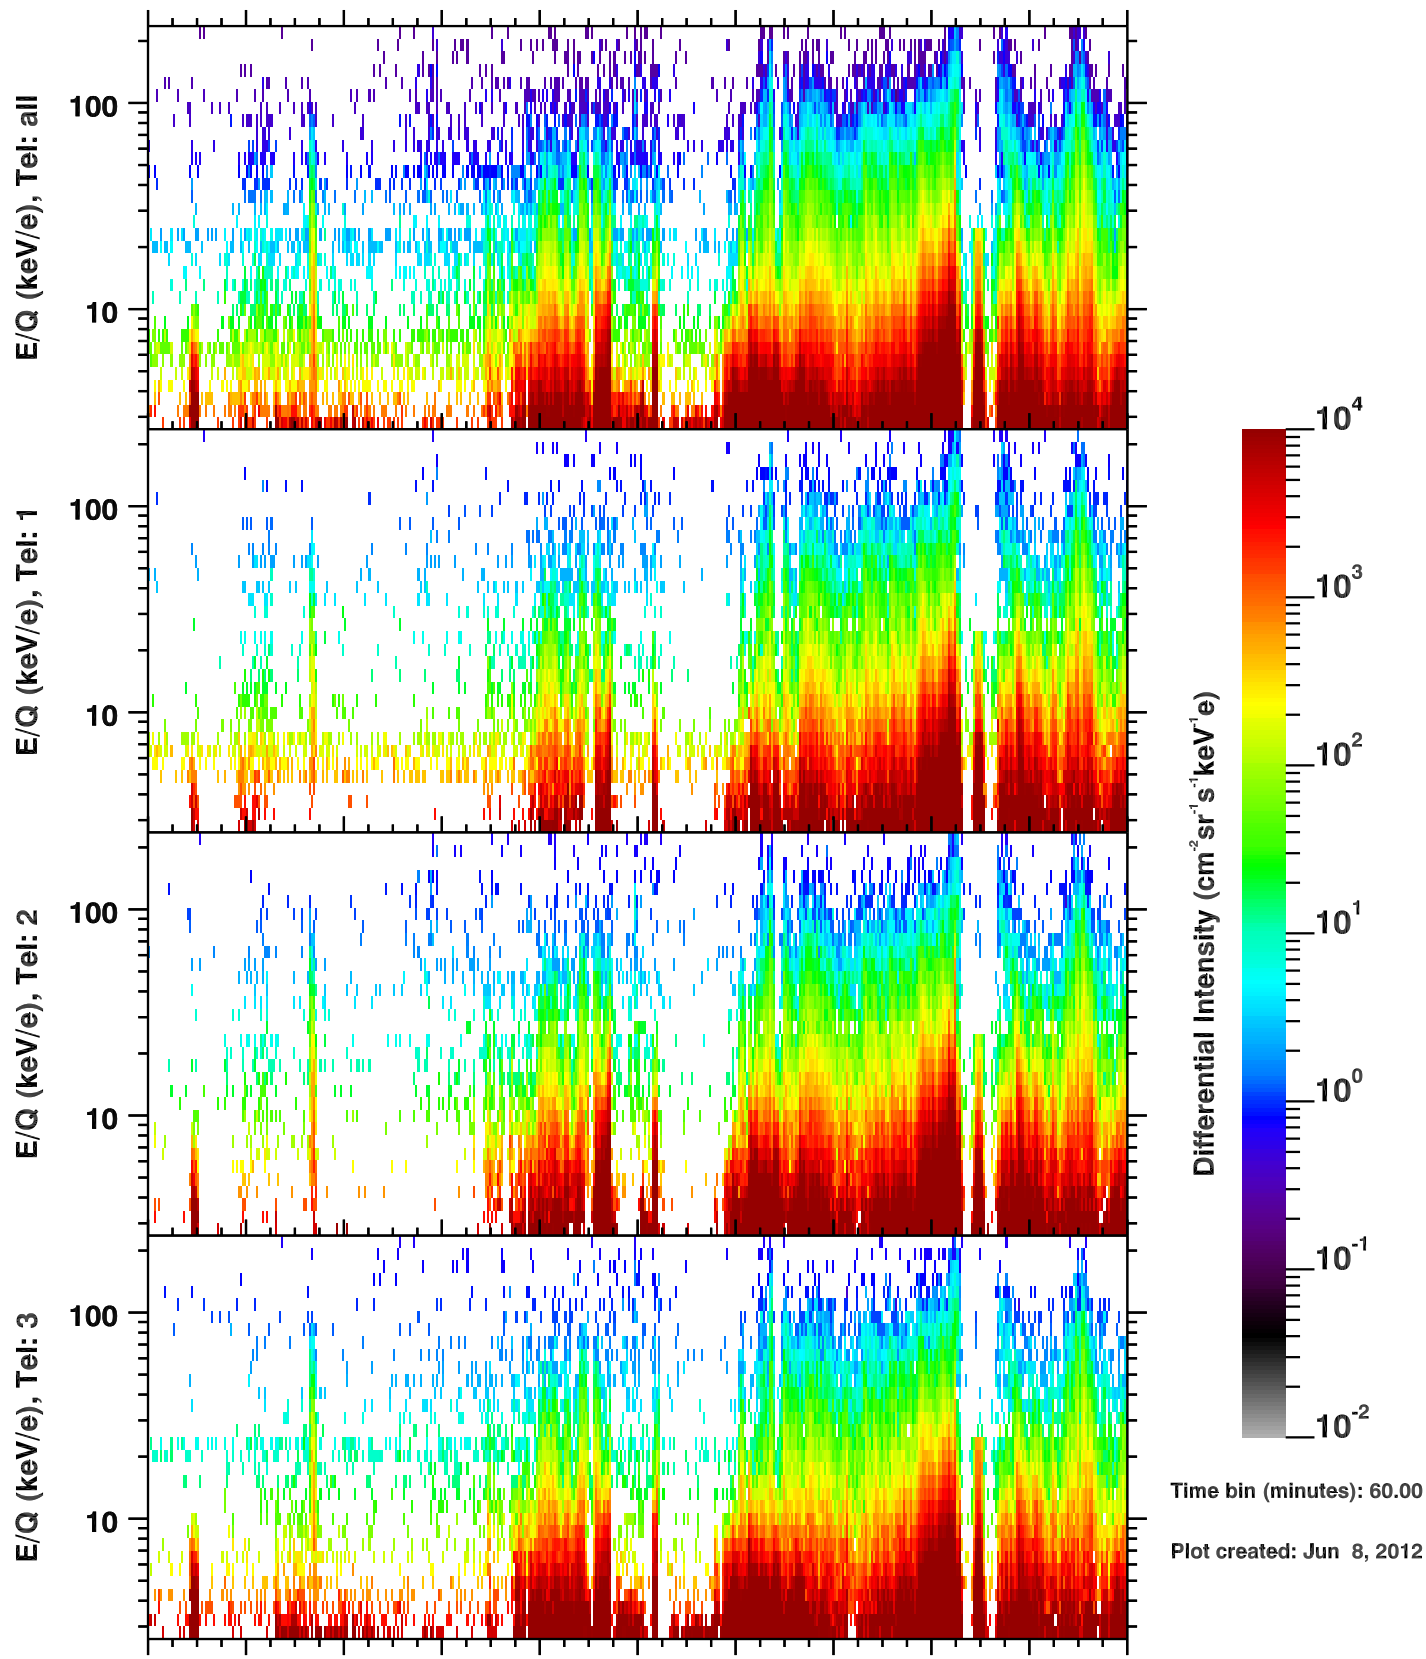

Cassini/CHEMS | H+ Flux

Time bin (minutes): 60.00

Plot created: Jun 8, 2012

	240	242	244	246	248	250	252	254	256	258	260
R(Rs)	35.8	41.5	44.8	45.9	45.0	41.8	36.3	27.5	13.3	14.1	27.5
Lat(°)	0.2	0.2	0.2	0.3	0.3	0.3	0.3	0.4	0.4	-0.0	0.1
LT(dec.h)	13.6	14.1	14.5	14.9	15.2	15.6	16.1	16.8	18.6	12.2	13.8